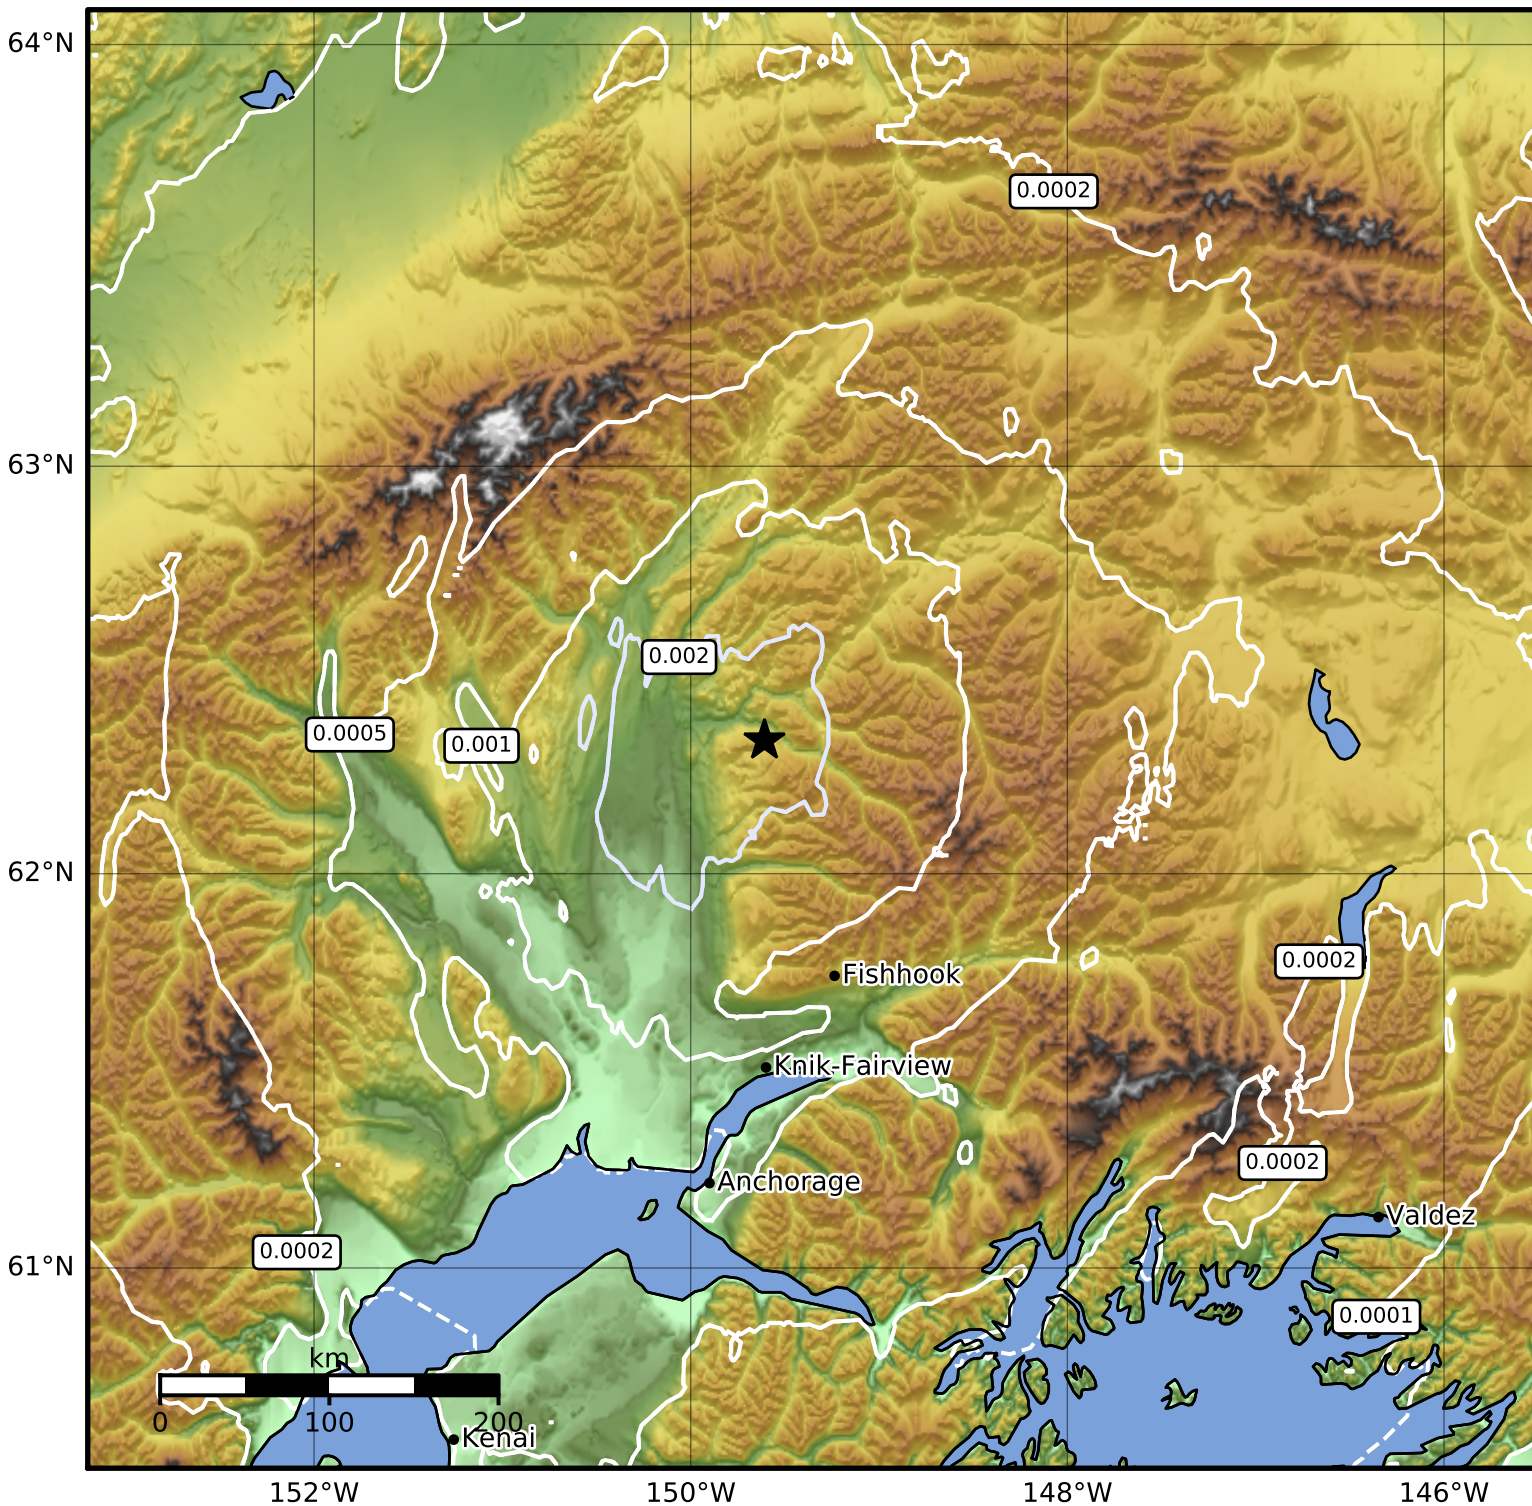

3.0 Second Peak Spectral Acceleration Map Alaska Earthquake Center  
ShakeMap: 26 km (16 miles) E of Talkeetna  
May 16, 2023 17:04:07 UTC M3.8 N62.33 W149.61 Depth: 44.1km ID:ak0236978fur

Scale based on Worden et al. (2012)

△ Seismic Instrument ○ Reported Intensity

★ Epicenter

Version 2: Processed 2023-05-16T17:22:34Z