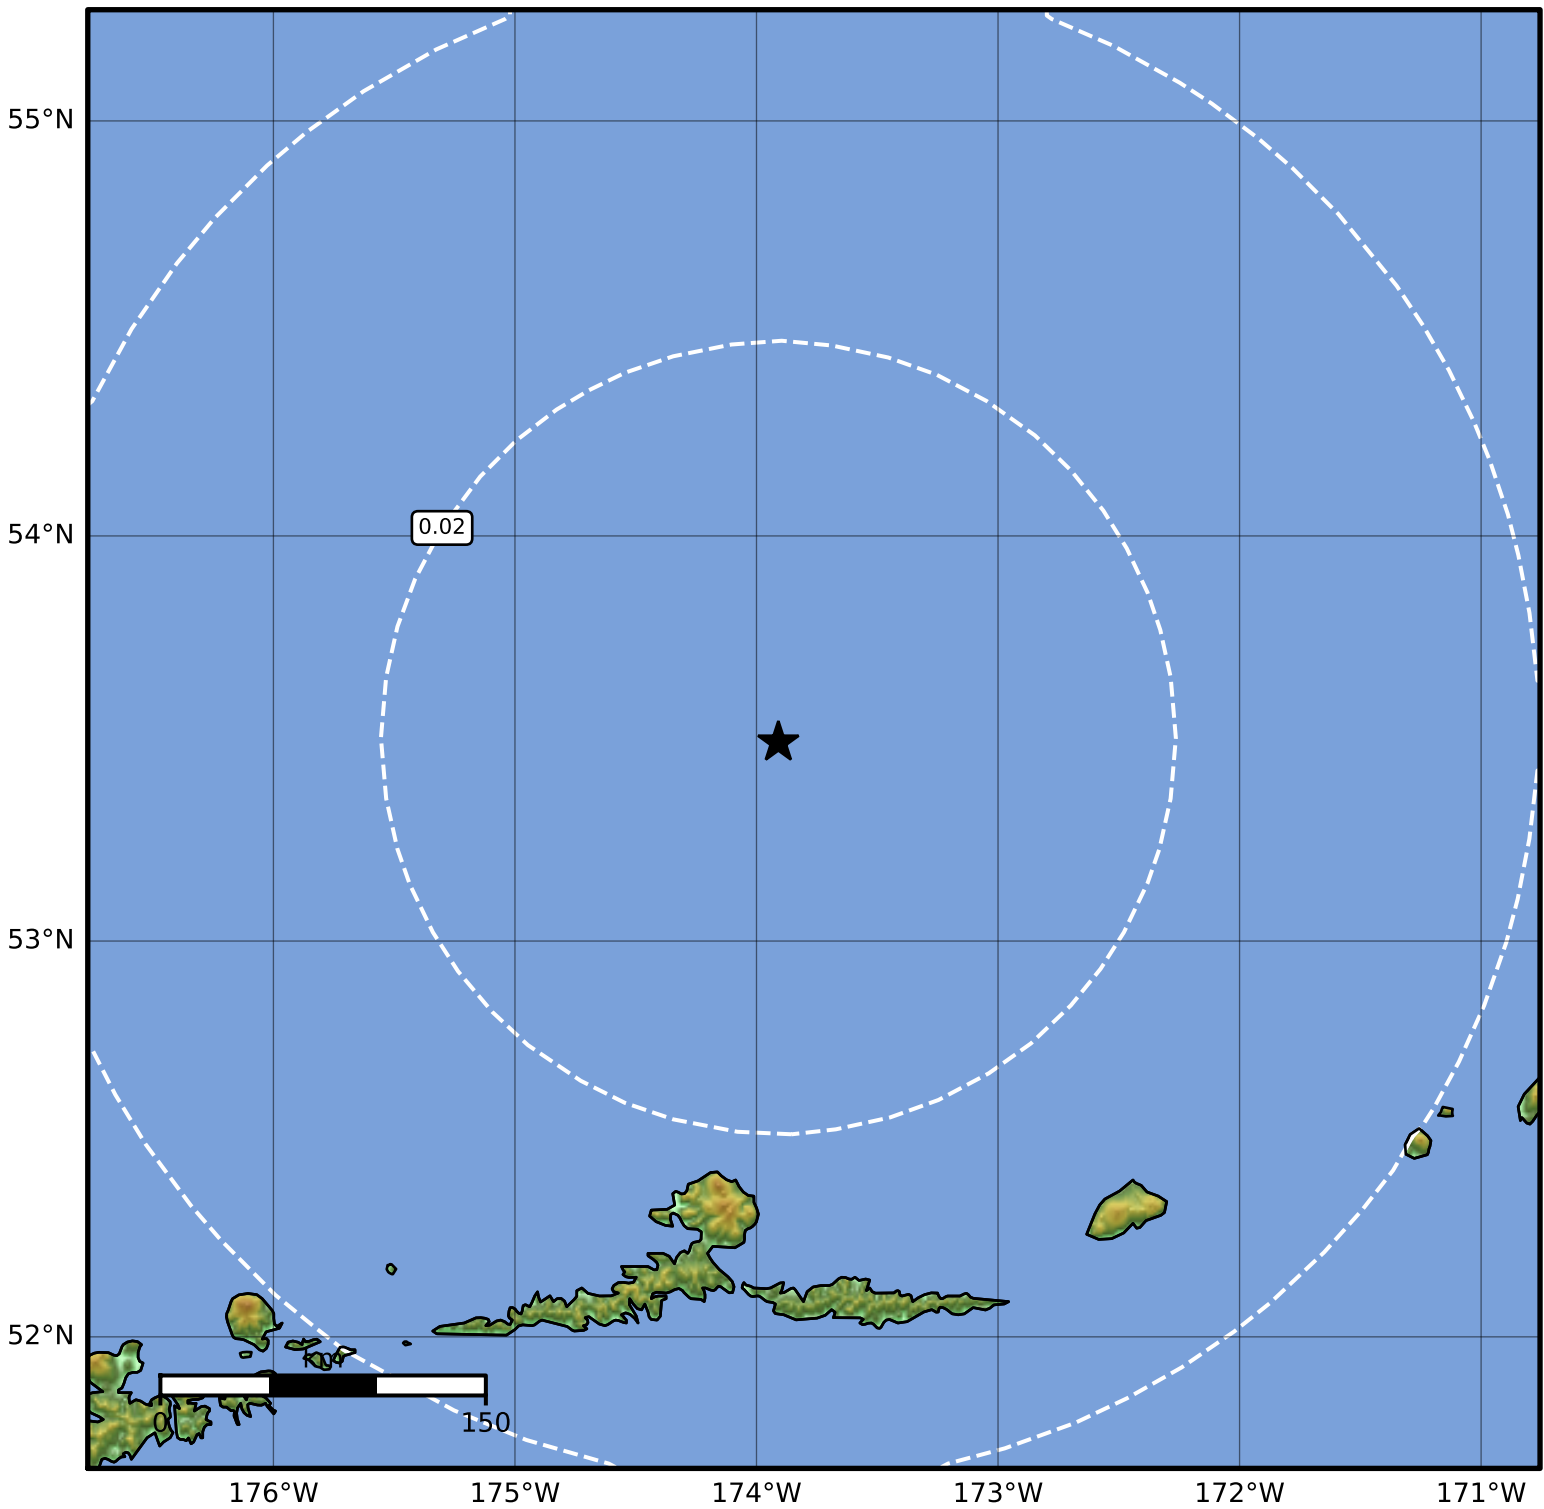

Peak Ground Acceleration Map Alaska Earthquake Center  
ShakeMap: 146 km (91 miles) N of Atka  
May 16, 2023 17:11:25 UTC M4.4 N53.49 W173.91 Depth: 222.5km ID:ak0236979zfl

PGA (%g)	0.1	0.2	0.5	1	2	5	10	20	50	100	200
----------	-----	-----	-----	---	---	---	----	----	----	-----	-----

Scale based on Worden et al. (2012)

Version 2: Processed 2023-05-16T17:58:02Z

△ Seismic Instrument ○ Reported Intensity

★ Epicenter