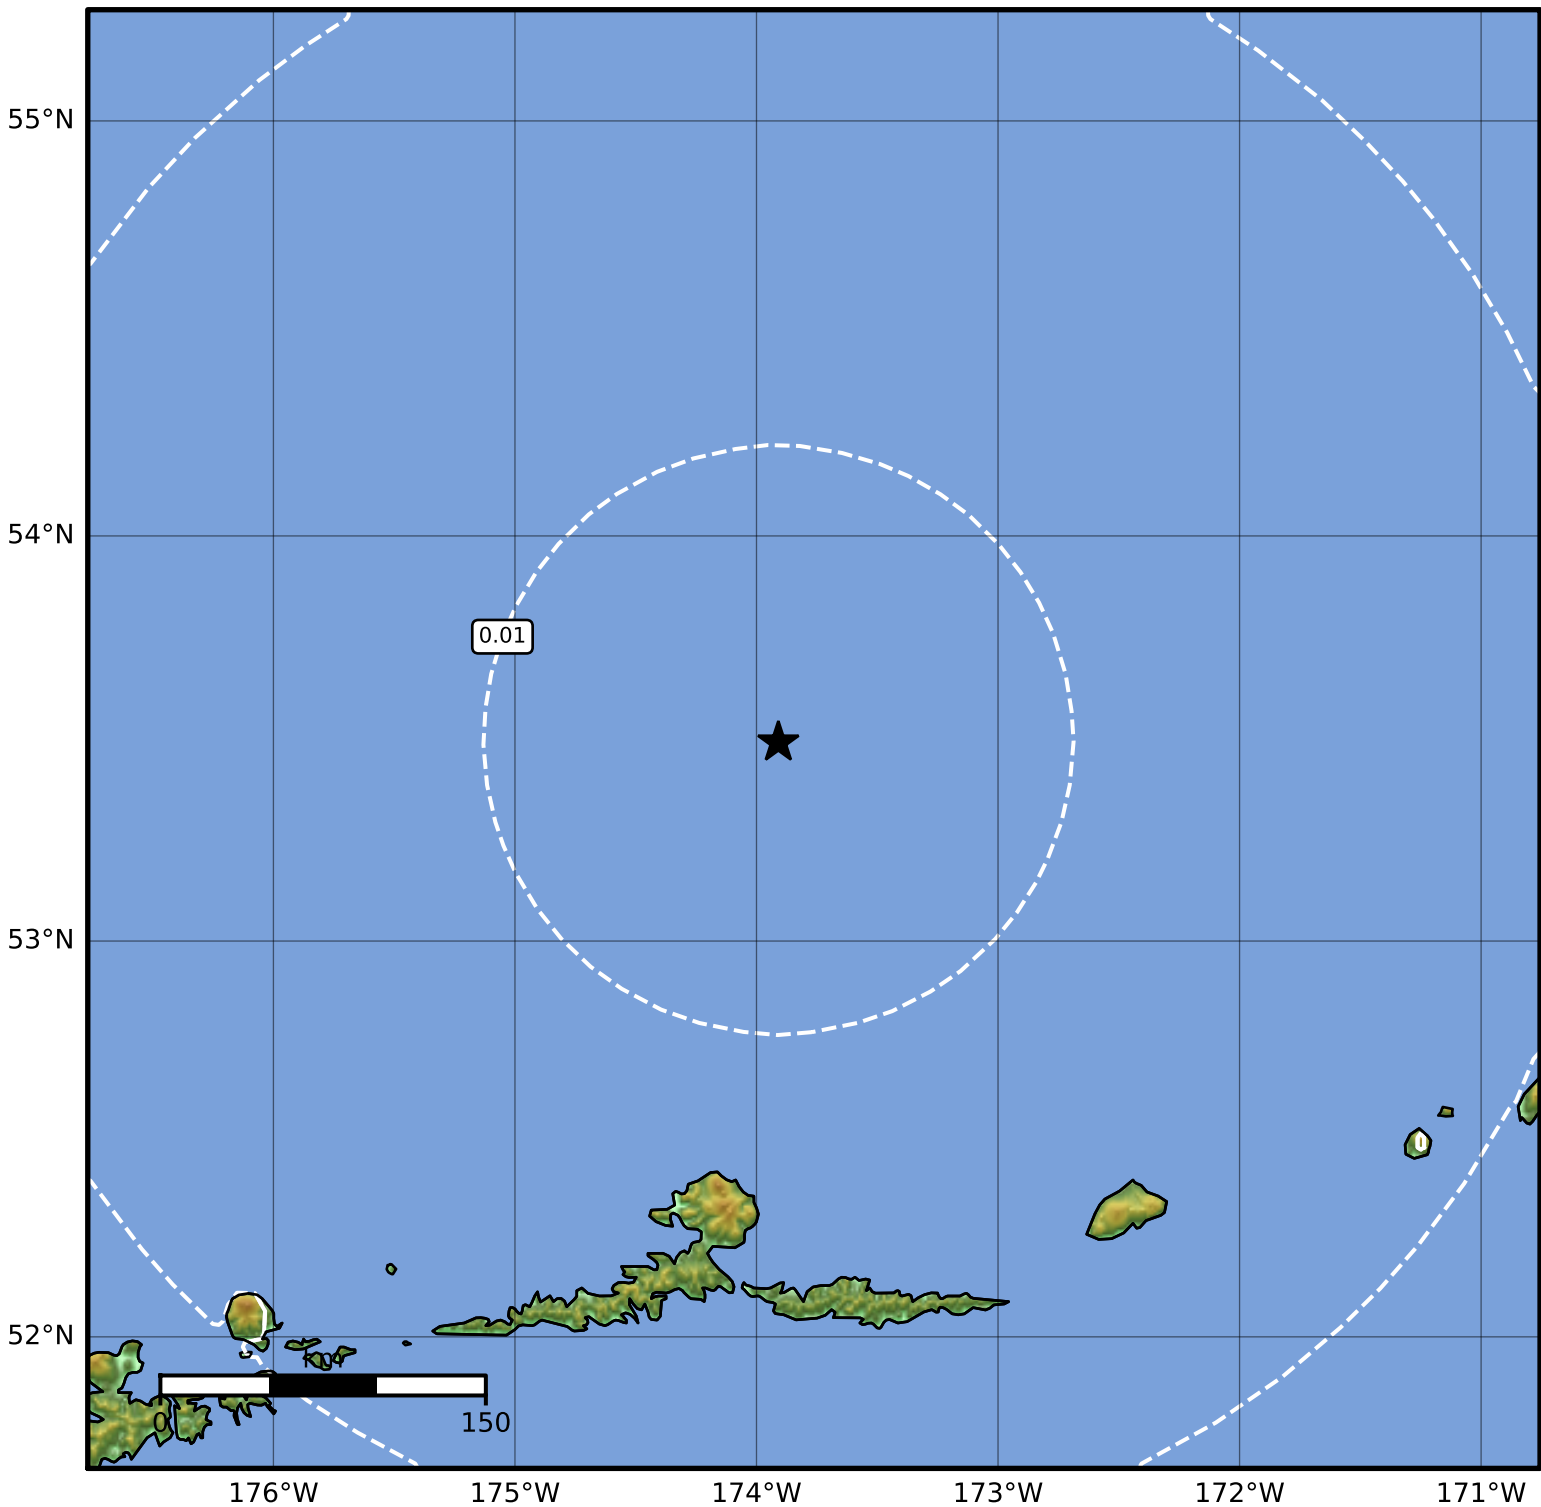

Peak Ground Velocity Map Alaska Earthquake Center  
ShakeMap: 146 km (91 miles) N of Atka  
May 16, 2023 17:11:25 UTC M4.4 N53.49 W173.91 Depth: 222.5km ID:ak0236979zfl

Scale based on Worden et al. (2012)

△ Seismic Instrument ○ Reported Intensity

★ Epicenter

Version 2: Processed 2023-05-16T17:58:02Z