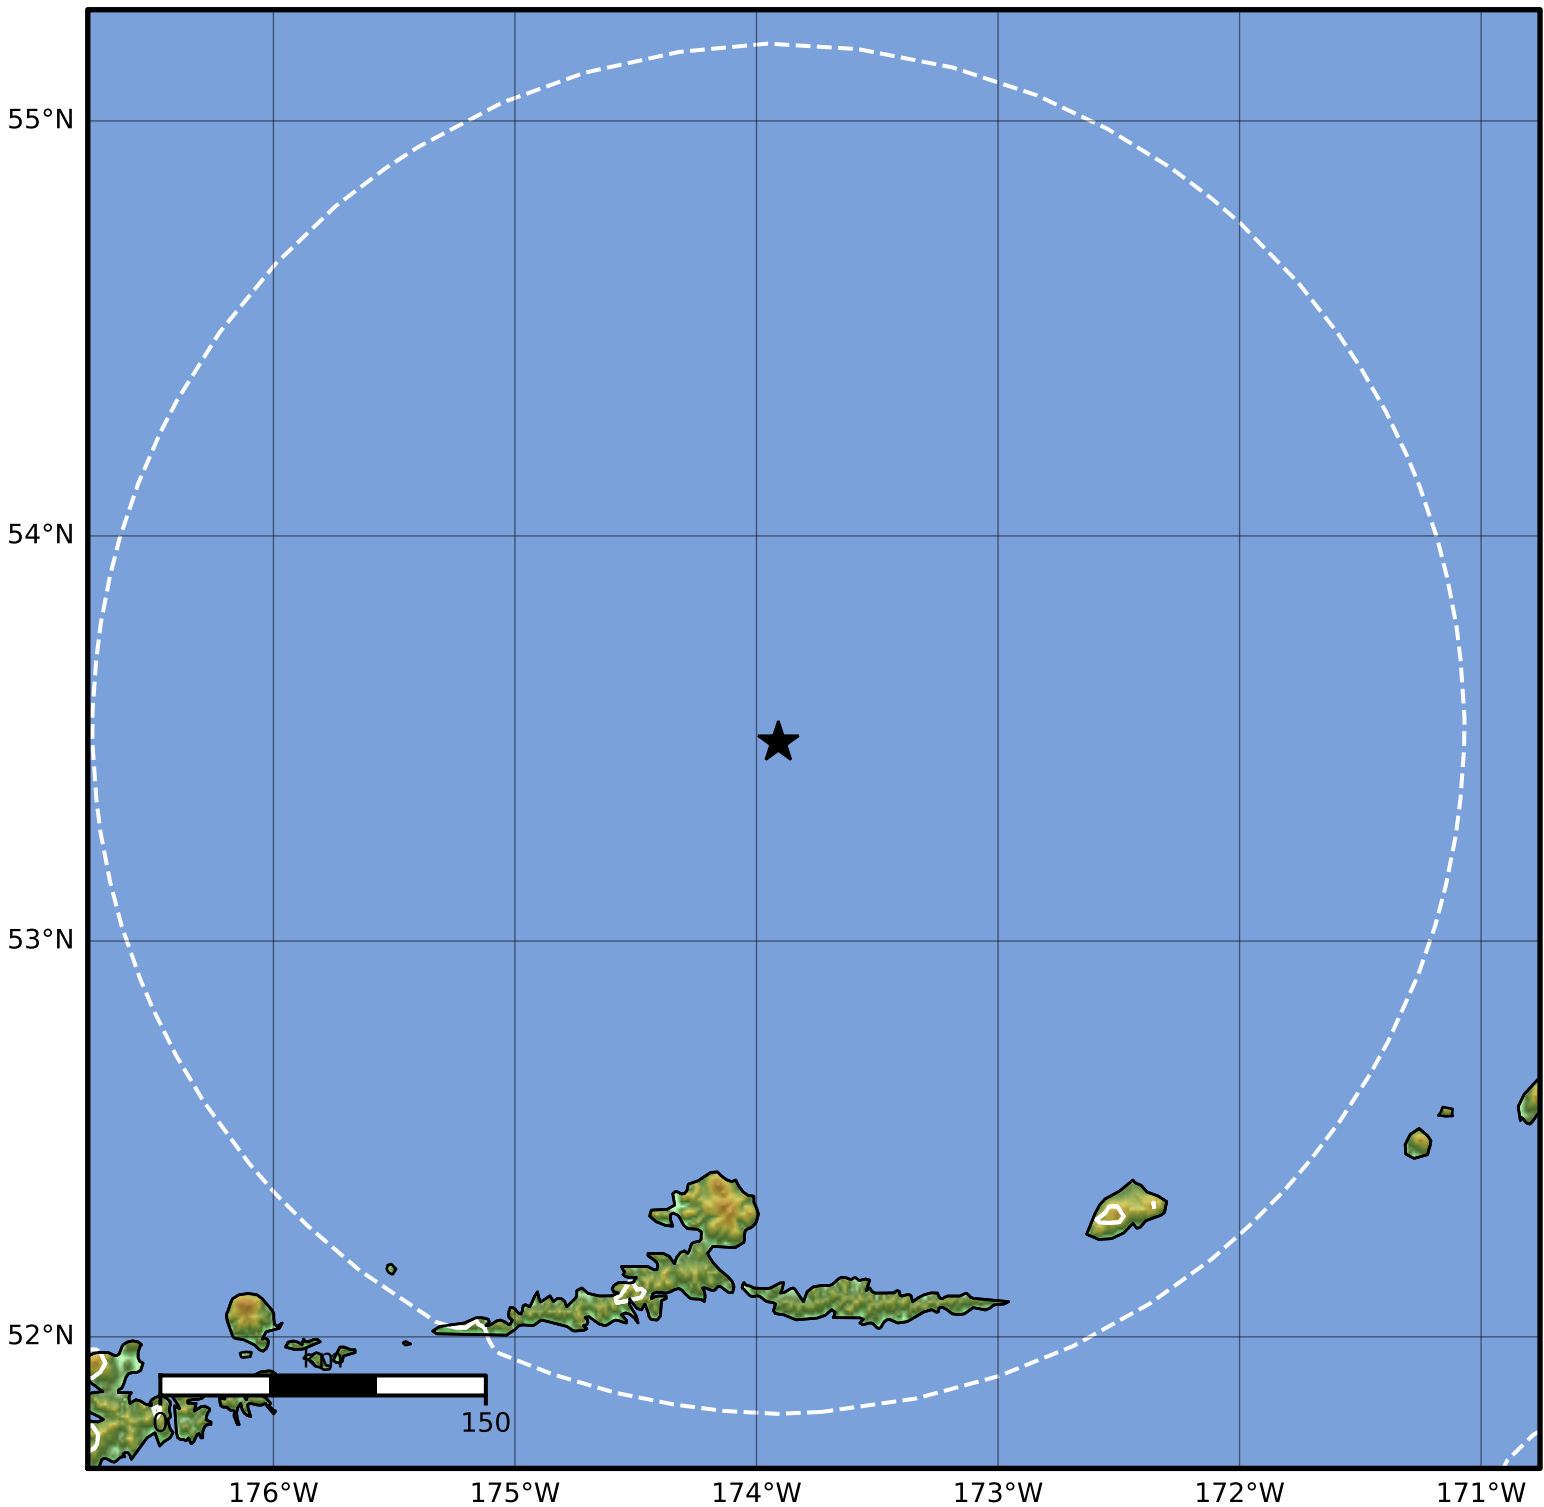

0.3 Second Peak Spectral Acceleration Map Alaska Earthquake Center
ShakeMap: 146 km (91 miles) N of Atka
May 16, 2023 17:11:25 UTC M4.4 N53.49 W173.91 Depth: 222.5km ID:ak0236979zfl

SA(0.3) (%g)	0.1	0.2	0.5	1	2	5	10	20	50	100	200
--------------	-----	-----	-----	---	---	---	----	----	----	-----	-----

Scale based on Worden et al. (2012)

△ Seismic Instrument ○ Reported Intensity

★ Epicenter

Version 2: Processed 2023-05-16T17:58:02Z