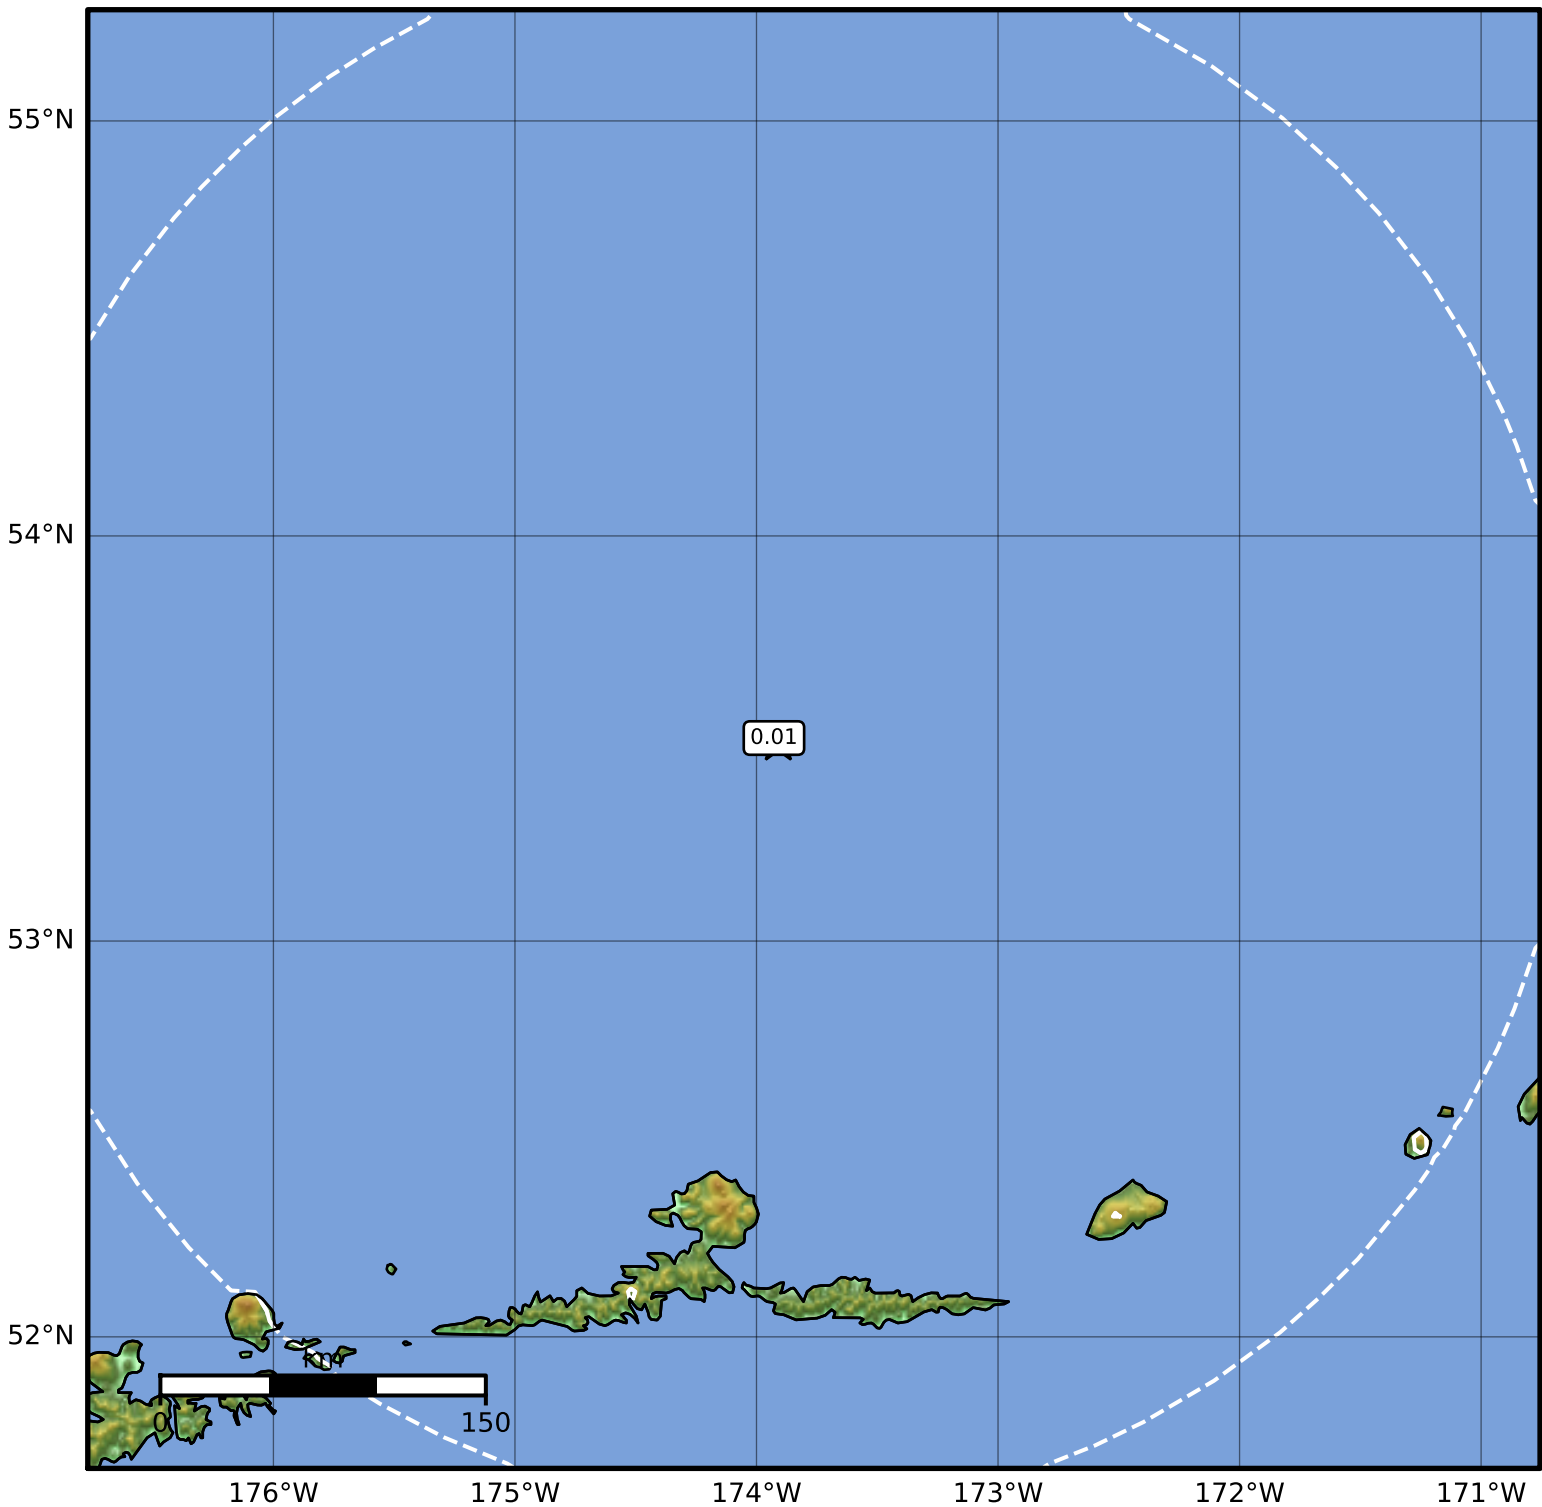

1.0 Second Peak Spectral Acceleration Map Alaska Earthquake Center
ShakeMap: 146 km (91 miles) N of Atka
May 16, 2023 17:11:25 UTC M4.4 N53.49 W173.91 Depth: 222.5km ID:ak0236979zfl

SA(1.0) (%g)	0.1	0.2	0.5	1	2	5	10	20	50	100	200
--------------	-----	-----	-----	---	---	---	----	----	----	-----	-----

Scale based on Worden et al. (2012)

Version 2: Processed 2023-05-16T17:58:02Z

△ Seismic Instrument ○ Reported Intensity

★ Epicenter