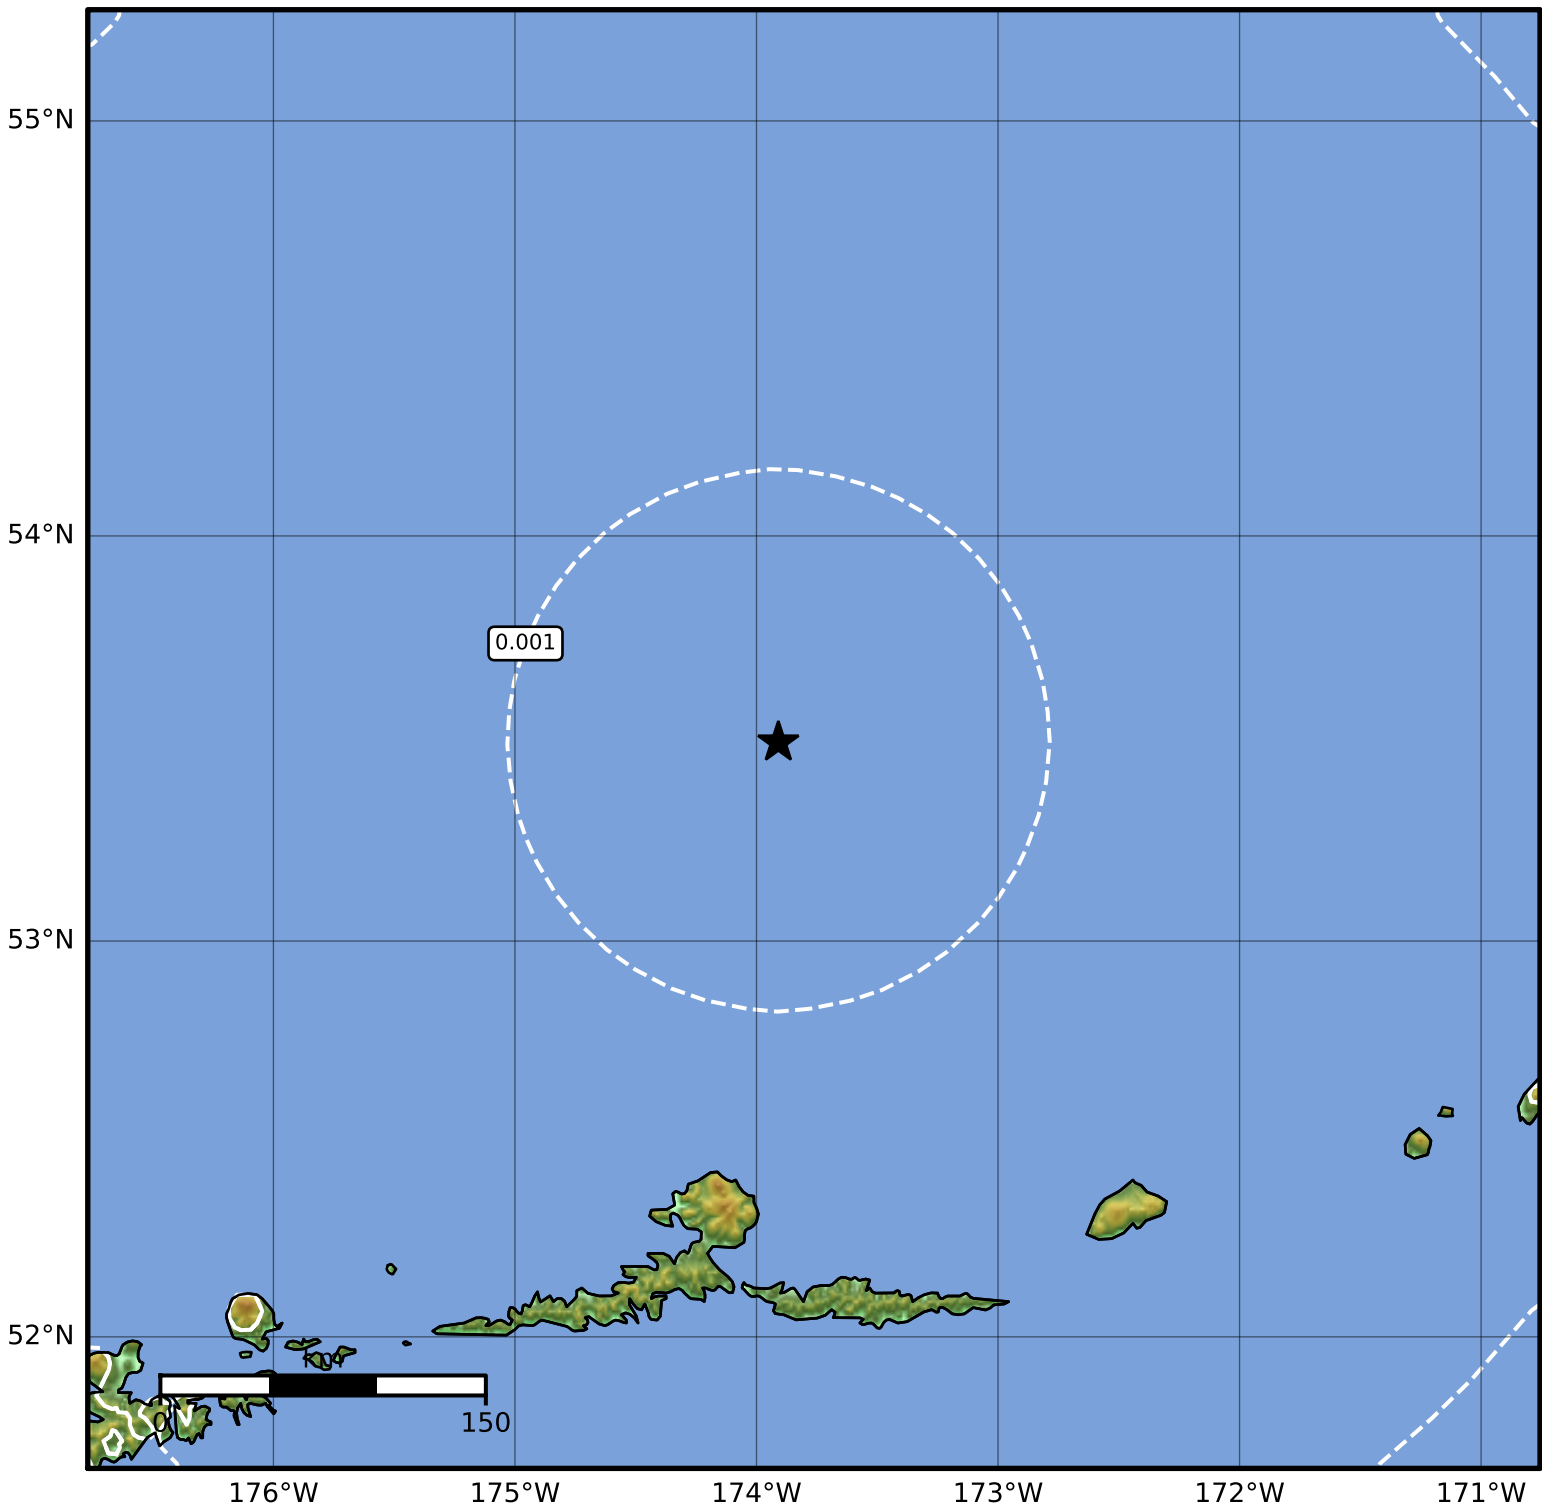

3.0 Second Peak Spectral Acceleration Map Alaska Earthquake Center
ShakeMap: 146 km (91 miles) N of Atka
May 16, 2023 17:11:25 UTC M4.4 N53.49 W173.91 Depth: 222.5km ID:ak0236979zfl

Scale based on Worden et al. (2012)

△ Seismic Instrument ○ Reported Intensity

★ Epicenter

Version 2: Processed 2023-05-16T17:58:02Z