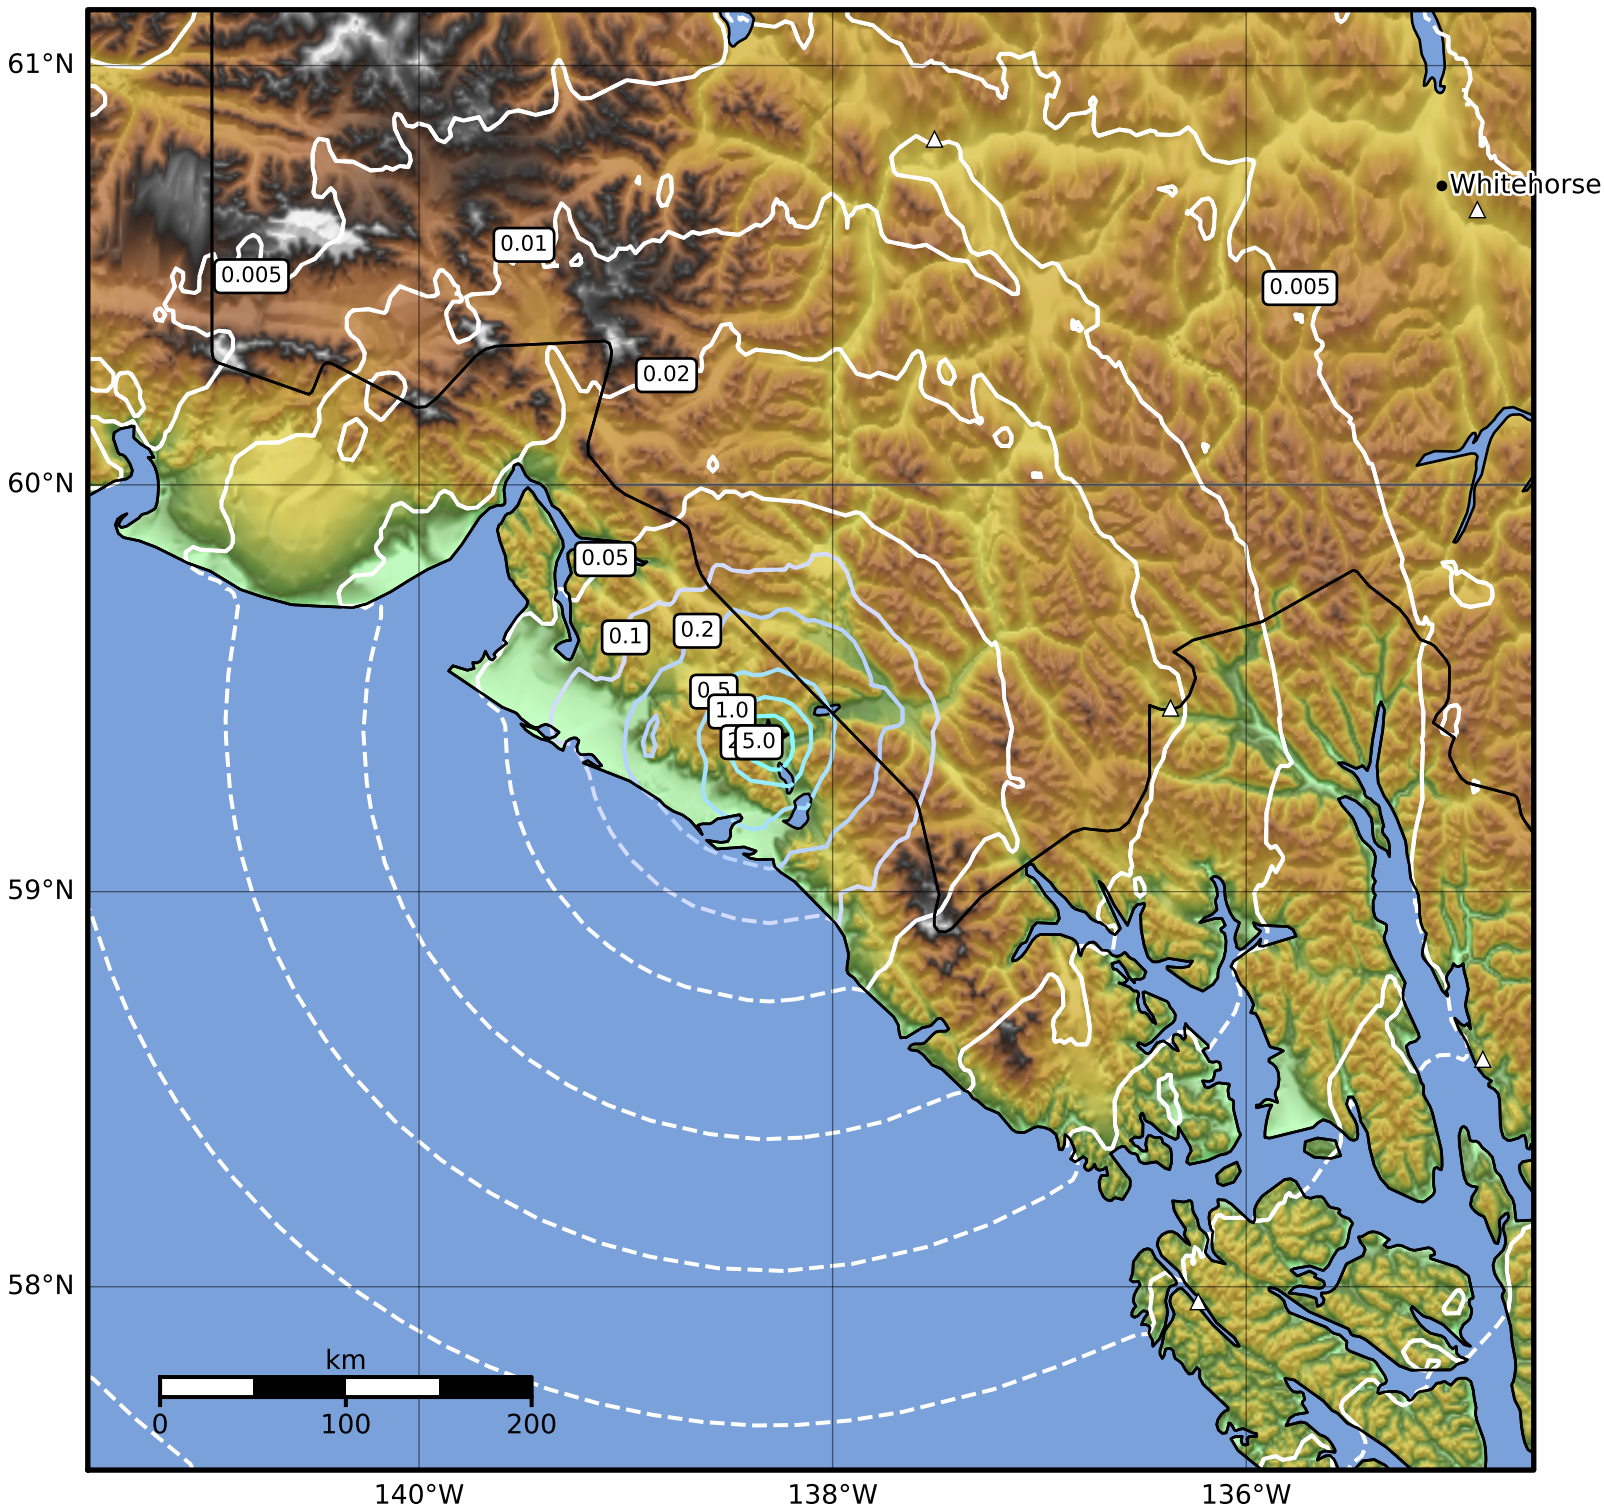

Peak Ground Acceleration Map Alaska Earthquake Center
ShakeMap: 82 km (51 miles) ESE of Yakutat
May 16, 2023 23:43:41 UTC M3.7 N59.37 W138.31 Depth: 0.8km ID:ak02369b1h2z

PGA (%g)	0.1	0.2	0.5	1	2	5	10	20	50	100	200
Color	Light Blue	Blue	Light Green	Green	Yellow-Green	Yellow	Orange	Red-Orange	Red	Dark Red	Black

Scale based on Worden et al. (2012)

Version 2: Processed 2023-05-17T16:32:45Z

△ Seismic Instrument ○ Reported Intensity

★ Epicenter