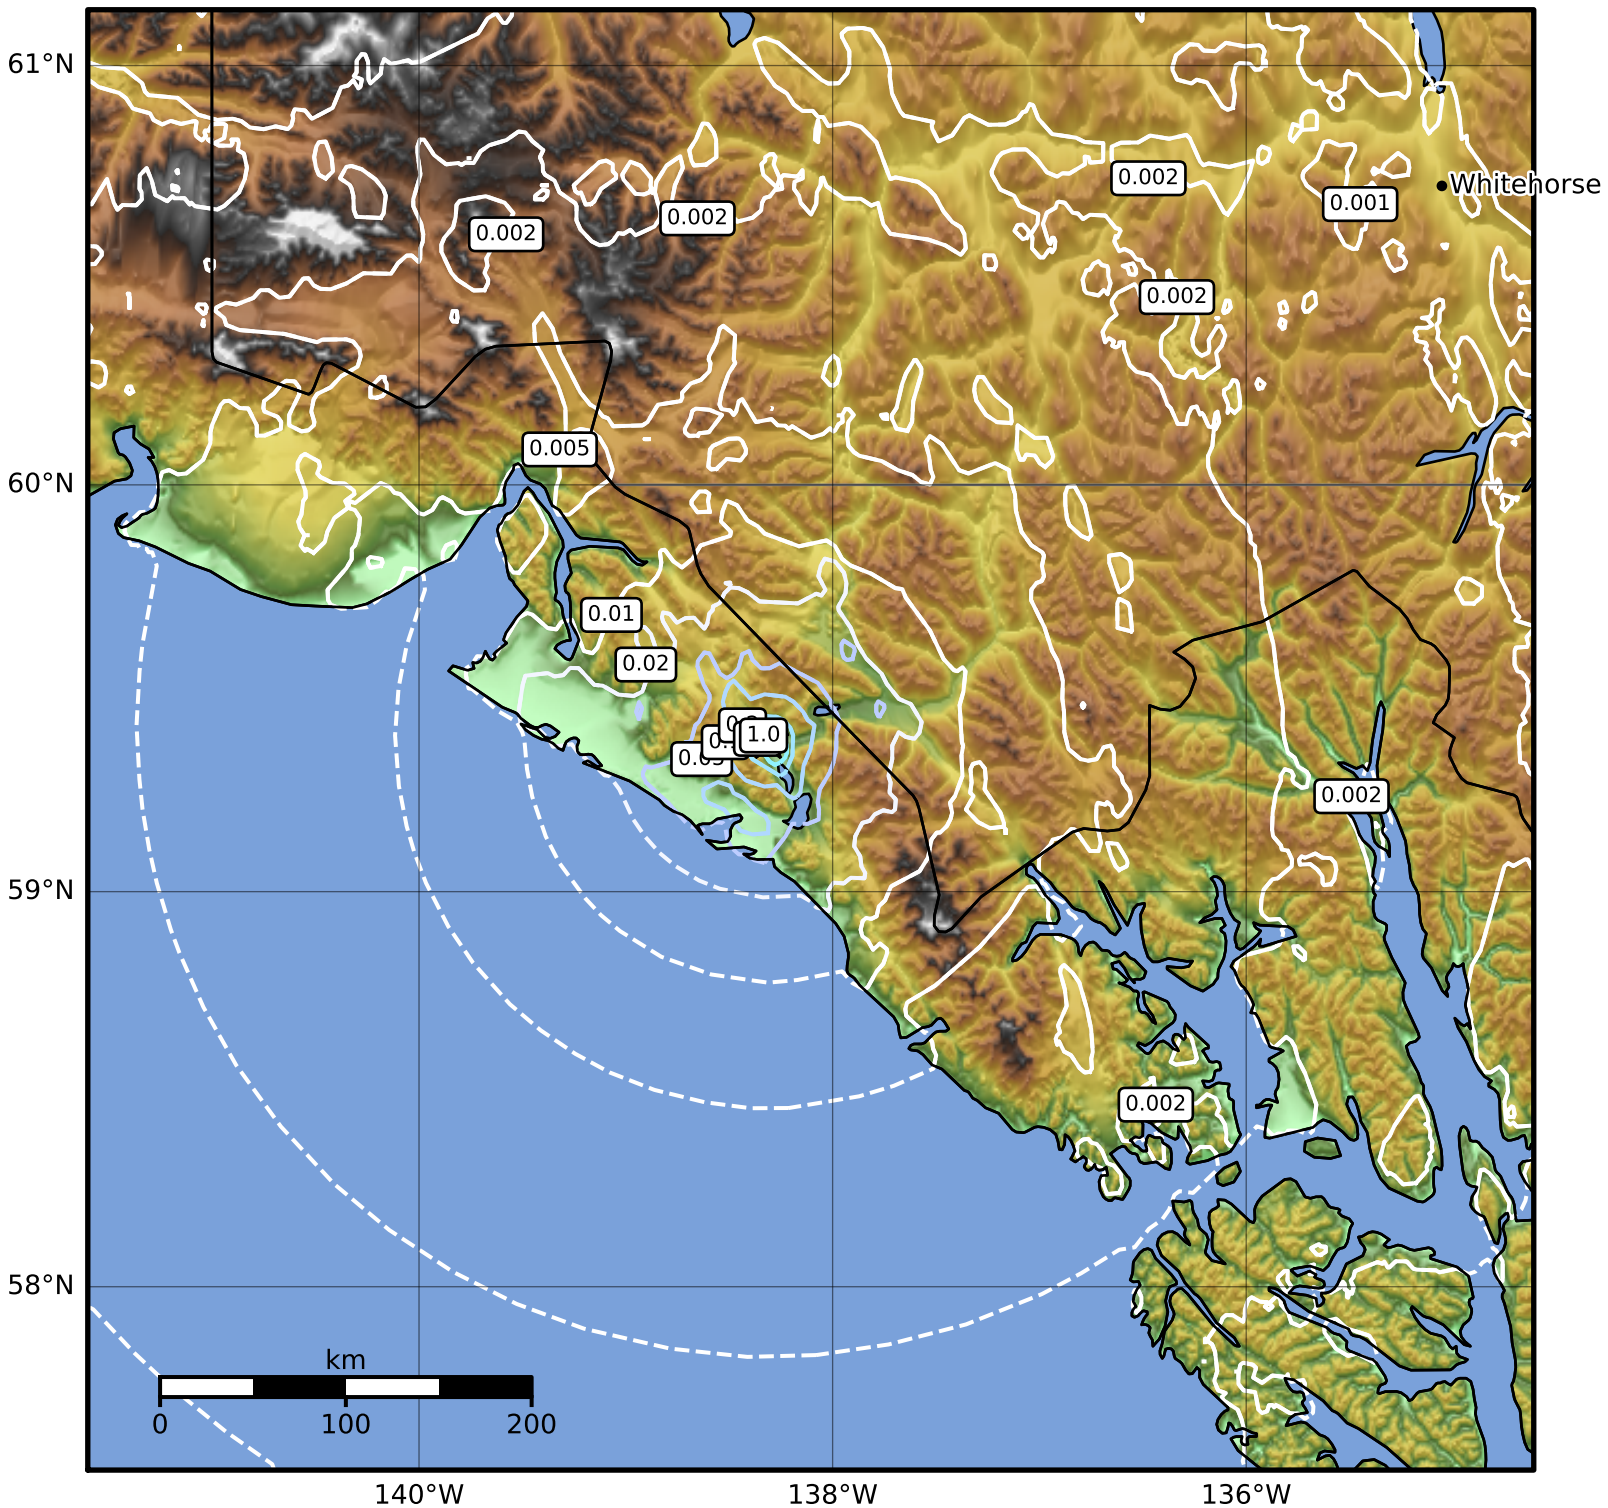

1.0 Second Peak Spectral Acceleration Map Alaska Earthquake Center
 ShakeMap: 82 km (51 miles) ESE of Yakutat
 May 16, 2023 23:43:41 UTC M3.7 N59.37 W138.31 Depth: 0.8km ID:ak02369b1h2z

SA(1.0) (%g)	0.1	0.2	0.5	1	2	5	10	20	50	100	200
--------------	-----	-----	-----	---	---	---	----	----	----	-----	-----

Scale based on Worden et al. (2012)

Version 2: Processed 2023-05-17T16:32:45Z

△ Seismic Instrument ○ Reported Intensity

★ Epicenter