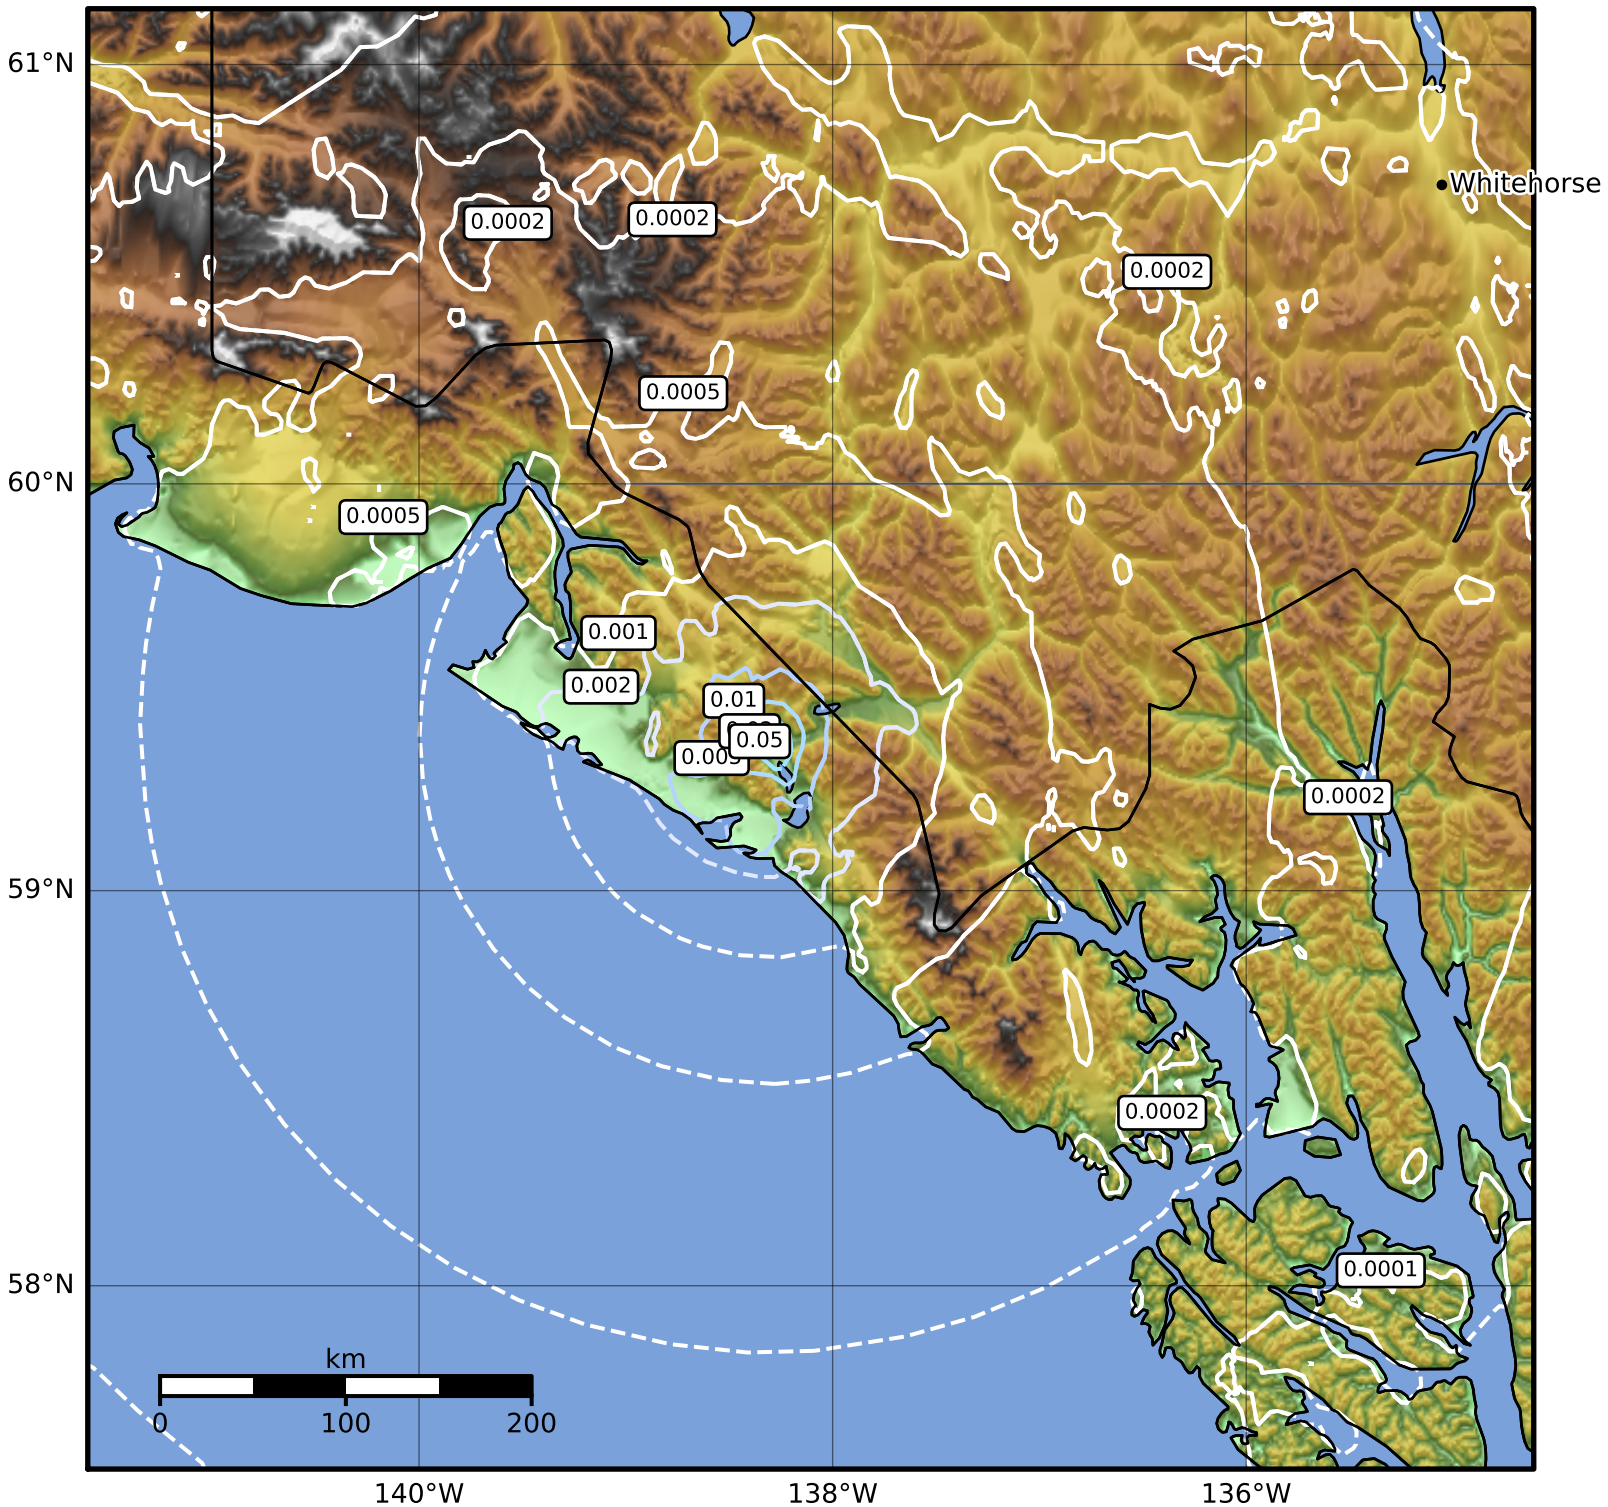

3.0 Second Peak Spectral Acceleration Map Alaska Earthquake Center
 ShakeMap: 82 km (51 miles) ESE of Yakutat
 May 16, 2023 23:43:41 UTC M3.7 N59.37 W138.31 Depth: 0.8km ID:ak02369b1h2z

Scale based on Worden et al. (2012)

Version 2: Processed 2023-05-17T16:32:45Z

△ Seismic Instrument ○ Reported Intensity

★ Epicenter