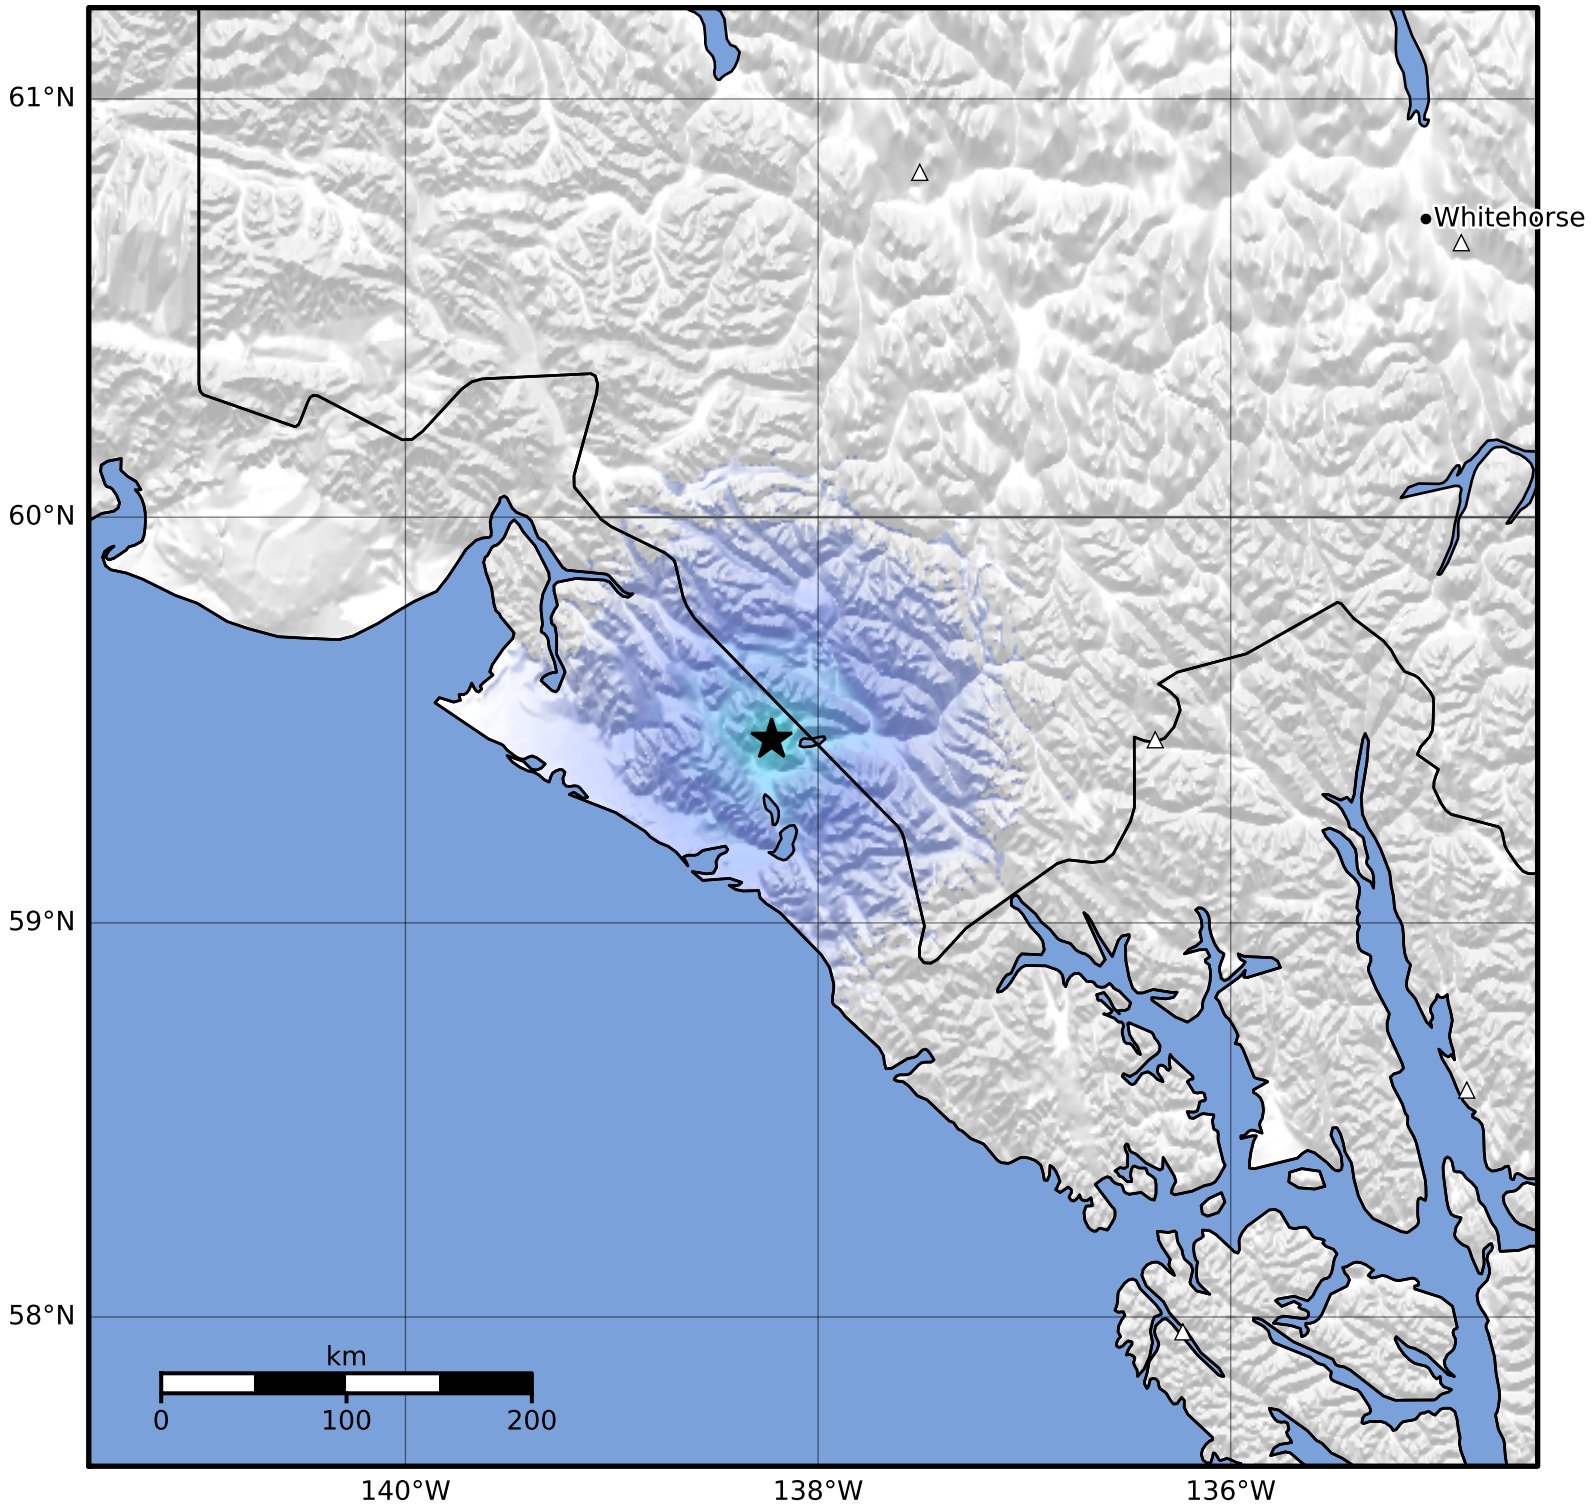

Macroseismic Intensity Map Alaska Earthquake Center
 ShakeMap: 85 km (53 miles) E of Yakutat
 May 17, 2023 00:39:10 UTC M3.5 N59.46 W138.23 Depth: 0.0km ID:ak0236akuxeh

SHAKING	Not felt	Weak	Light	Moderate	Strong	Very strong	Severe	Violent	Extreme
DAMAGE	None	None	None	Very light	Light	Moderate	Moderate/heavy	Heavy	Very heavy
PGA(%g)	<0.0464	0.297	2.76	6.2	11.5	21.5	40.1	74.7	>139
PGV(cm/s)	<0.0215	0.135	1.41	4.65	9.64	20	41.4	85.8	>178
INTENSITY	I	II-III	IV	V	VI	VII	VIII	IX	X+

Scale based on Worden et al. (2012)

Version 2: Processed 2023-05-17T16:41:25Z

△ Seismic Instrument ○ Reported Intensity

★ Epicenter