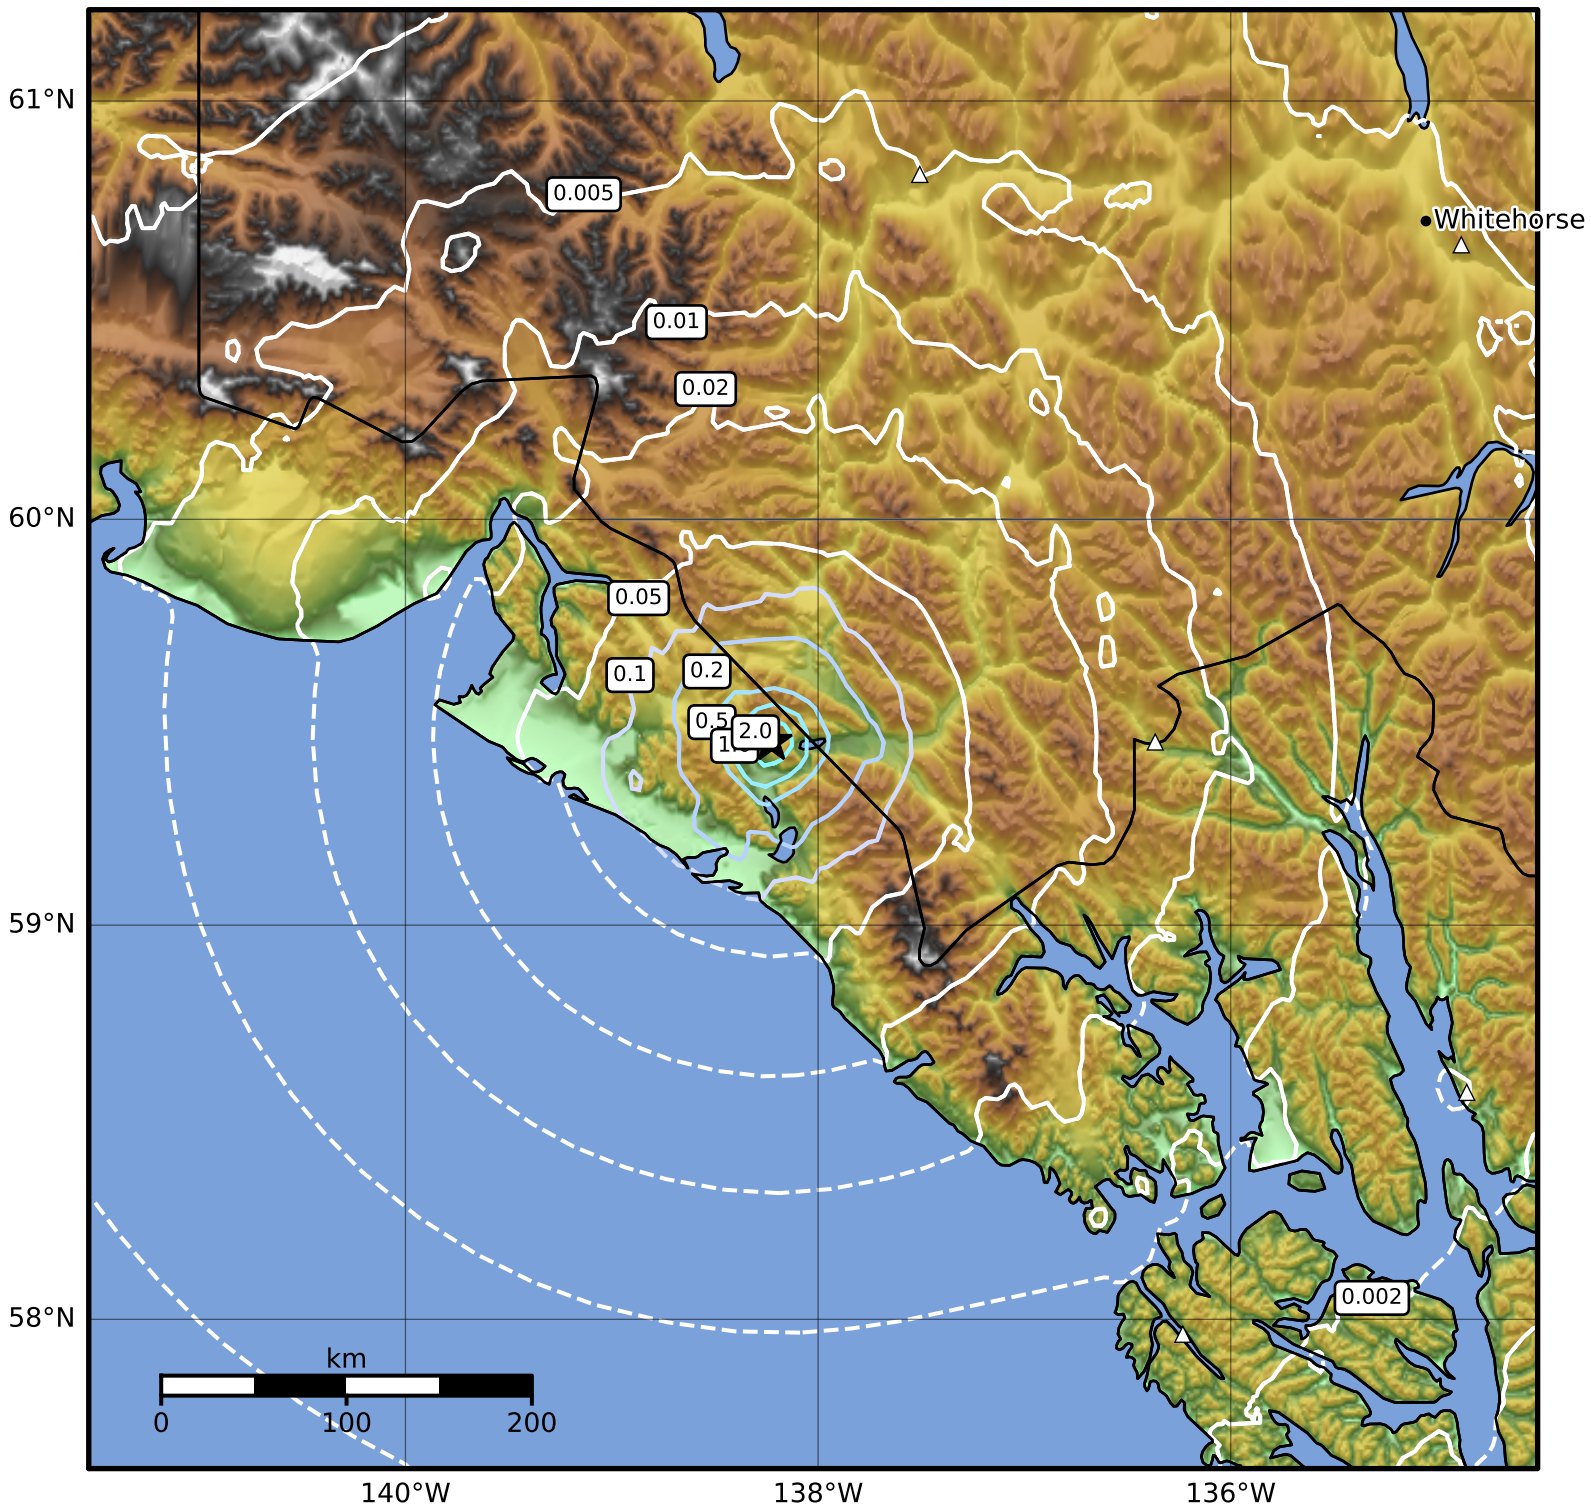

Peak Ground Acceleration Map Alaska Earthquake Center
ShakeMap: 85 km (53 miles) E of Yakutat
May 17, 2023 00:39:10 UTC M3.5 N59.46 W138.23 Depth: 0.0km ID:ak0236akuxeh

Scale based on Worden et al. (2012)

Version 2: Processed 2023-05-17T16:41:25Z

△ Seismic Instrument ○ Reported Intensity

★ Epicenter