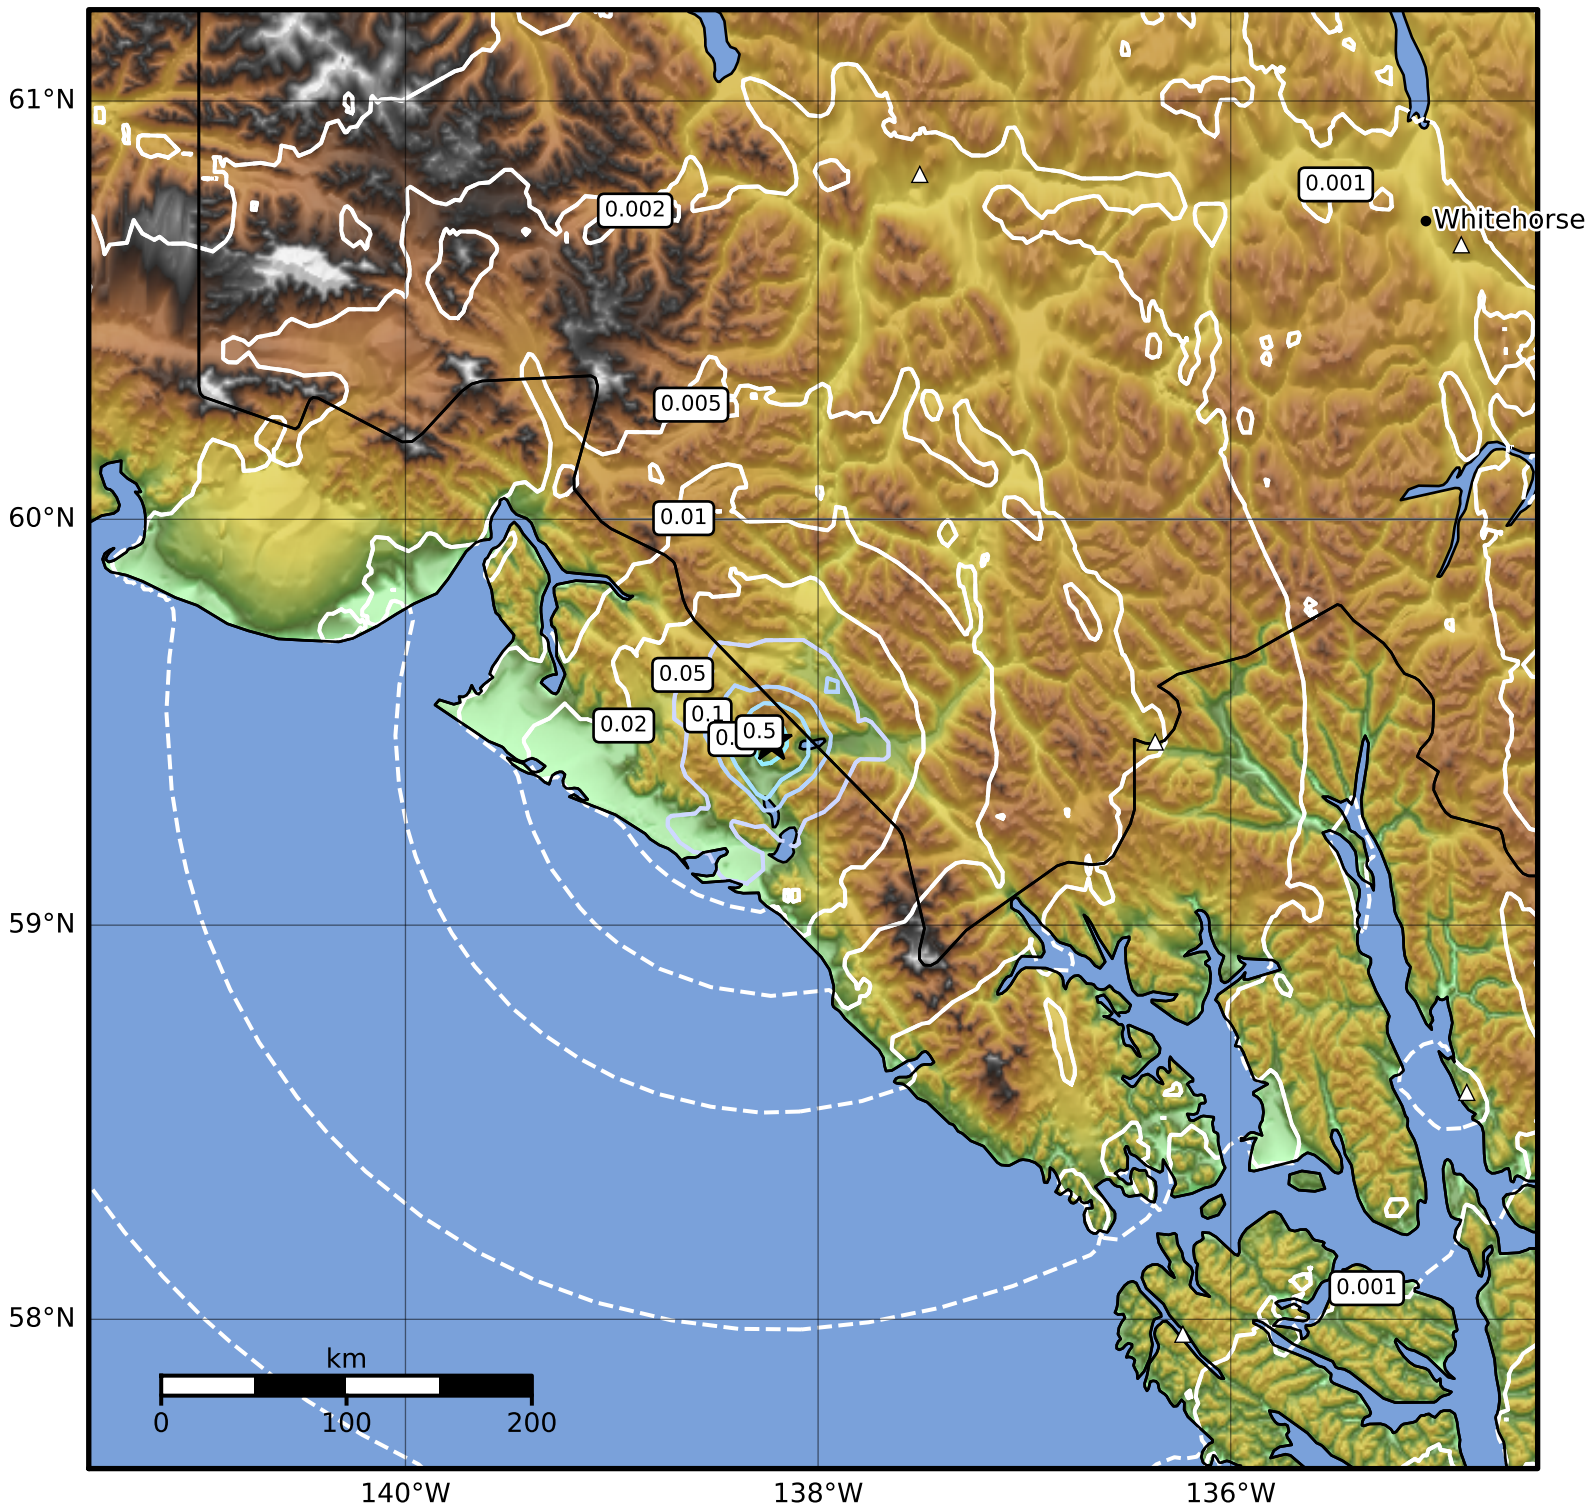

Peak Ground Velocity Map Alaska Earthquake Center
ShakeMap: 85 km (53 miles) E of Yakutat
May 17, 2023 00:39:10 UTC M3.5 N59.46 W138.23 Depth: 0.0km ID:ak0236akuxeh

Scale based on Worden et al. (2012)

△ Seismic Instrument ○ Reported Intensity

★ Epicenter

Version 2: Processed 2023-05-17T16:41:25Z