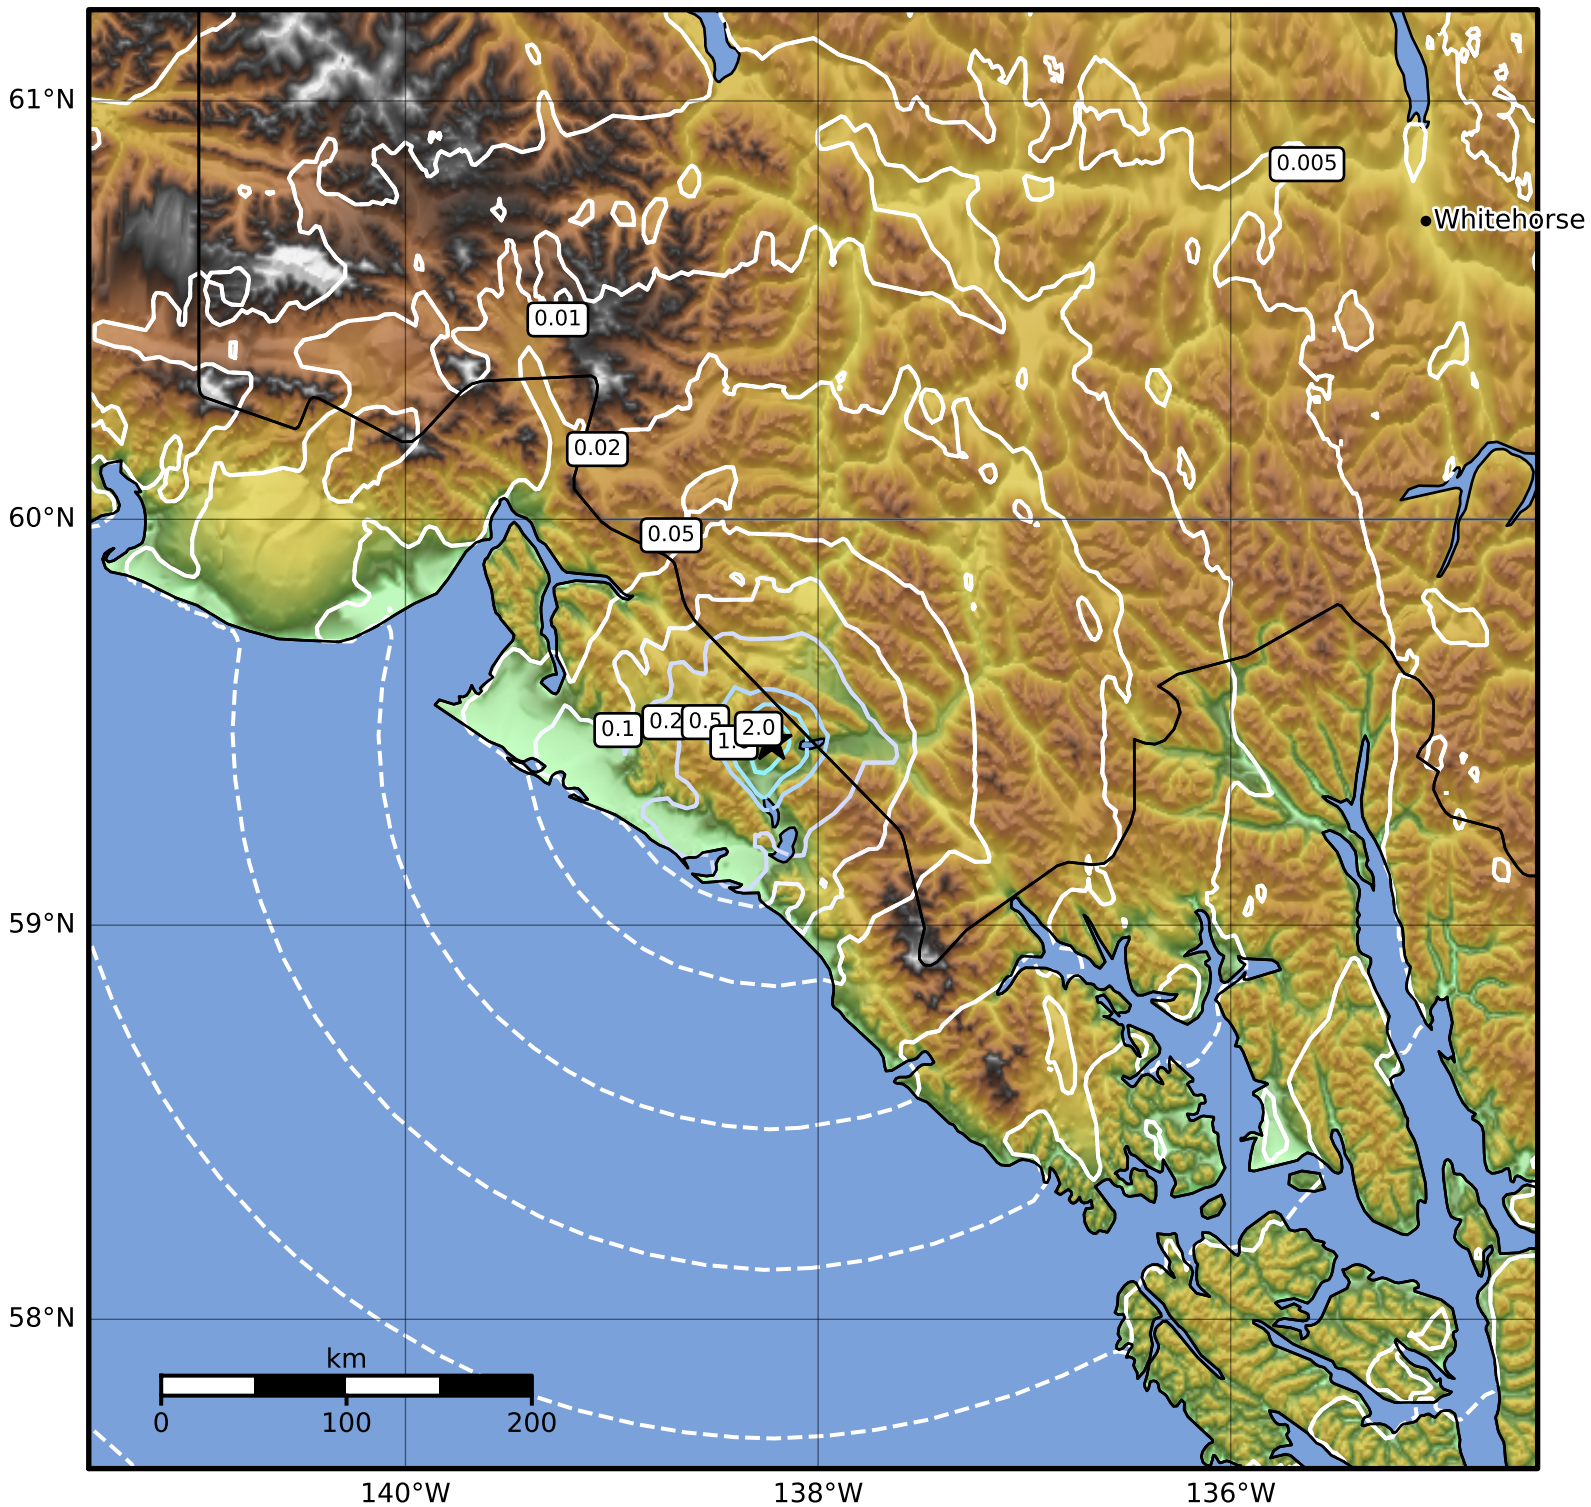

0.3 Second Peak Spectral Acceleration Map Alaska Earthquake Center
 ShakeMap: 85 km (53 miles) E of Yakutat
 May 17, 2023 00:39:10 UTC M3.5 N59.46 W138.23 Depth: 0.0km ID:ak0236akuxeh

SA(0.3) (%g)	0.1	0.2	0.5	1	2	5	10	20	50	100	200
--------------	-----	-----	-----	---	---	---	----	----	----	-----	-----

Scale based on Worden et al. (2012)

Version 2: Processed 2023-05-17T16:41:25Z

△ Seismic Instrument ○ Reported Intensity

★ Epicenter