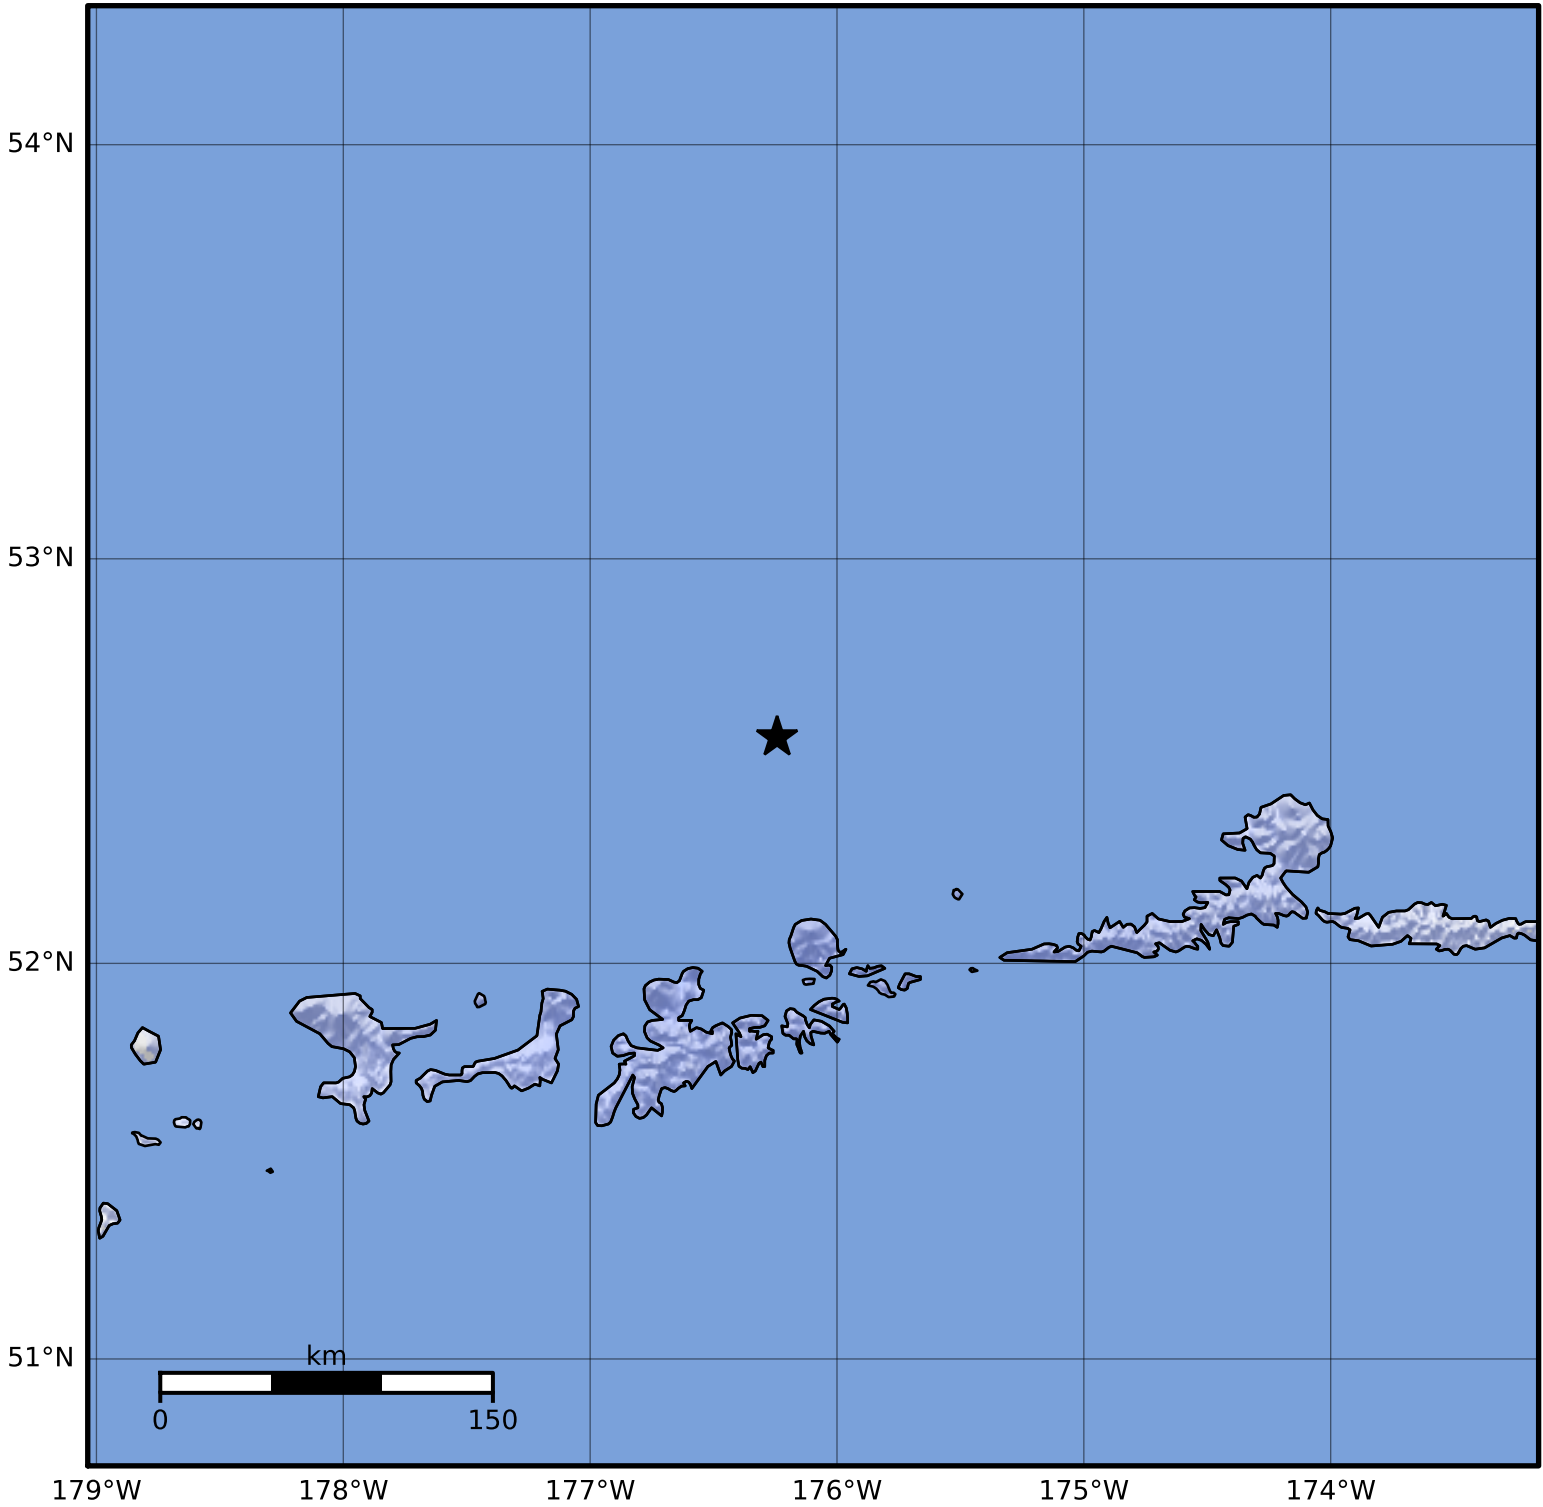

Macroseismic Intensity Map Alaska Earthquake Center
 ShakeMap: 81 km (50 miles) NNE of Adak
 May 18, 2023 13:13:18 UTC M4.5 N52.56 W176.24 Depth: 195.5km ID:ak0236cfzdg7

SHAKING	Not felt	Weak	Light	Moderate	Strong	Very strong	Severe	Violent	Extreme
DAMAGE	None	None	None	Very light	Light	Moderate	Moderate/heavy	Heavy	Very heavy
PGA(%g)	<0.0464	0.297	2.76	6.2	11.5	21.5	40.1	74.7	>139
PGV(cm/s)	<0.0215	0.135	1.41	4.65	9.64	20	41.4	85.8	>178
INTENSITY	I	II-III	IV	V	VI	VII	VIII	IX	X+

Scale based on Worden et al. (2012)

Version 2: Processed 2023-05-18T17:44:26Z

△ Seismic Instrument ○ Reported Intensity

★ Epicenter