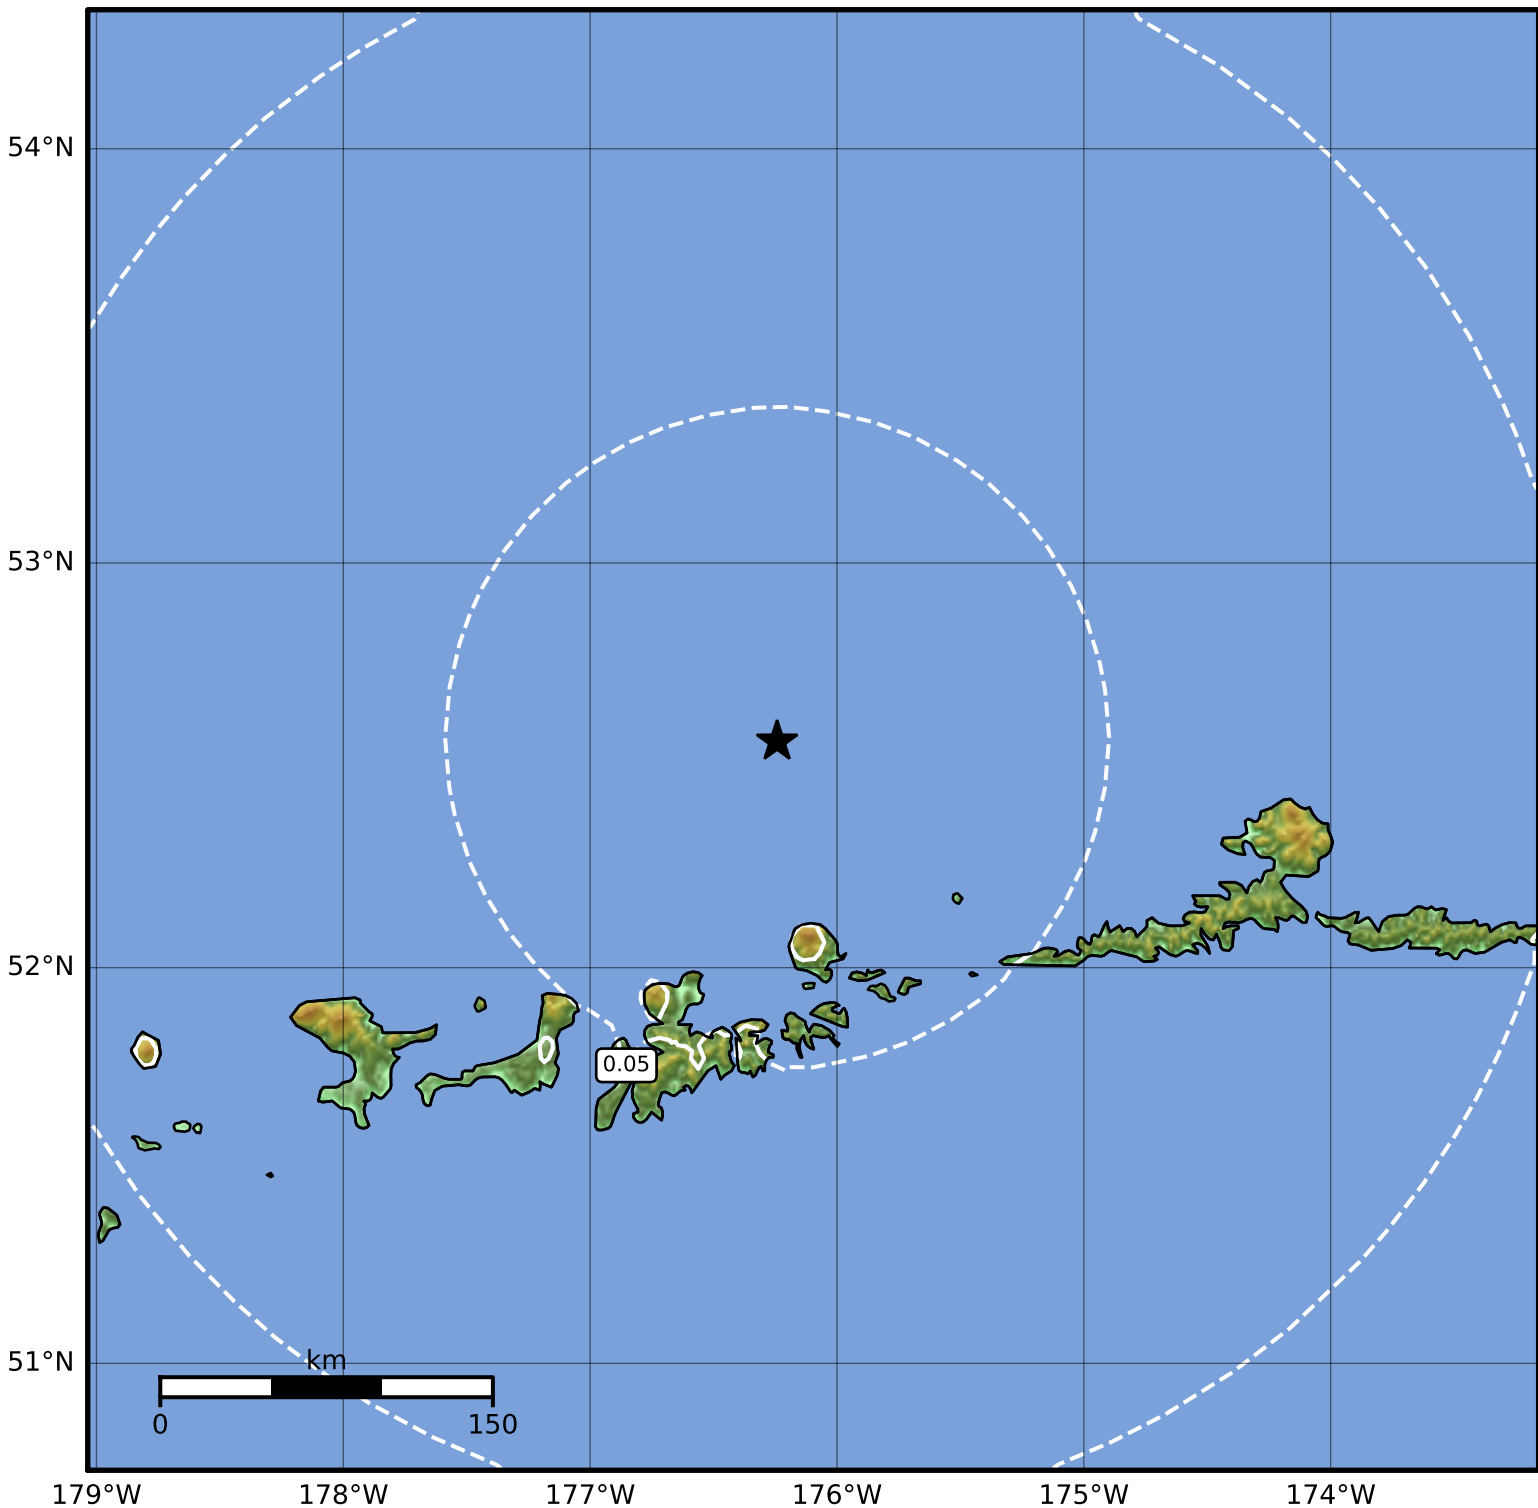

Peak Ground Acceleration Map Alaska Earthquake Center
ShakeMap: 81 km (50 miles) NNE of Adak
May 18, 2023 13:13:18 UTC M4.5 N52.56 W176.24 Depth: 195.5km ID:ak0236cfzdg7

Scale based on Worden et al. (2012)

Version 2: Processed 2023-05-18T17:44:26Z

△ Seismic Instrument ○ Reported Intensity

★ Epicenter