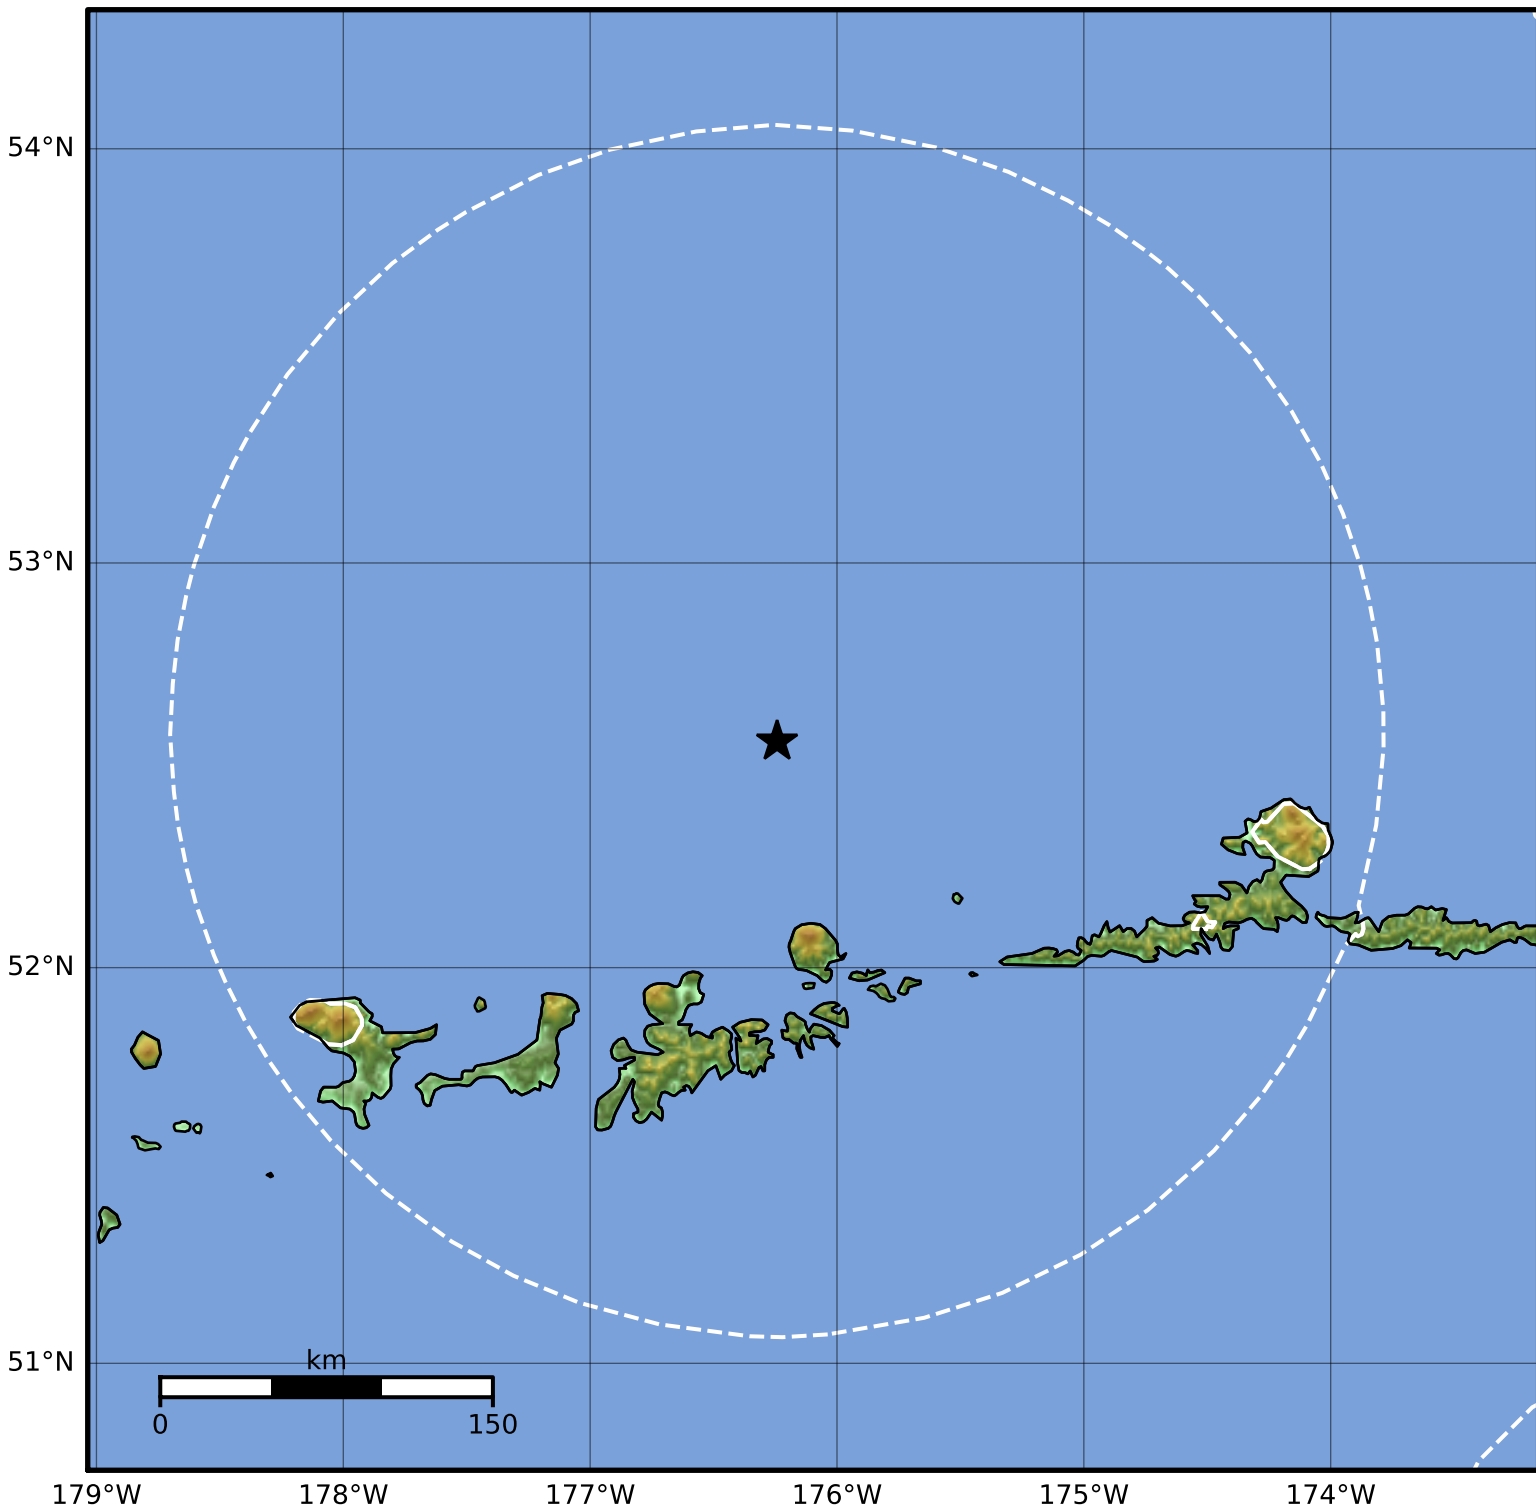

Peak Ground Velocity Map Alaska Earthquake Center
ShakeMap: 81 km (50 miles) NNE of Adak
May 18, 2023 13:13:18 UTC M4.5 N52.56 W176.24 Depth: 195.5km ID:ak0236cfzdg7

Scale based on Worden et al. (2012)

Version 2: Processed 2023-05-18T17:44:26Z

△ Seismic Instrument ○ Reported Intensity

★ Epicenter