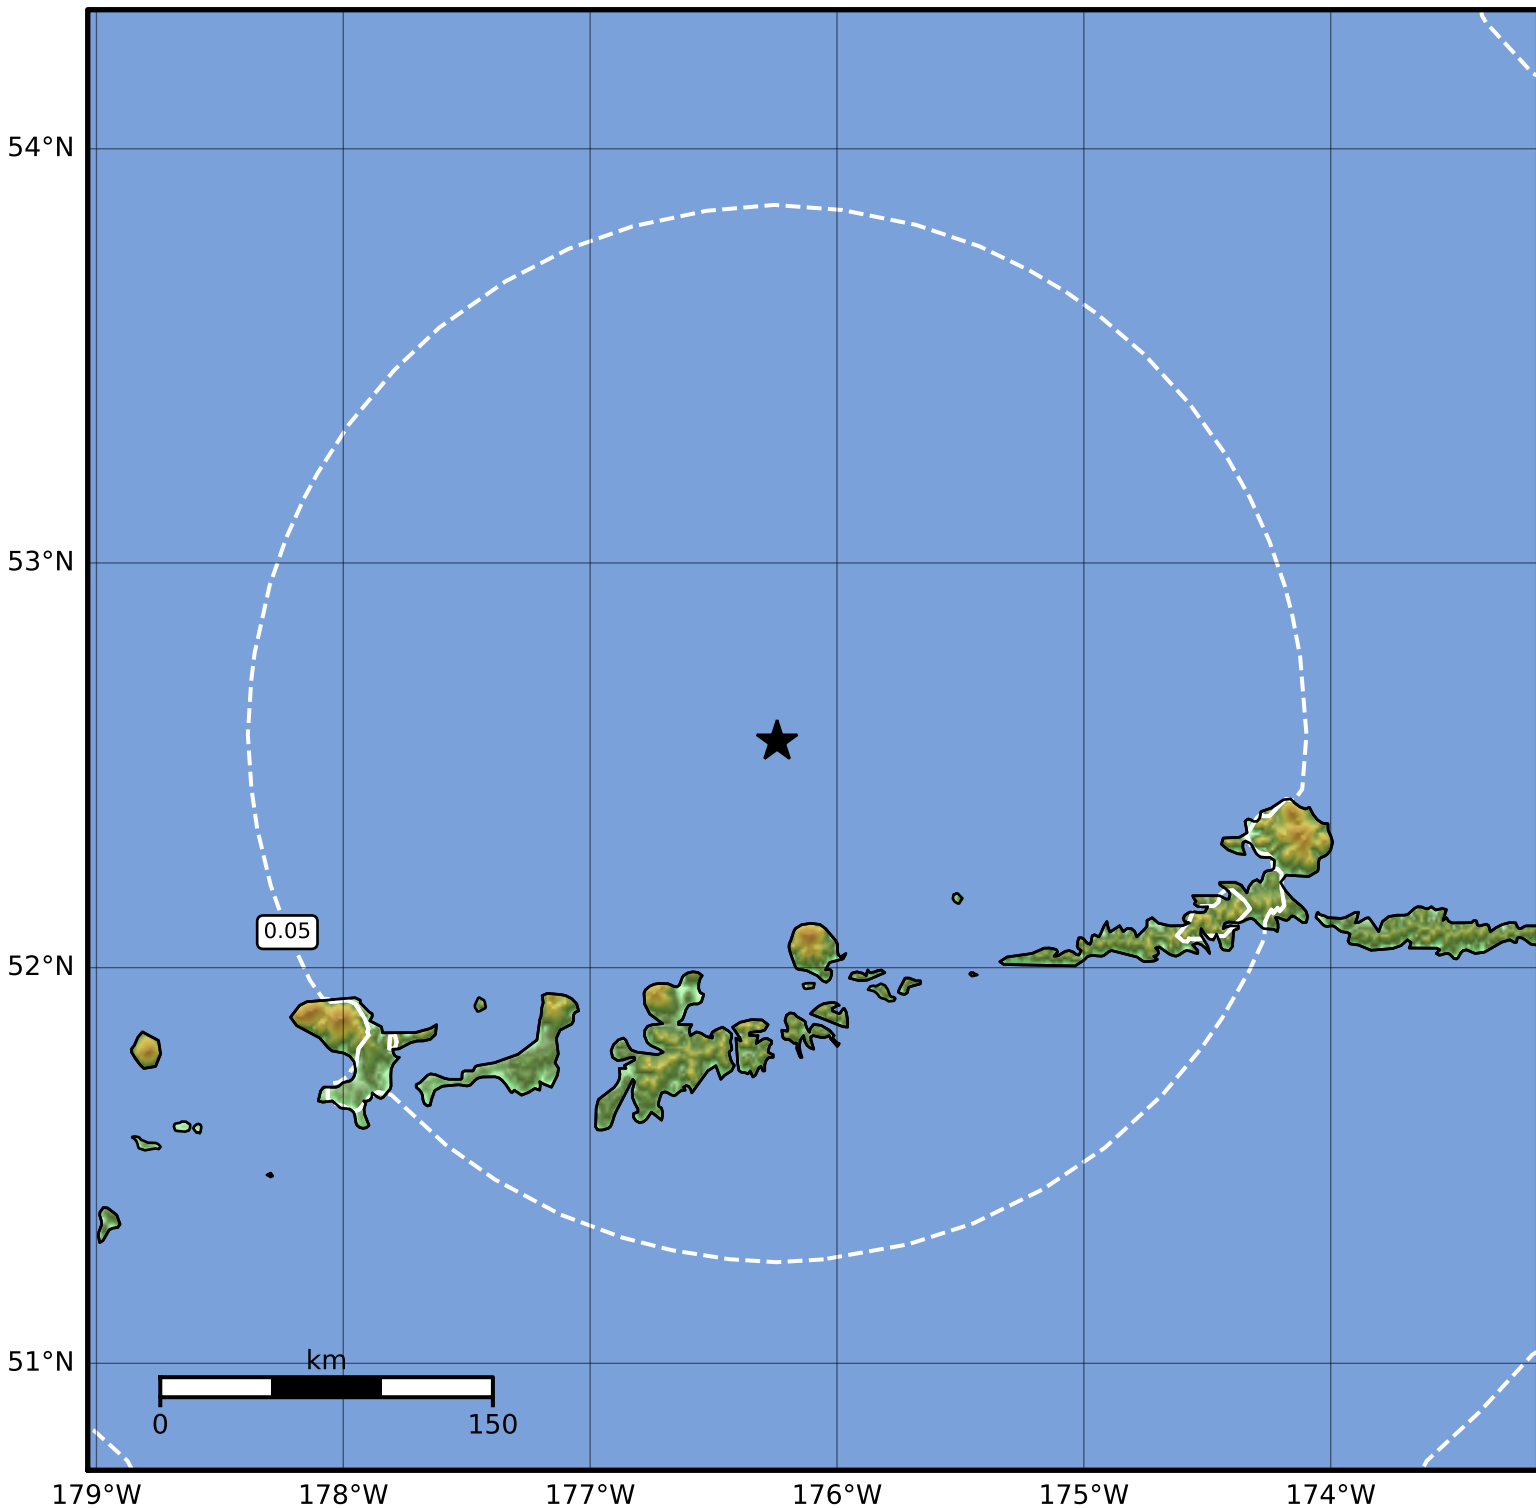

0.3 Second Peak Spectral Acceleration Map Alaska Earthquake Center
ShakeMap: 81 km (50 miles) NNE of Adak
May 18, 2023 13:13:18 UTC M4.5 N52.56 W176.24 Depth: 195.5km ID:ak0236cfzdg7

Scale based on Worden et al. (2012)

Version 2: Processed 2023-05-18T17:44:26Z

△ Seismic Instrument ○ Reported Intensity

★ Epicenter