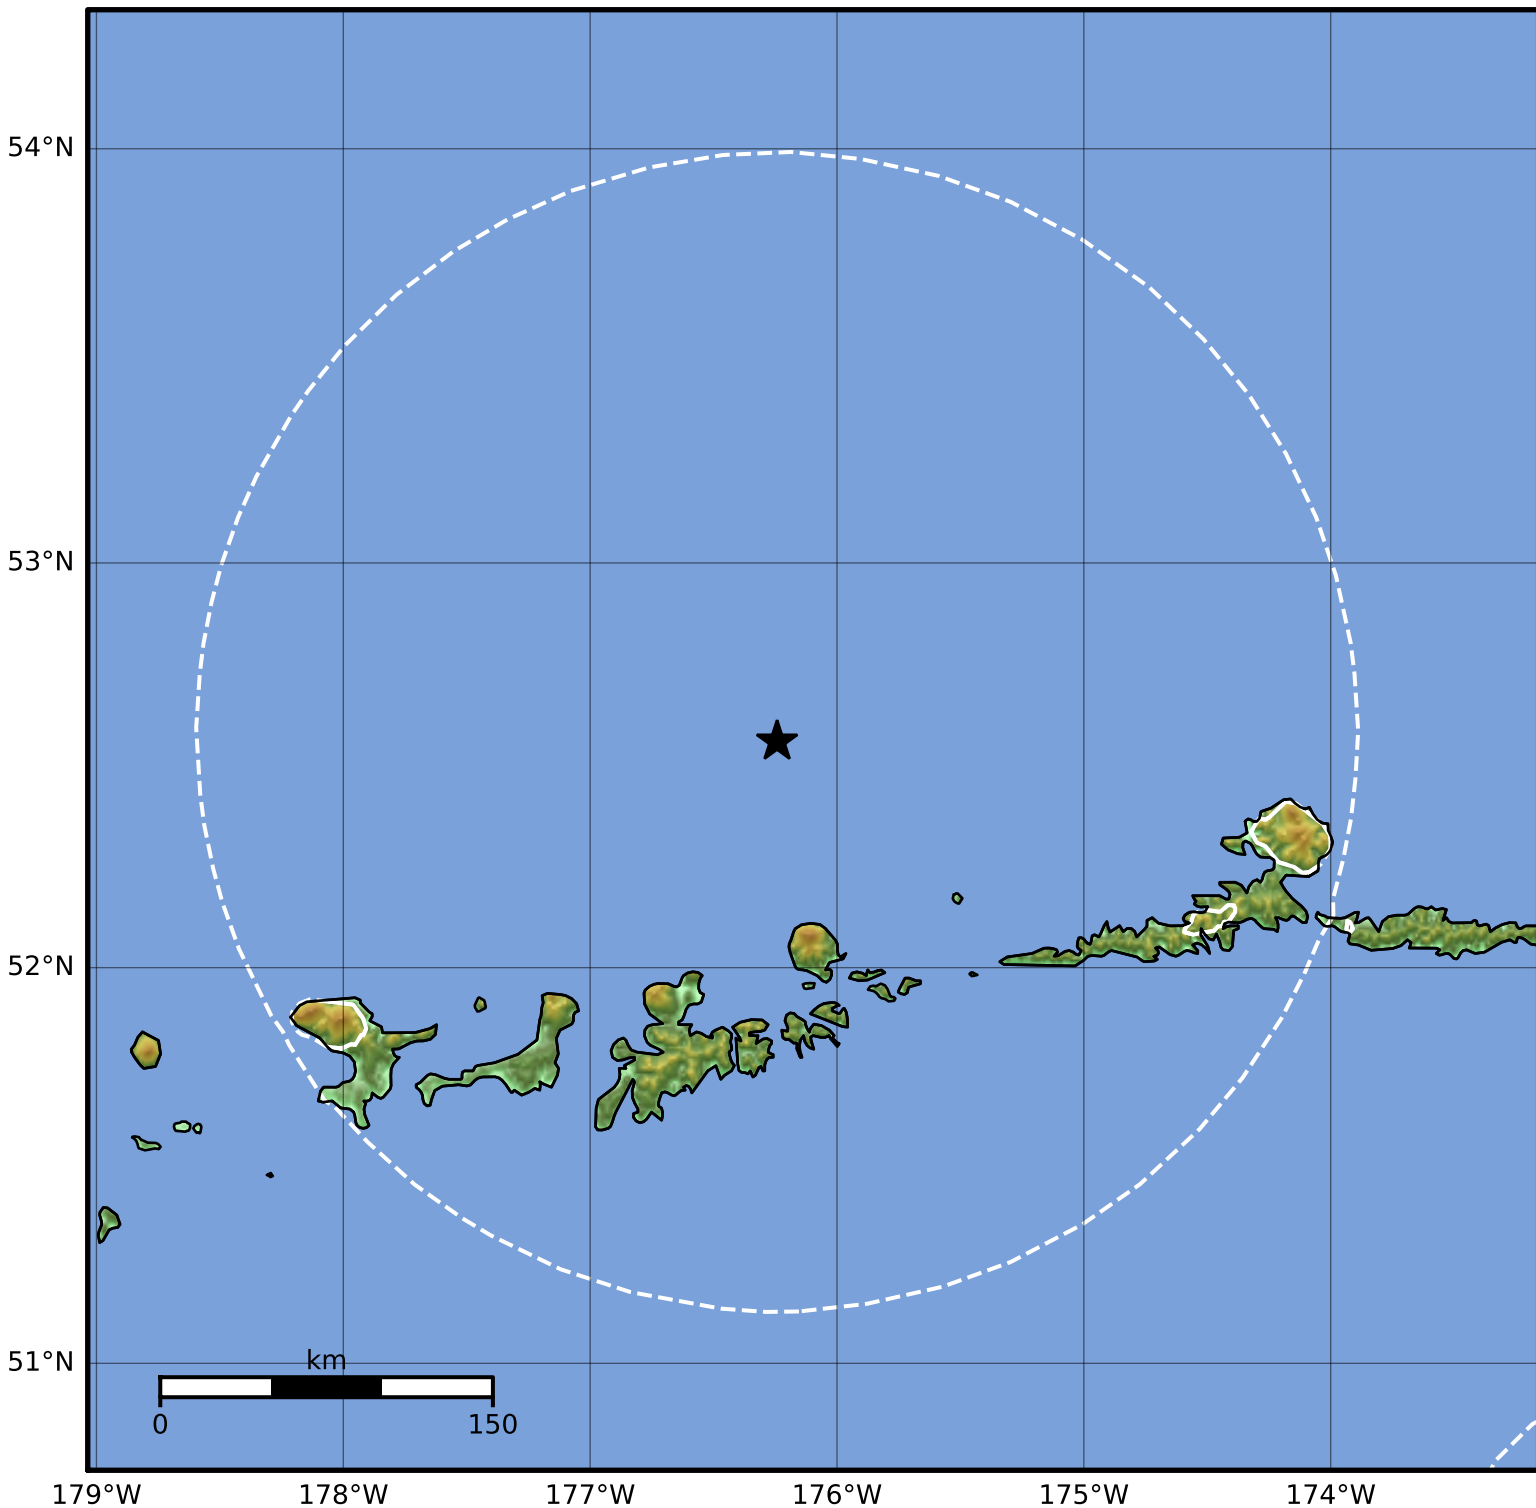

1.0 Second Peak Spectral Acceleration Map Alaska Earthquake Center
ShakeMap: 81 km (50 miles) NNE of Adak
May 18, 2023 13:13:18 UTC M4.5 N52.56 W176.24 Depth: 195.5km ID:ak0236cfzdg7

SA(1.0) (%g)	0.1	0.2	0.5	1	2	5	10	20	50	100	200
--------------	-----	-----	-----	---	---	---	----	----	----	-----	-----

Scale based on Worden et al. (2012)

Version 2: Processed 2023-05-18T17:44:26Z

△ Seismic Instrument ○ Reported Intensity

★ Epicenter