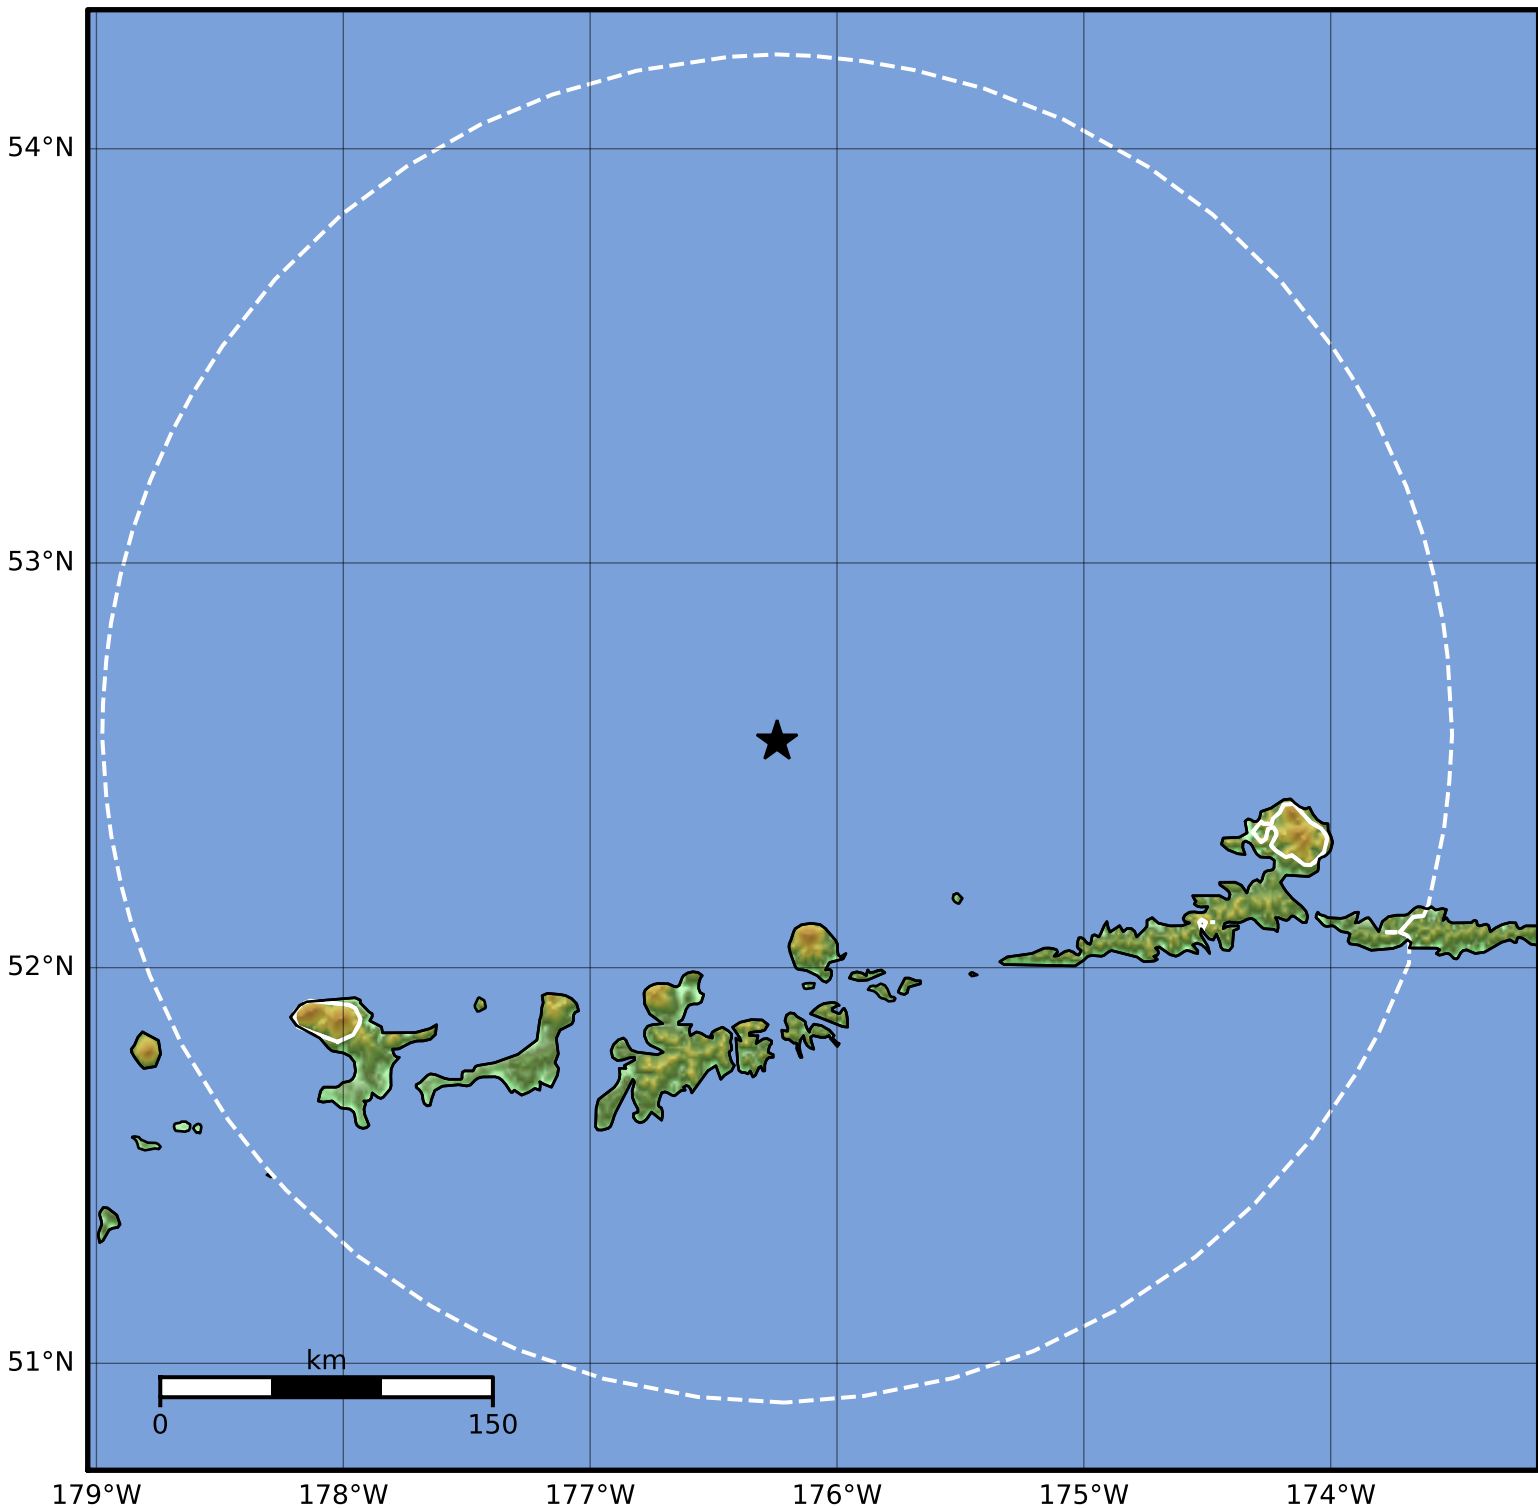

3.0 Second Peak Spectral Acceleration Map Alaska Earthquake Center
ShakeMap: 81 km (50 miles) NNE of Adak
May 18, 2023 13:13:18 UTC M4.5 N52.56 W176.24 Depth: 195.5km ID:ak0236cfzdg7

Scale based on Worden et al. (2012)

Version 2: Processed 2023-05-18T17:44:26Z

△ Seismic Instrument ○ Reported Intensity

★ Epicenter