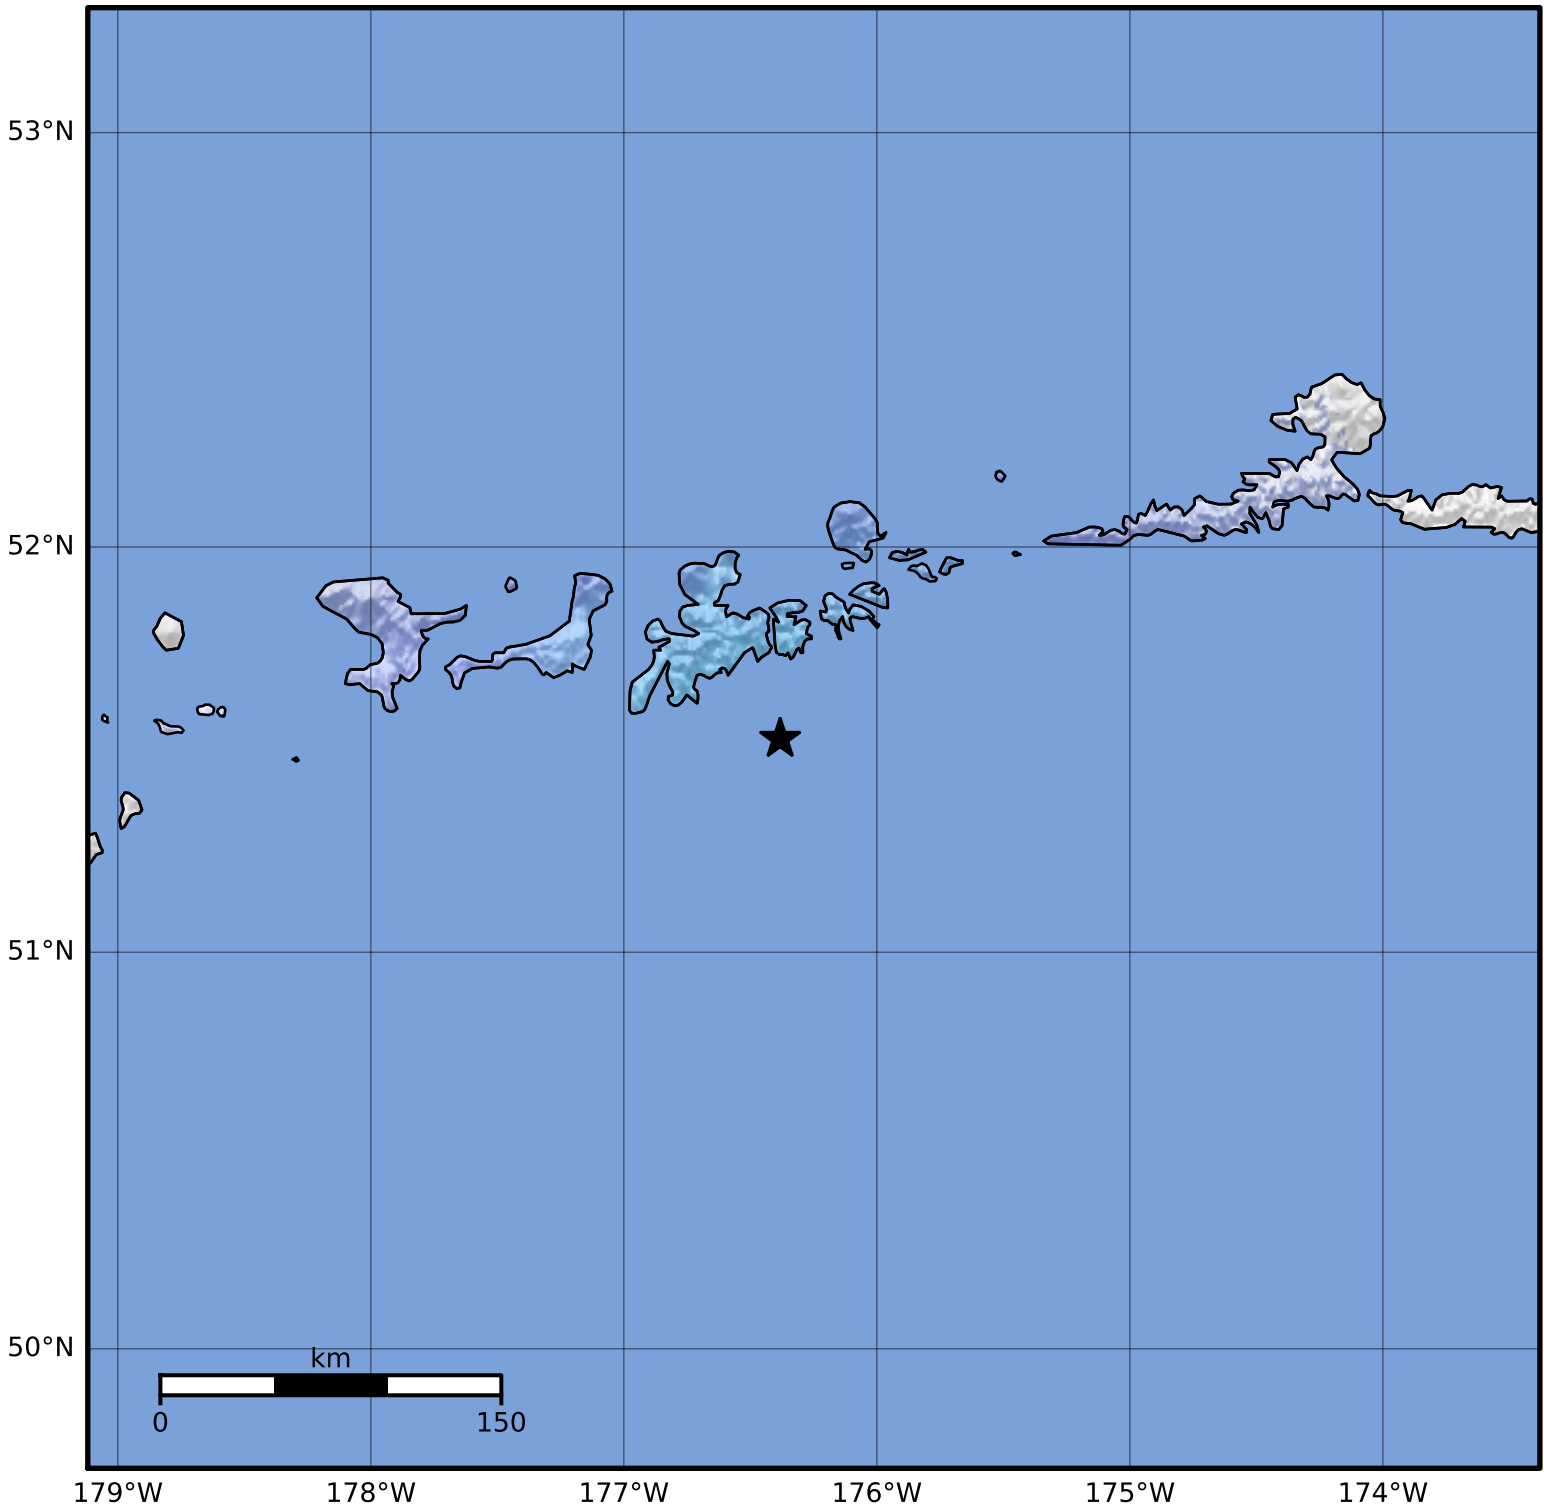

Macroseismic Intensity Map Alaska Earthquake Center
 ShakeMap: 43 km (27 miles) SSE of Adak
 May 18, 2023 21:08:22 UTC M4.5 N51.53 W176.38 Depth: 36.5km ID:ak0236ckpr6y

SHAKING	Not felt	Weak	Light	Moderate	Strong	Very strong	Severe	Violent	Extreme
DAMAGE	None	None	None	Very light	Light	Moderate	Moderate/heavy	Heavy	Very heavy
PGA(%g)	<0.0464	0.297	2.76	6.2	11.5	21.5	40.1	74.7	>139
PGV(cm/s)	<0.0215	0.135	1.41	4.65	9.64	20	41.4	85.8	>178
INTENSITY	I	II-III	IV	V	VI	VII	VIII	IX	X+

Scale based on Worden et al. (2012)

Version 2: Processed 2023-05-19T00:39:07Z

△ Seismic Instrument ○ Reported Intensity

★ Epicenter