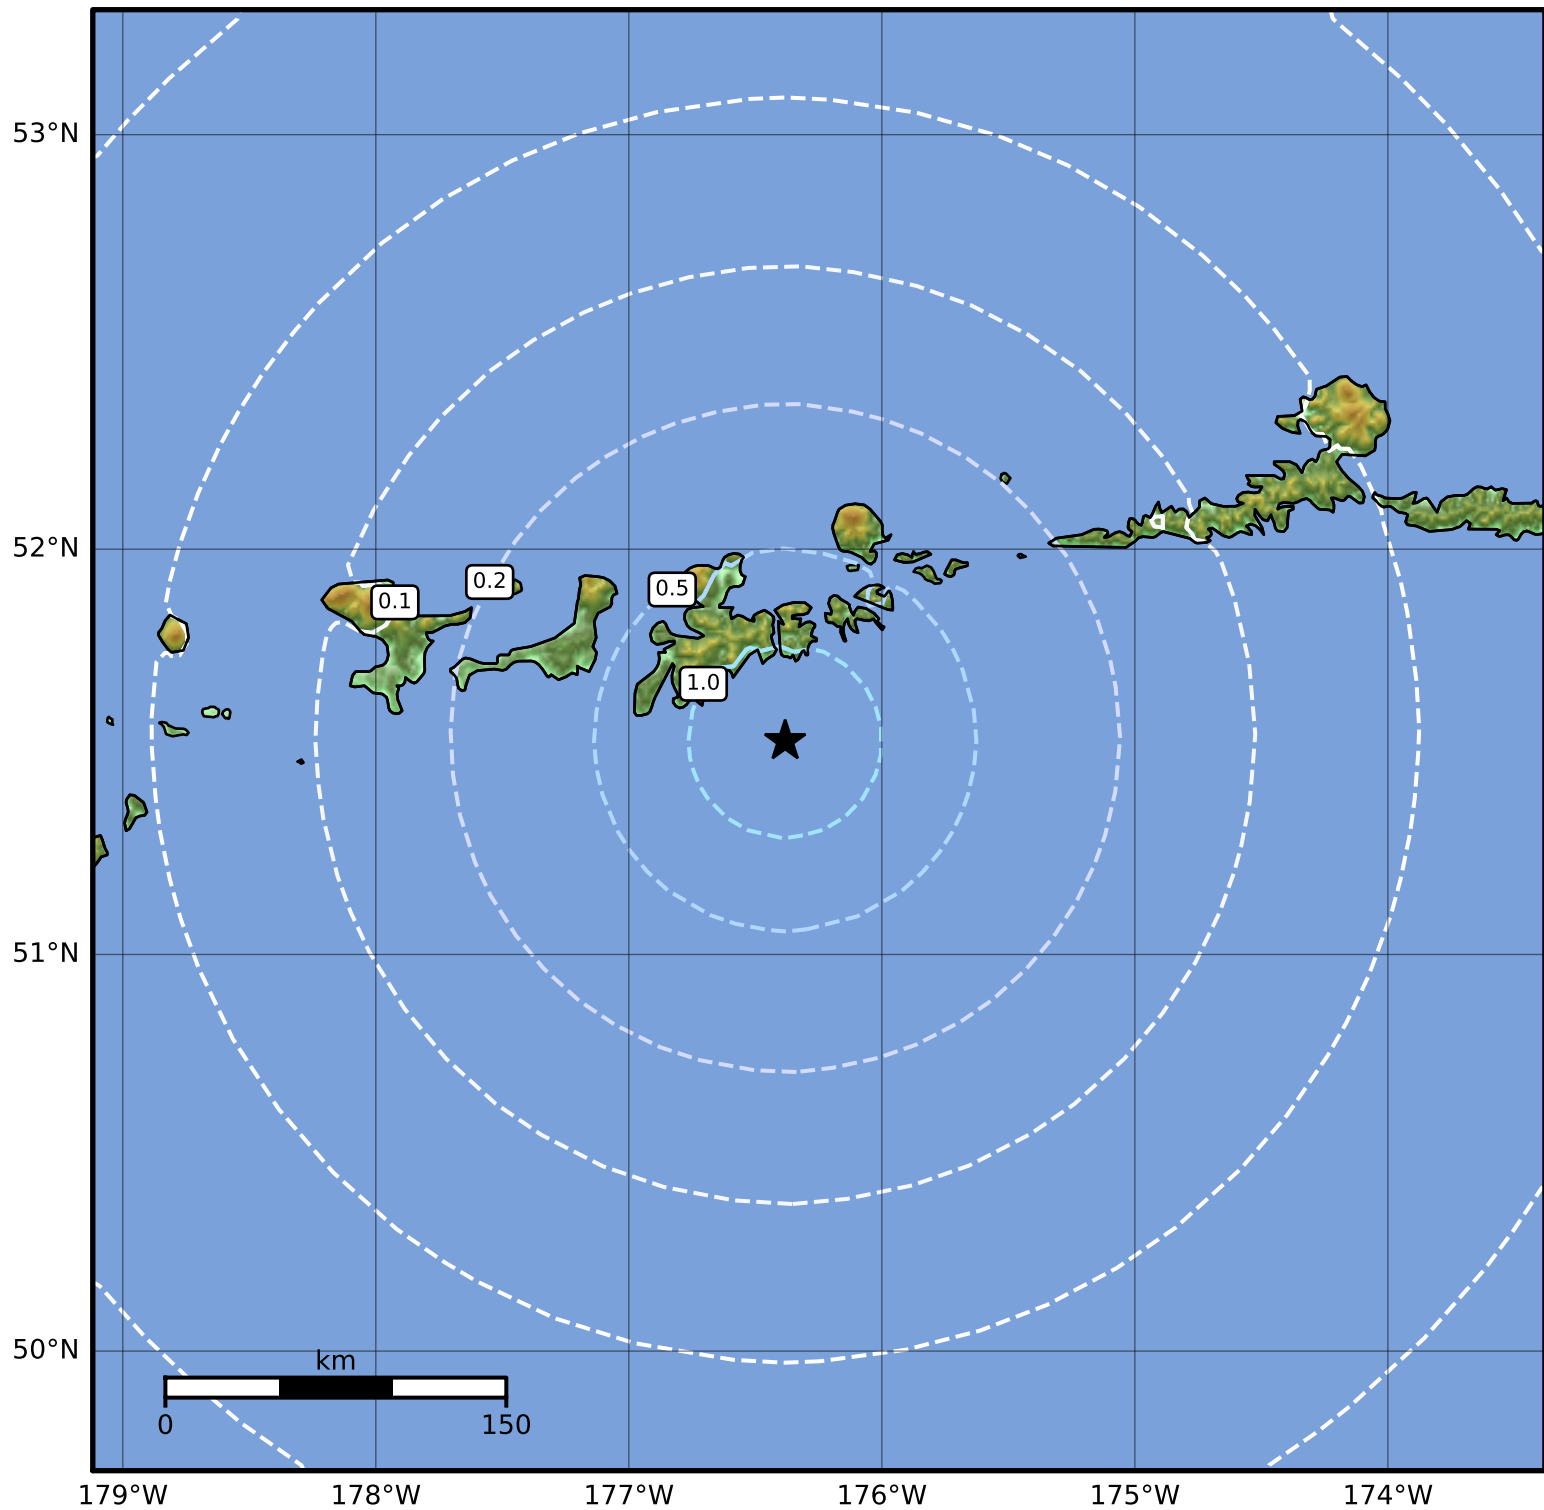

0.3 Second Peak Spectral Acceleration Map Alaska Earthquake Center
 ShakeMap: 43 km (27 miles) SSE of Adak
 May 18, 2023 21:08:22 UTC M4.5 N51.53 W176.38 Depth: 36.5km ID:ak0236ckpr6y

SA(0.3) (%g)	0.1	0.2	0.5	1	2	5	10	20	50	100	200
--------------	-----	-----	-----	---	---	---	----	----	----	-----	-----

Scale based on Worden et al. (2012)

Version 2: Processed 2023-05-19T00:39:07Z

△ Seismic Instrument ○ Reported Intensity

★ Epicenter