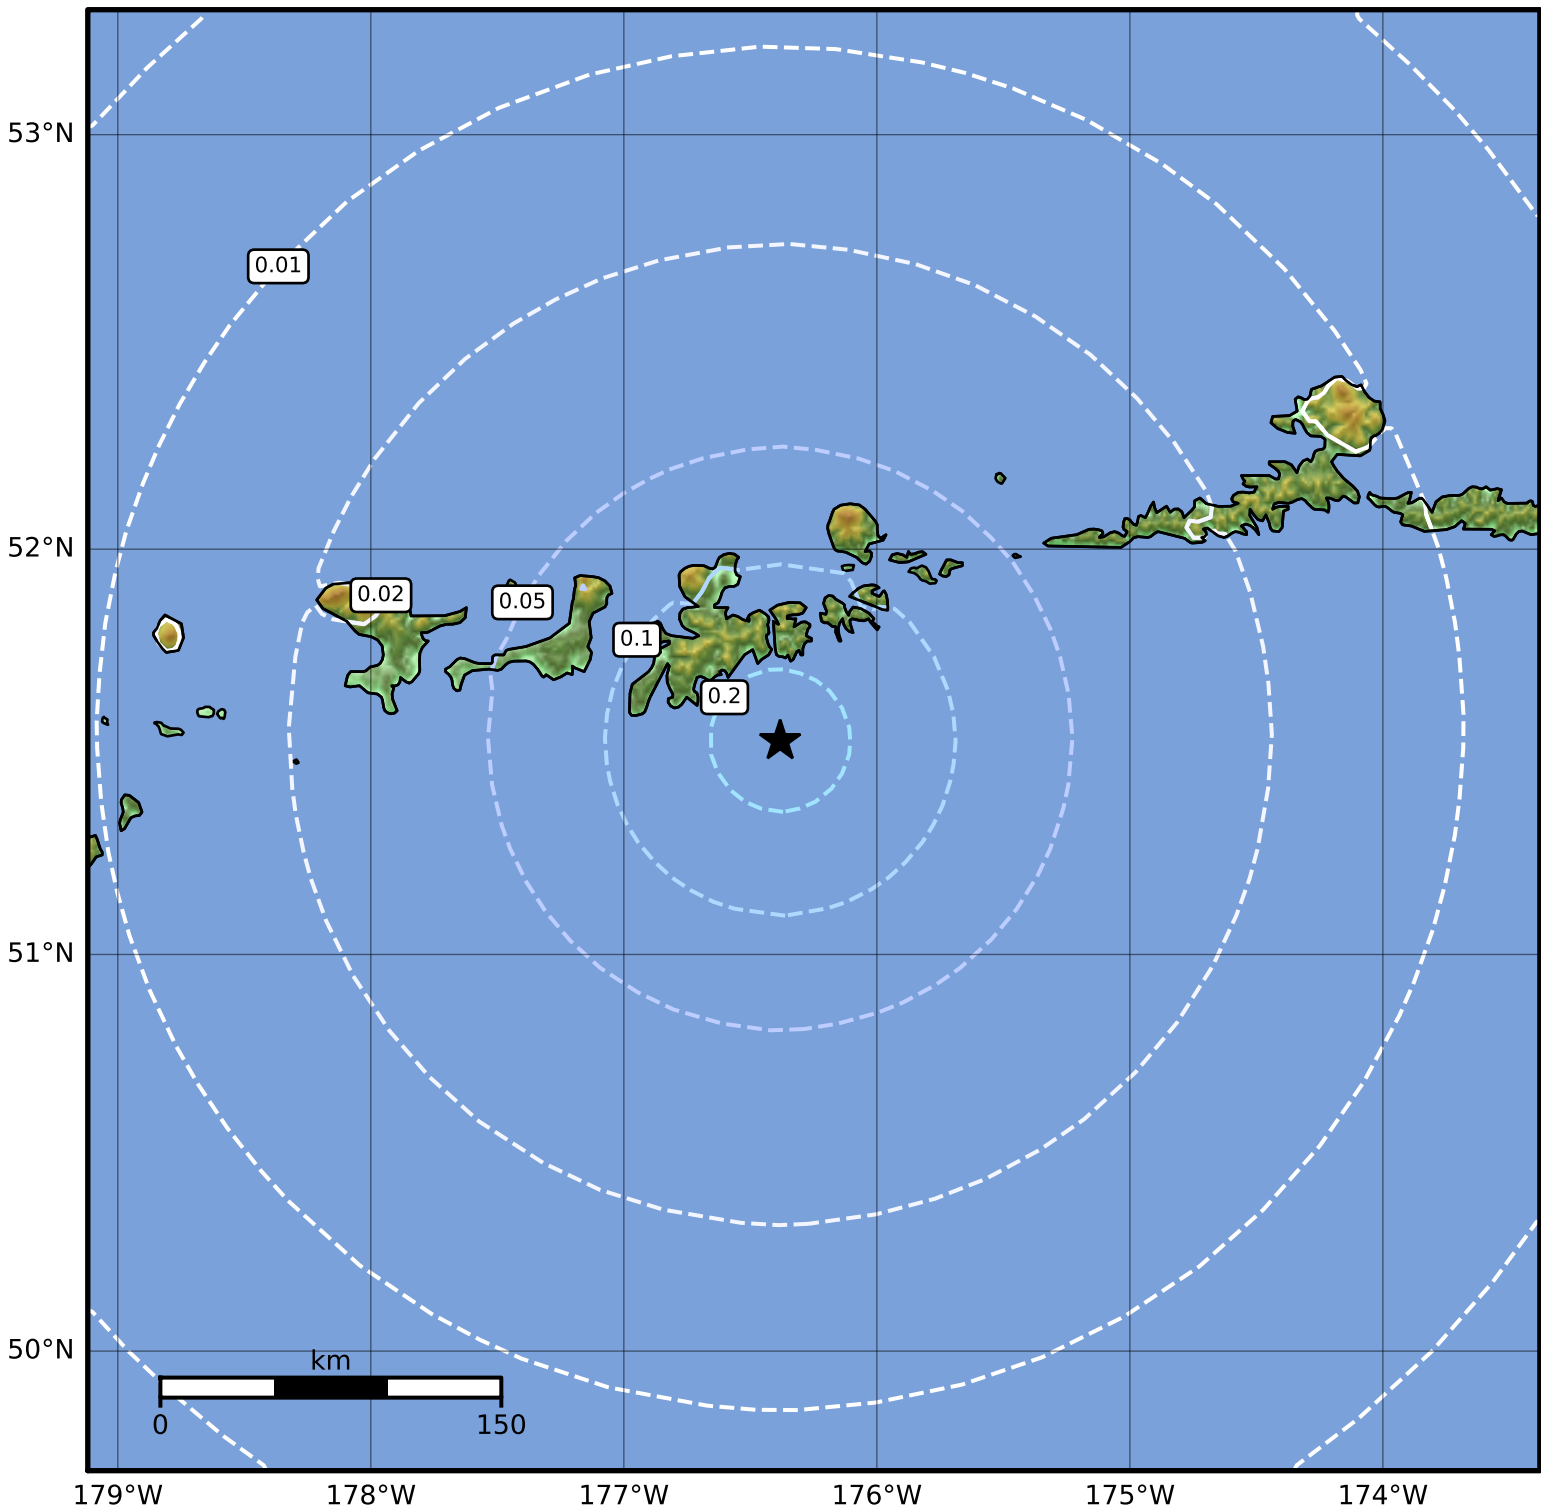

1.0 Second Peak Spectral Acceleration Map Alaska Earthquake Center
 ShakeMap: 43 km (27 miles) SSE of Adak
 May 18, 2023 21:08:22 UTC M4.5 N51.53 W176.38 Depth: 36.5km ID:ak0236ckpr6y

| SA(1.0) (%g) | 0.1 | 0.2 | 0.5 | 1 | 2 | 5 | 10 | 20 | 50 | 100 | 200 |
|--------------|-----|-----|-----|---|---|---|----|----|----|-----|-----|
|--------------|-----|-----|-----|---|---|---|----|----|----|-----|-----|

Scale based on Worden et al. (2012)

Version 2: Processed 2023-05-19T00:39:07Z

△ Seismic Instrument ○ Reported Intensity

★ Epicenter