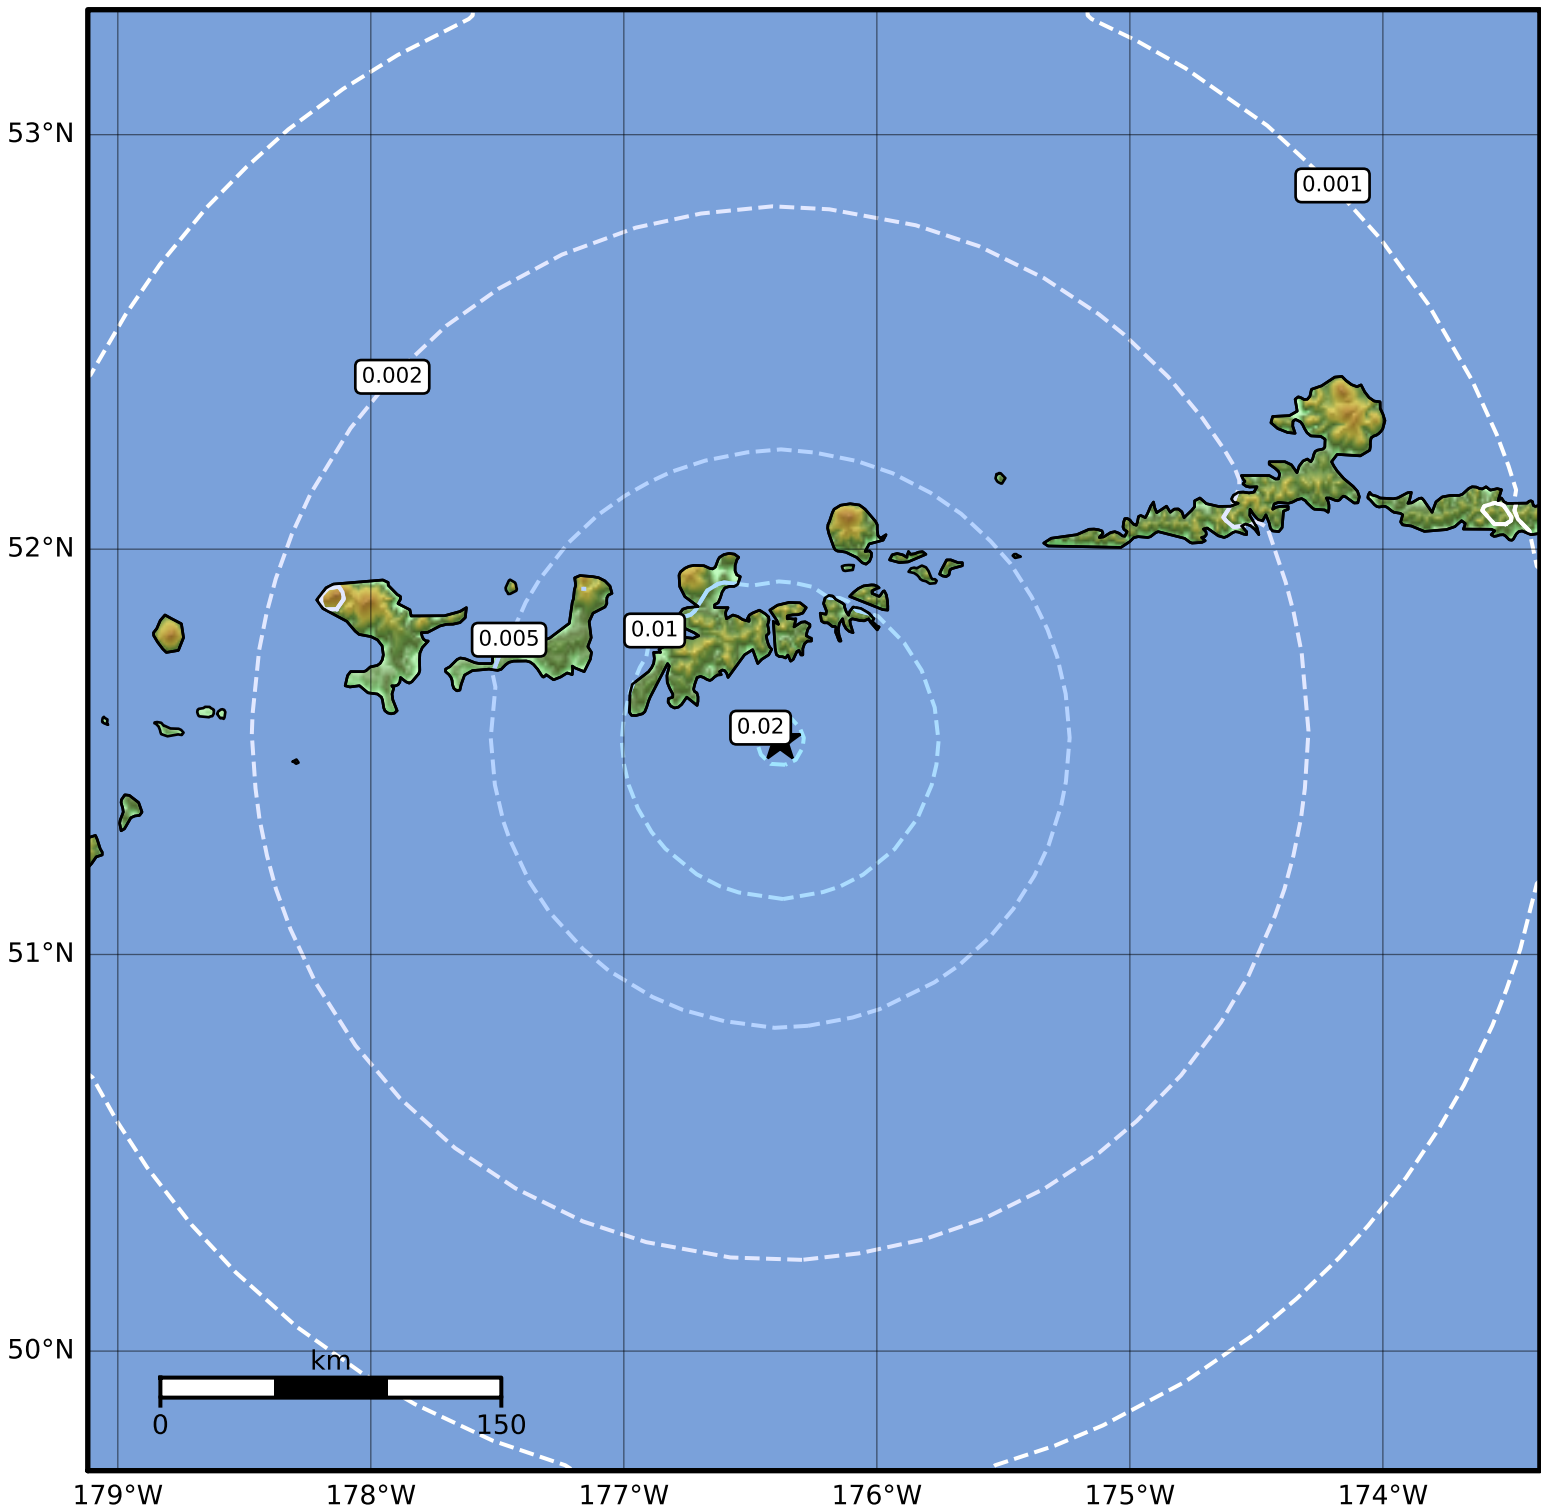

3.0 Second Peak Spectral Acceleration Map Alaska Earthquake Center
 ShakeMap: 43 km (27 miles) SSE of Adak
 May 18, 2023 21:08:22 UTC M4.5 N51.53 W176.38 Depth: 36.5km ID:ak0236ckpr6y

Scale based on Worden et al. (2012)

Version 2: Processed 2023-05-19T00:39:07Z

△ Seismic Instrument ○ Reported Intensity

★ Epicenter