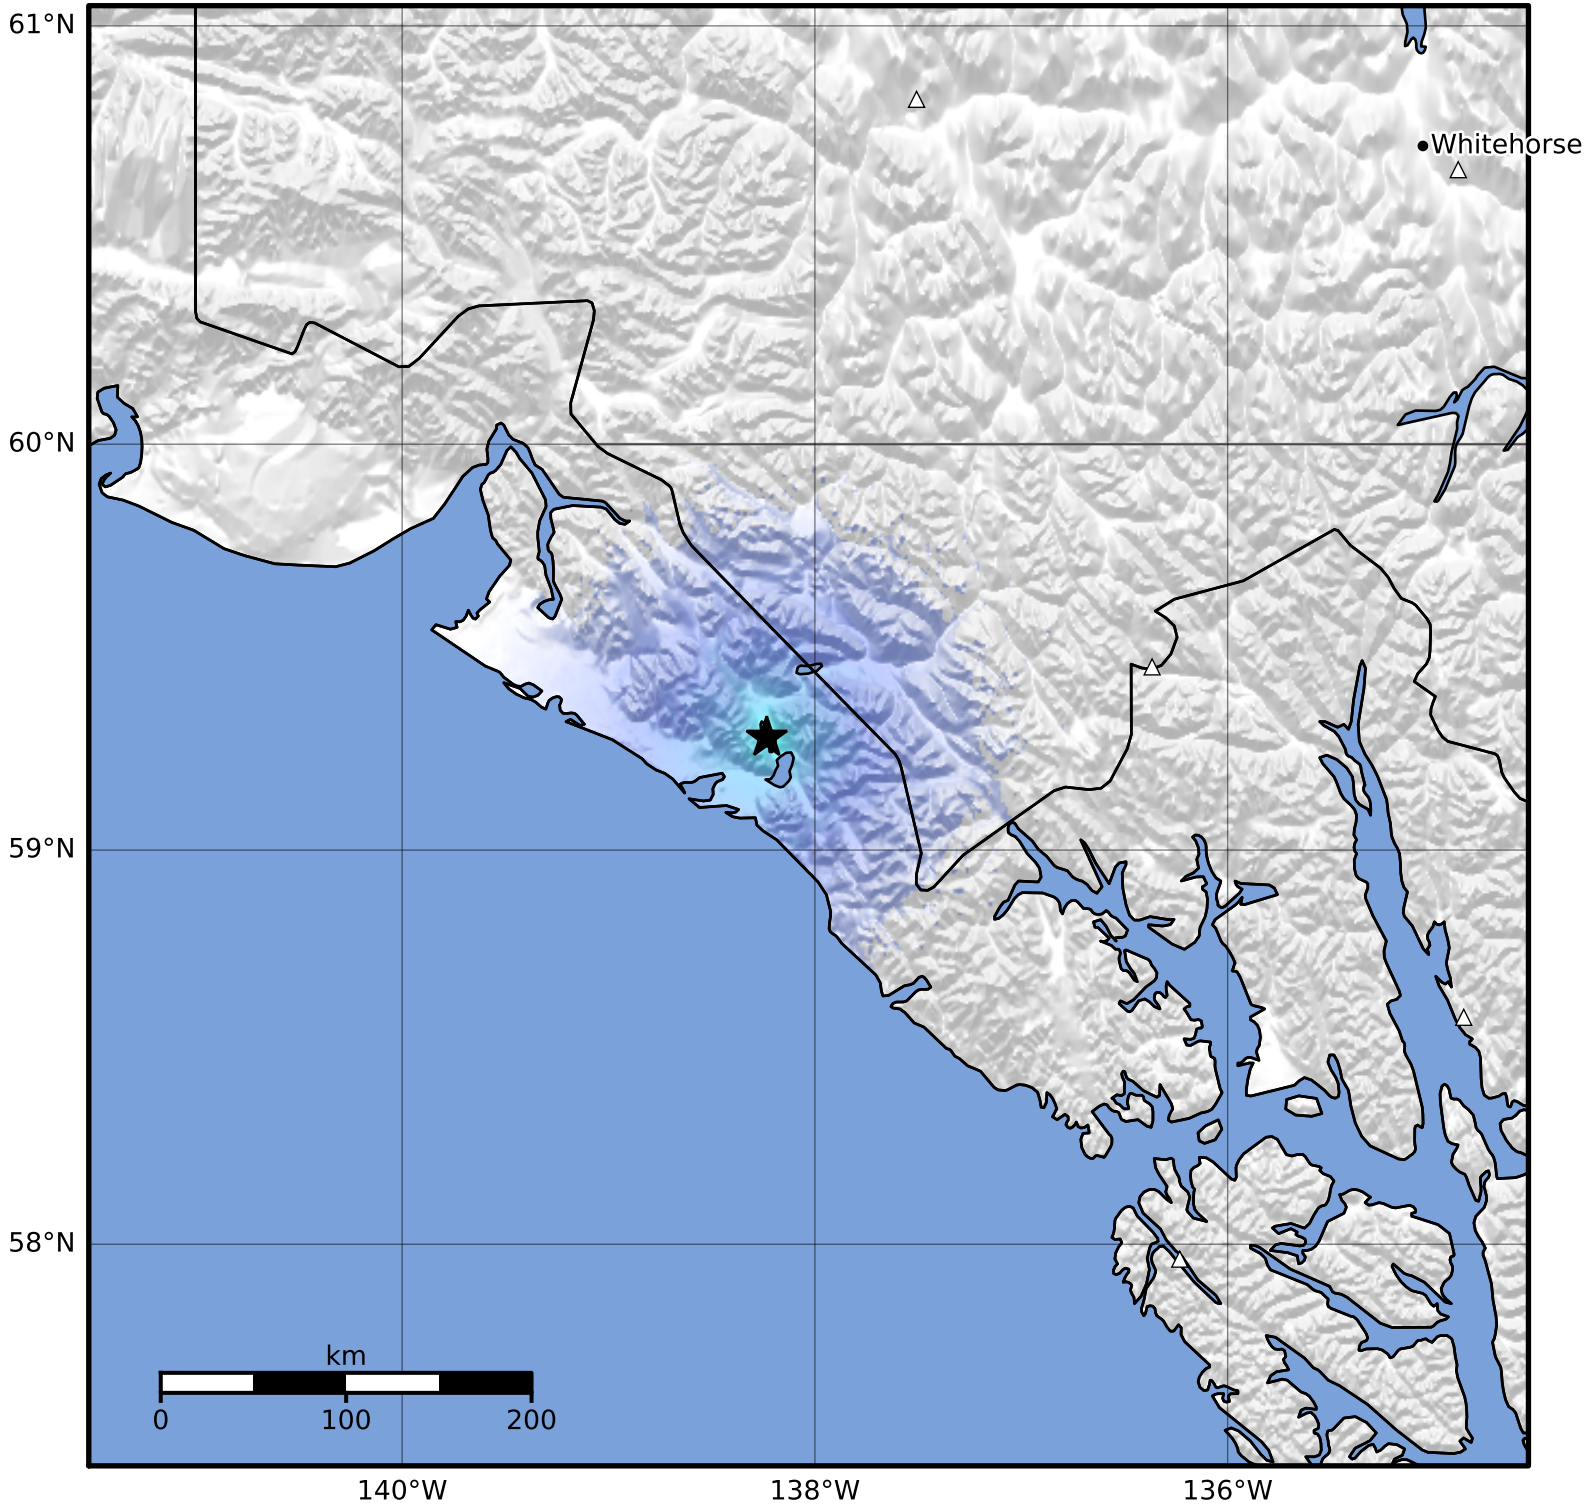

Macroseismic Intensity Map Alaska Earthquake Center
 ShakeMap: 89 km (55 miles) ESE of Yakutat
 May 20, 2023 03:20:04 UTC M3.5 N59.28 W138.23 Depth: 0.0km ID:ak0236f156nc

SHAKING	Not felt	Weak	Light	Moderate	Strong	Very strong	Severe	Violent	Extreme
DAMAGE	None	None	None	Very light	Light	Moderate	Moderate/heavy	Heavy	Very heavy
PGA(%g)	<0.0464	0.297	2.76	6.2	11.5	21.5	40.1	74.7	>139
PGV(cm/s)	<0.0215	0.135	1.41	4.65	9.64	20	41.4	85.8	>178
INTENSITY	I	II-III	IV	V	VI	VII	VIII	IX	X+

Scale based on Worden et al. (2012)

Version 1: Processed 2023-05-20T03:24:46Z

△ Seismic Instrument ○ Reported Intensity

★ Epicenter