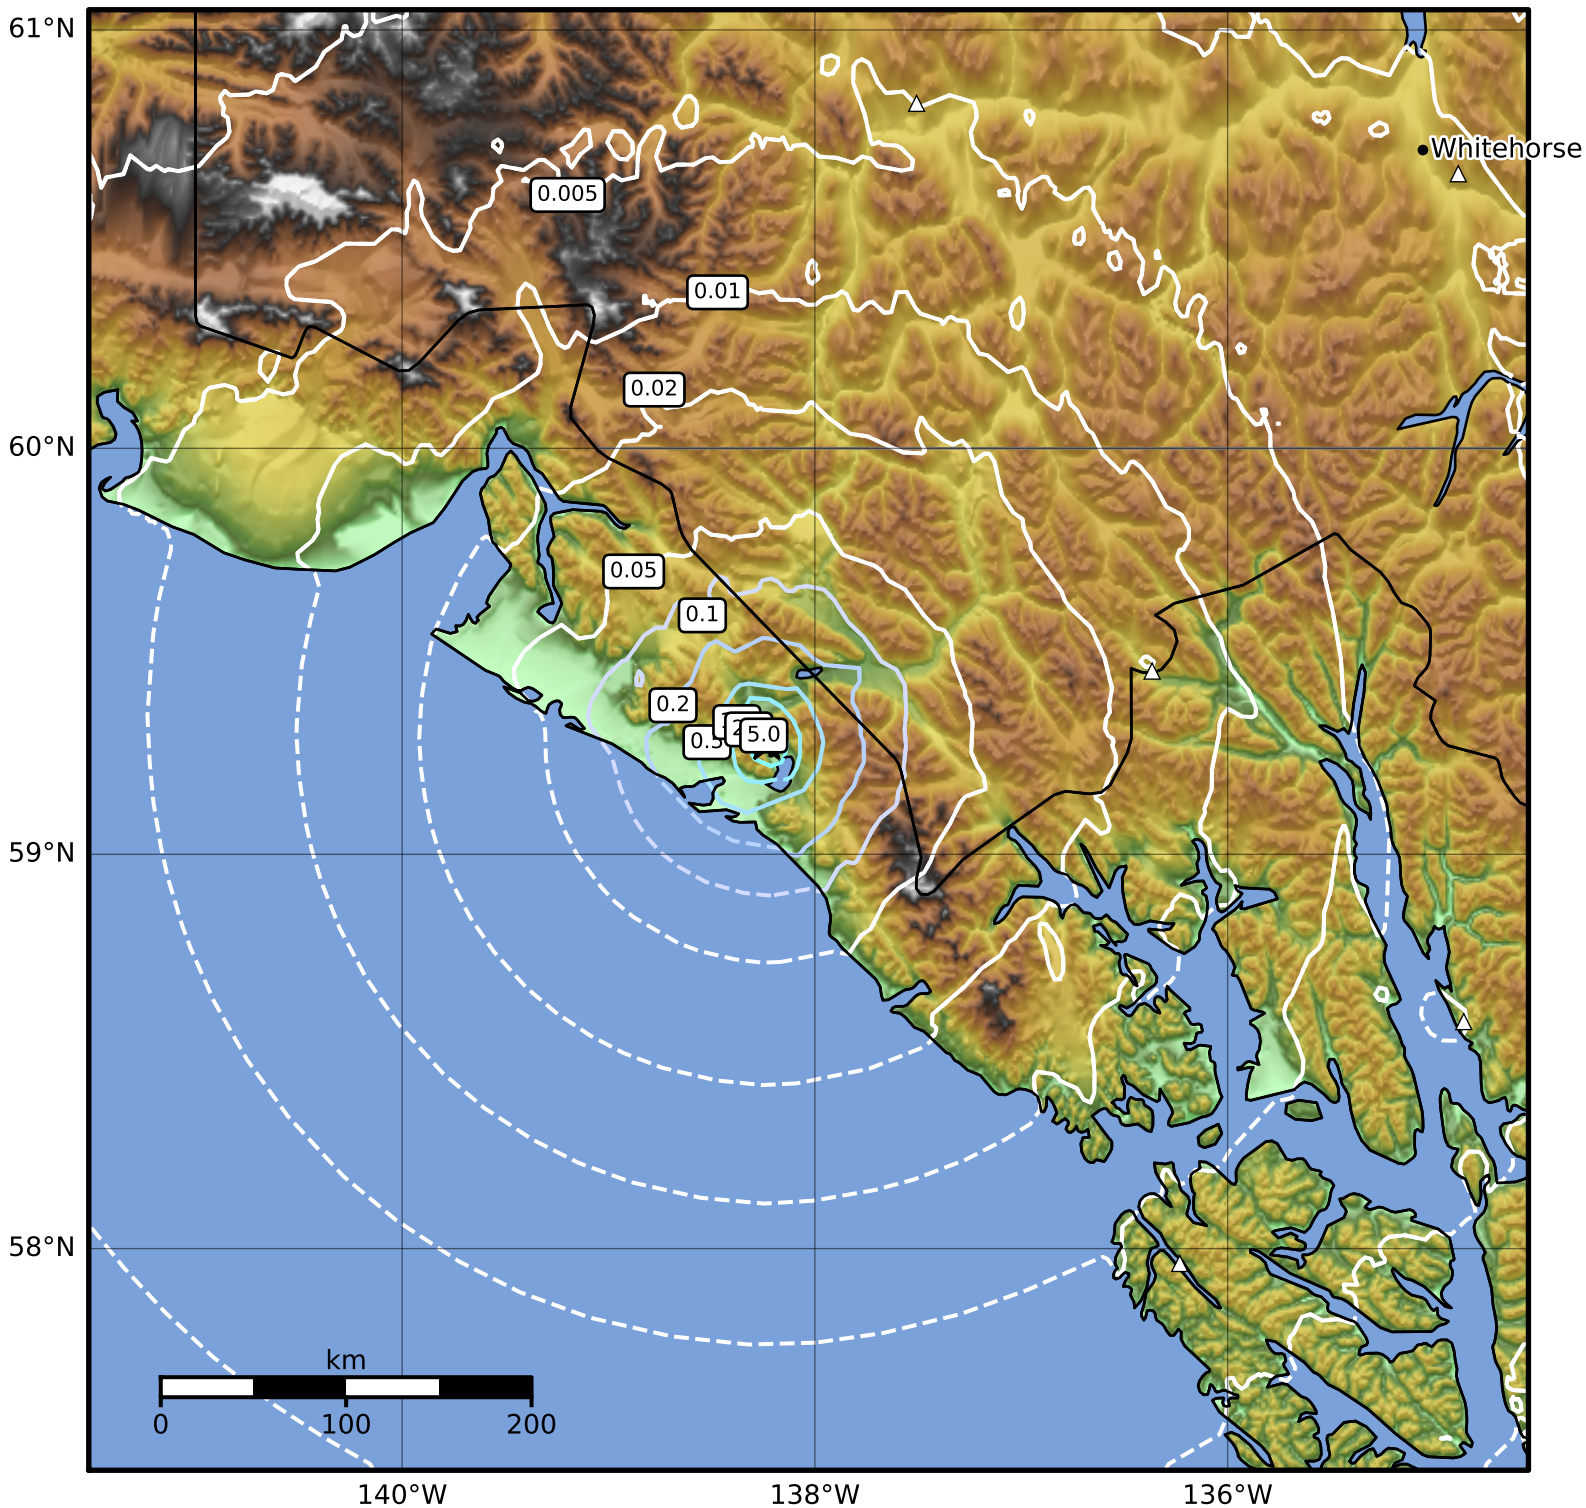

Peak Ground Acceleration Map Alaska Earthquake Center
ShakeMap: 89 km (55 miles) ESE of Yakutat
May 20, 2023 03:20:04 UTC M3.5 N59.28 W138.23 Depth: 0.0km ID:ak0236fl56nc

PGA (%g)	0.1	0.2	0.5	1	2	5	10	20	50	100	200
----------	-----	-----	-----	---	---	---	----	----	----	-----	-----

Scale based on Worden et al. (2012)

Version 1: Processed 2023-05-20T03:24:46Z

△ Seismic Instrument ○ Reported Intensity

★ Epicenter