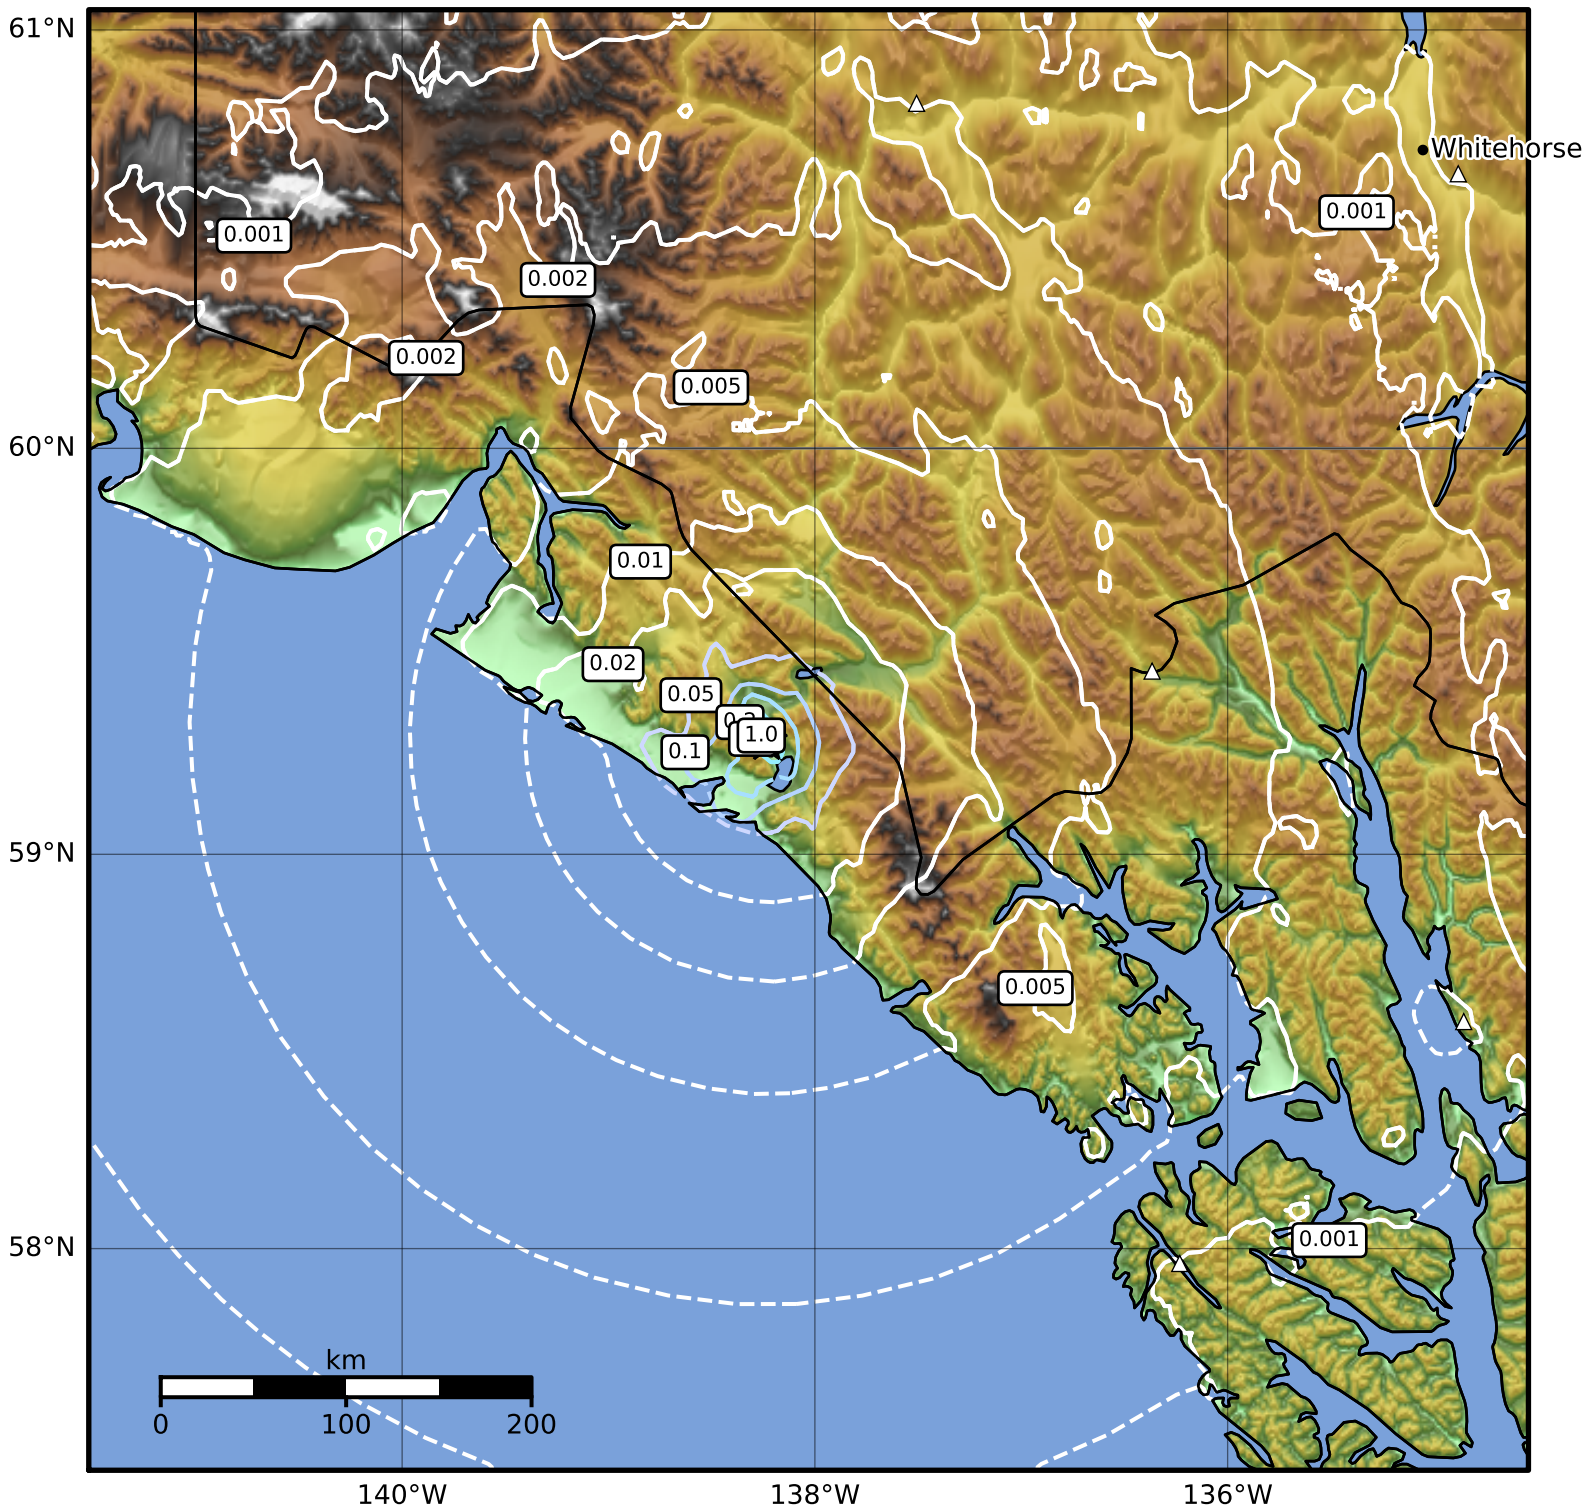

Peak Ground Velocity Map Alaska Earthquake Center  
ShakeMap: 89 km (55 miles) ESE of Yakutat  
May 20, 2023 03:20:04 UTC M3.5 N59.28 W138.23 Depth: 0.0km ID:ak0236fl56nc

Scale based on Worden et al. (2012)

Version 1: Processed 2023-05-20T03:24:46Z

△ Seismic Instrument ○ Reported Intensity

★ Epicenter