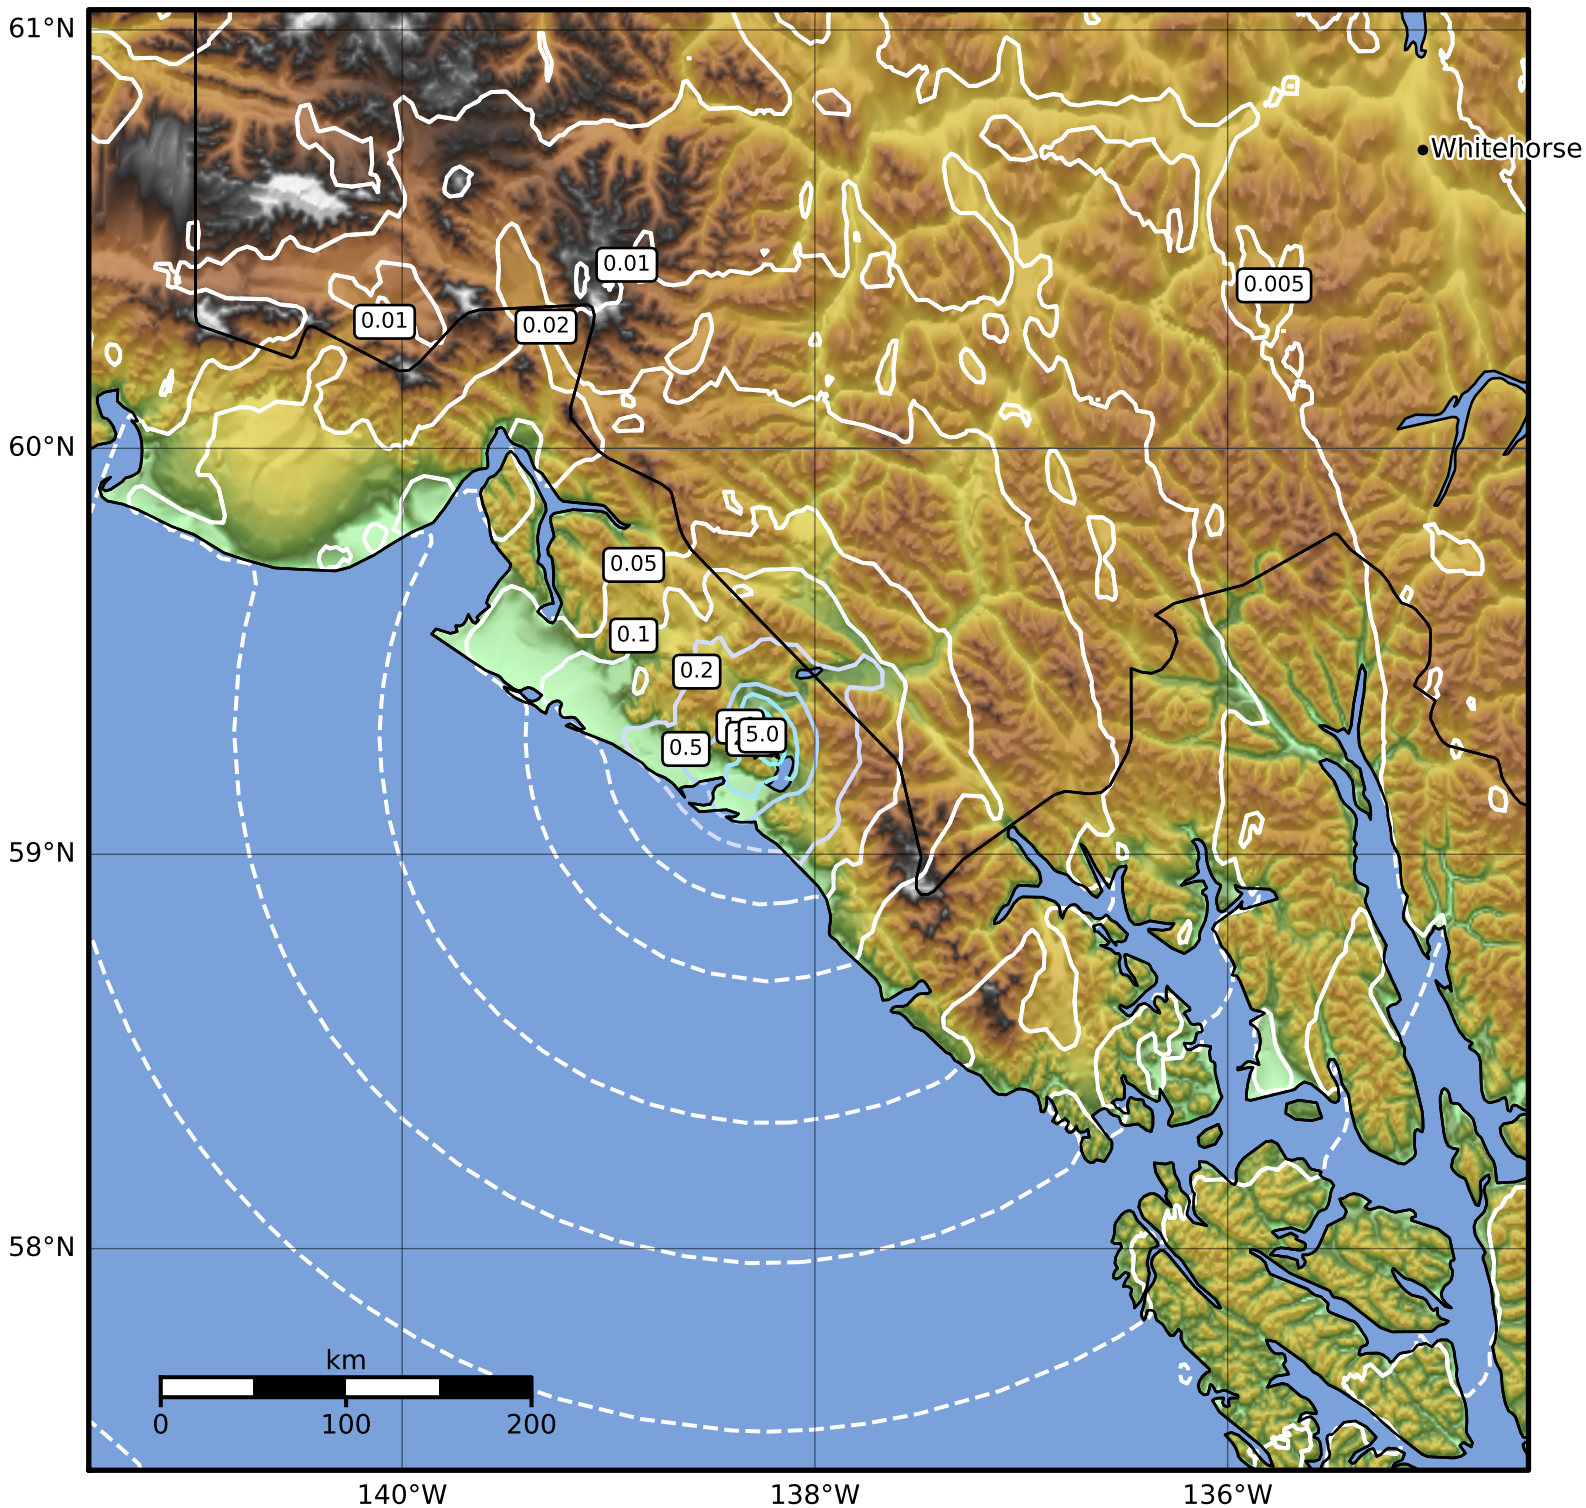

0.3 Second Peak Spectral Acceleration Map Alaska Earthquake Center
 ShakeMap: 89 km (55 miles) ESE of Yakutat
 May 20, 2023 03:20:04 UTC M3.5 N59.28 W138.23 Depth: 0.0km ID:ak0236fl56nc

SA(0.3) (%g)	0.1	0.2	0.5	1	2	5	10	20	50	100	200
--------------	-----	-----	-----	---	---	---	----	----	----	-----	-----

Scale based on Worden et al. (2012)

Version 1: Processed 2023-05-20T03:24:46Z

△ Seismic Instrument ○ Reported Intensity

★ Epicenter