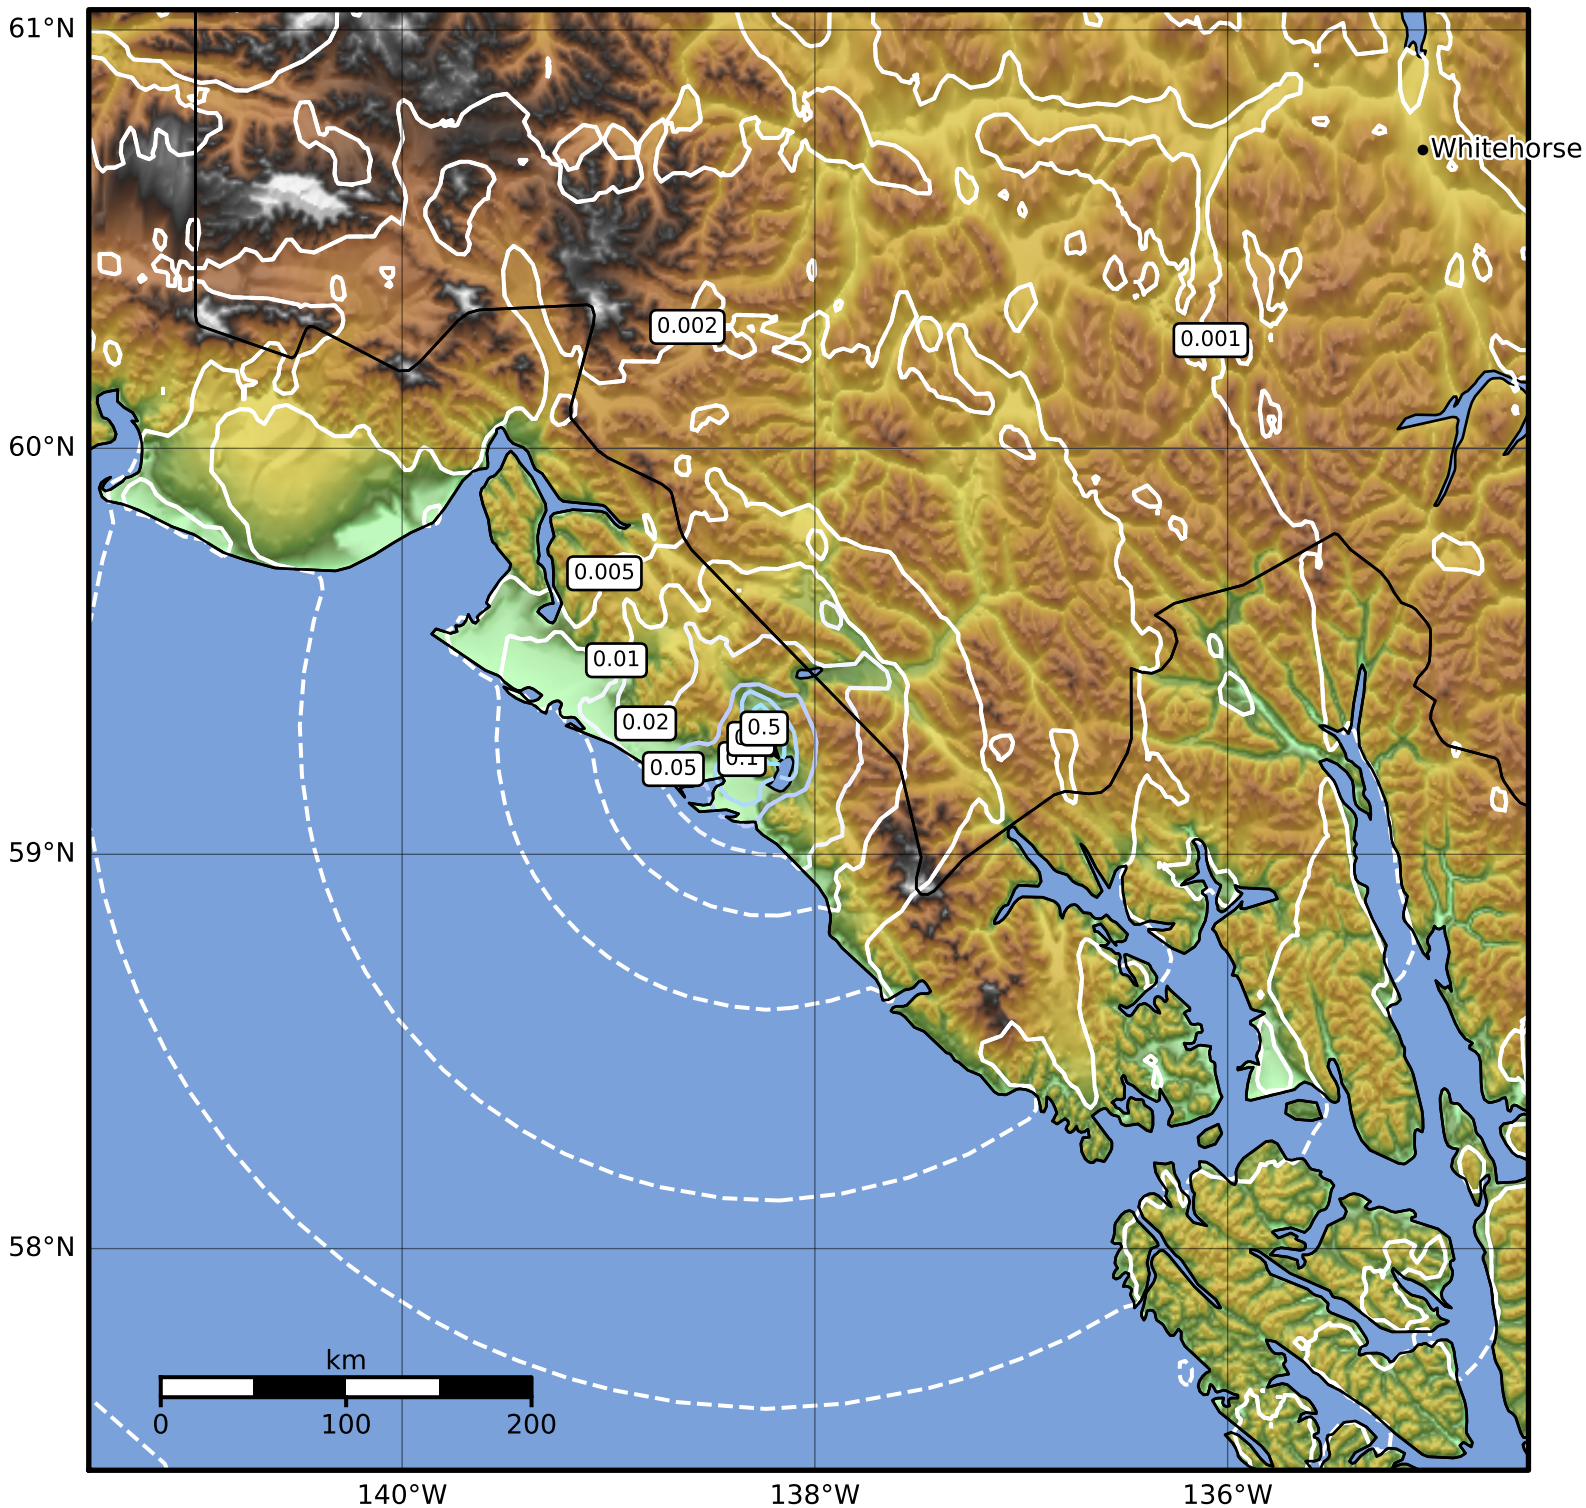

1.0 Second Peak Spectral Acceleration Map Alaska Earthquake Center
 ShakeMap: 89 km (55 miles) ESE of Yakutat
 May 20, 2023 03:20:04 UTC M3.5 N59.28 W138.23 Depth: 0.0km ID:ak0236fl56nc

SA(1.0) (%g)	0.1	0.2	0.5	1	2	5	10	20	50	100	200
--------------	-----	-----	-----	---	---	---	----	----	----	-----	-----

Scale based on Worden et al. (2012)

Version 1: Processed 2023-05-20T03:24:46Z

△ Seismic Instrument ○ Reported Intensity

★ Epicenter