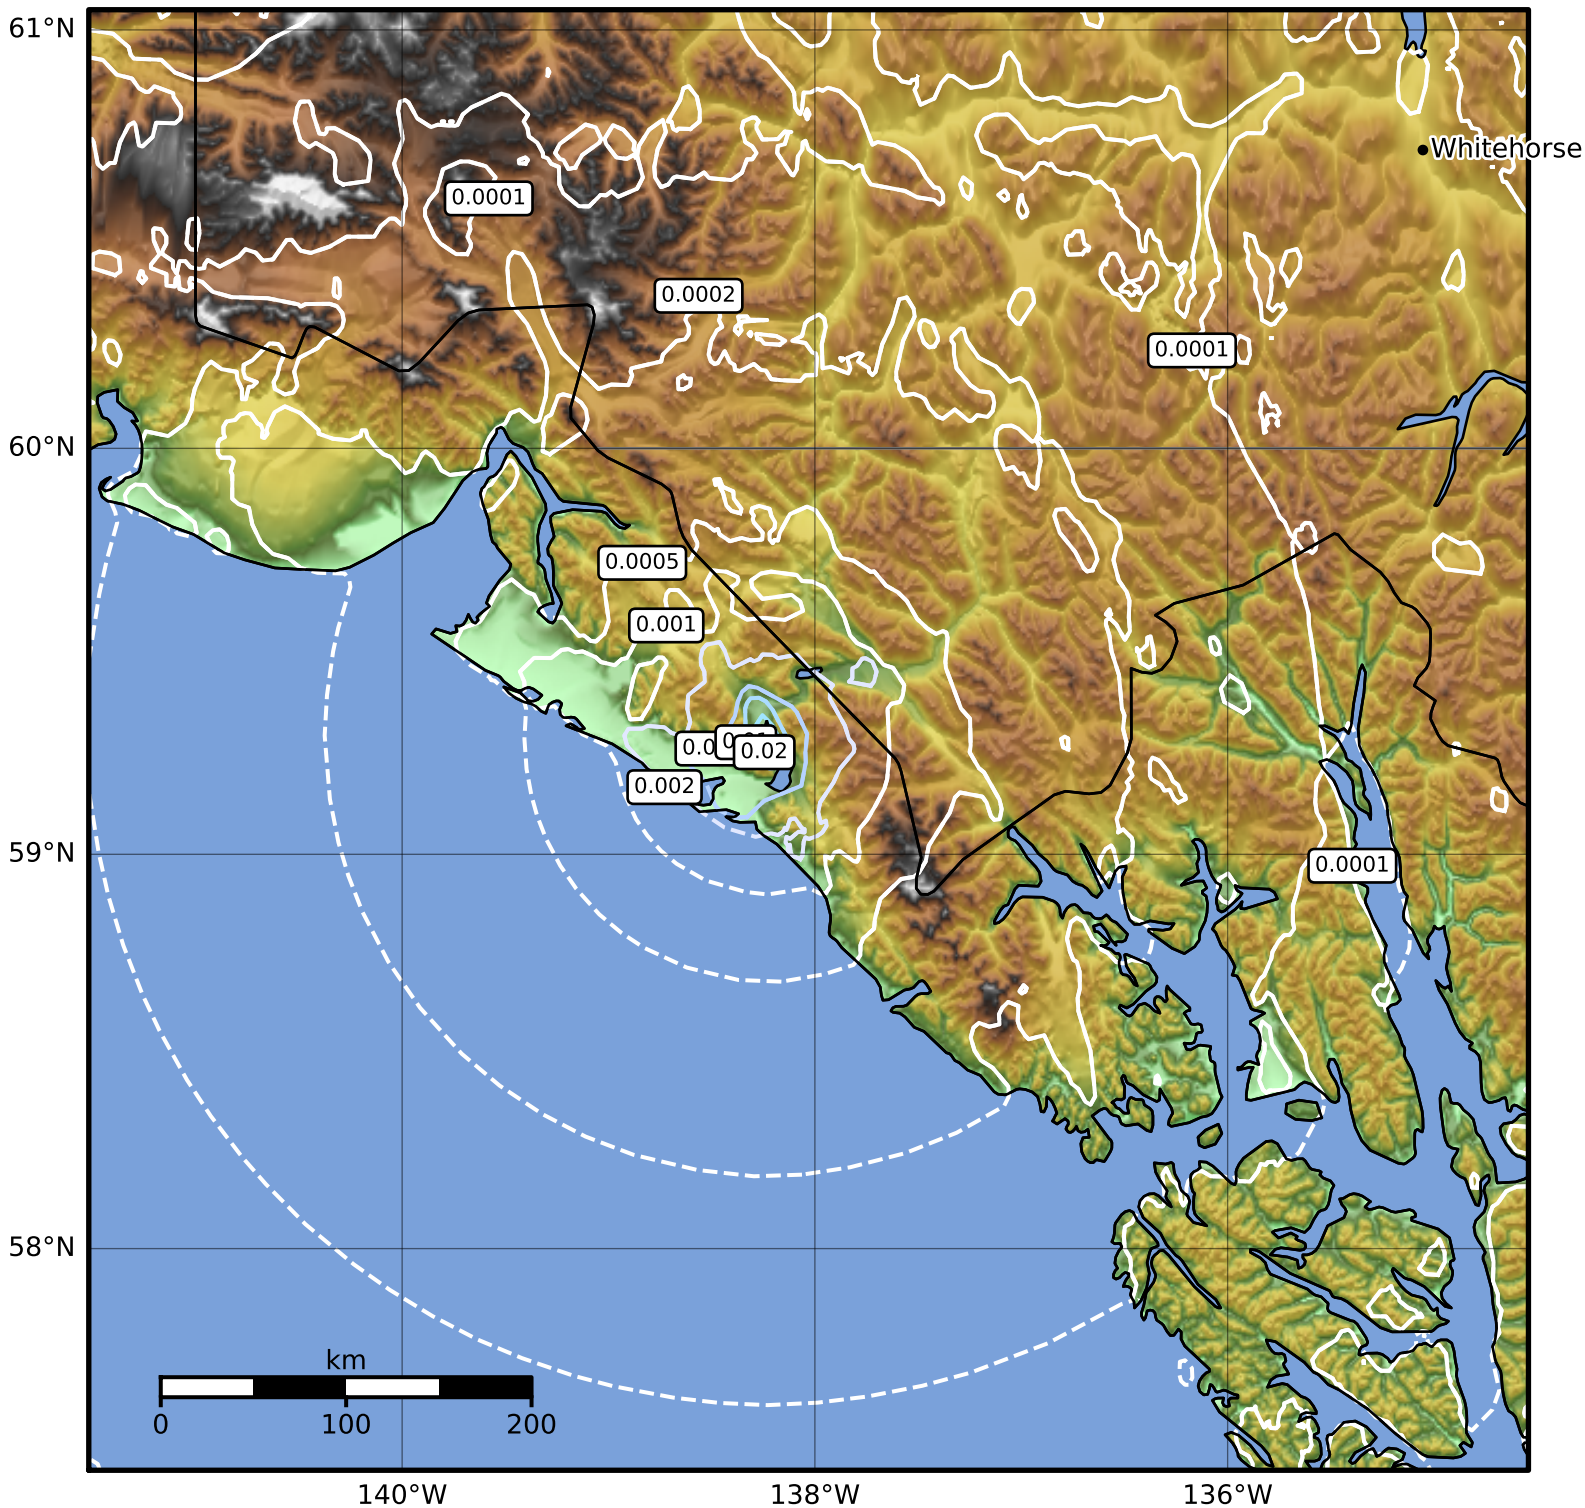

3.0 Second Peak Spectral Acceleration Map Alaska Earthquake Center
 ShakeMap: 89 km (55 miles) ESE of Yakutat
 May 20, 2023 03:20:04 UTC M3.5 N59.28 W138.23 Depth: 0.0km ID:ak0236fl56nc

Scale based on Worden et al. (2012)

Version 1: Processed 2023-05-20T03:24:46Z

△ Seismic Instrument ○ Reported Intensity

★ Epicenter