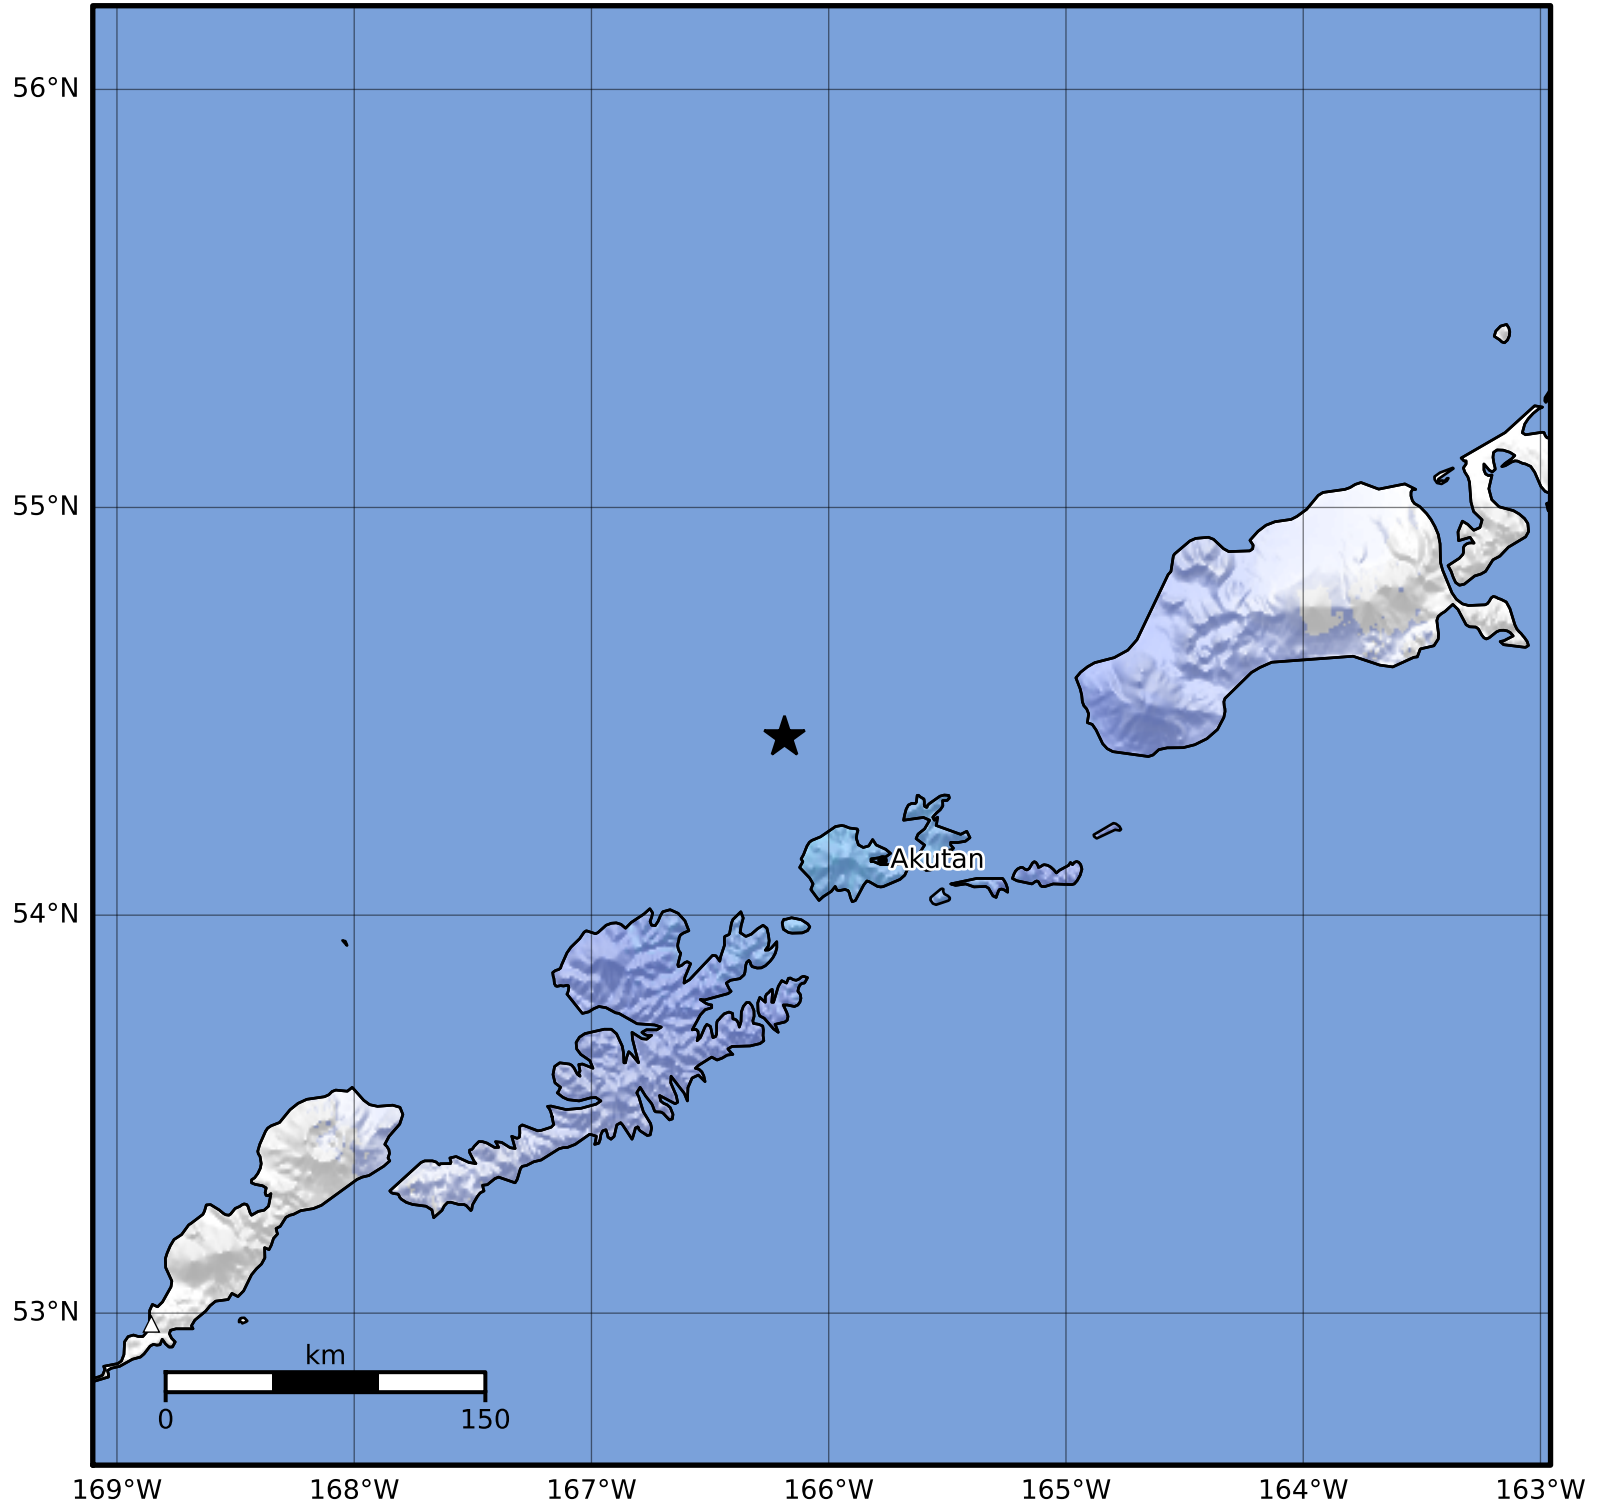

Macroseismic Intensity Map Alaska Earthquake Center  
 ShakeMap: 43 km (27 miles) NW of Akutan  
 May 21, 2023 03:19:12 UTC M3.7 N54.44 W166.19 Depth: 40.1km ID:ak0236h8oc2y

SHAKING	Not felt	Weak	Light	Moderate	Strong	Very strong	Severe	Violent	Extreme
DAMAGE	None	None	None	Very light	Light	Moderate	Moderate/heavy	Heavy	Very heavy
PGA(%g)	<0.0464	0.297	2.76	6.2	11.5	21.5	40.1	74.7	>139
PGV(cm/s)	<0.0215	0.135	1.41	4.65	9.64	20	41.4	85.8	>178
INTENSITY	<b>I</b>	<b>II-III</b>	<b>IV</b>	<b>V</b>	<b>VI</b>	<b>VII</b>	<b>VIII</b>	<b>IX</b>	<b>X+</b>

Scale based on Worden et al. (2012)

△ Seismic Instrument ○ Reported Intensity

★ Epicenter

Version 1: Processed 2023-05-21T08:07:31Z