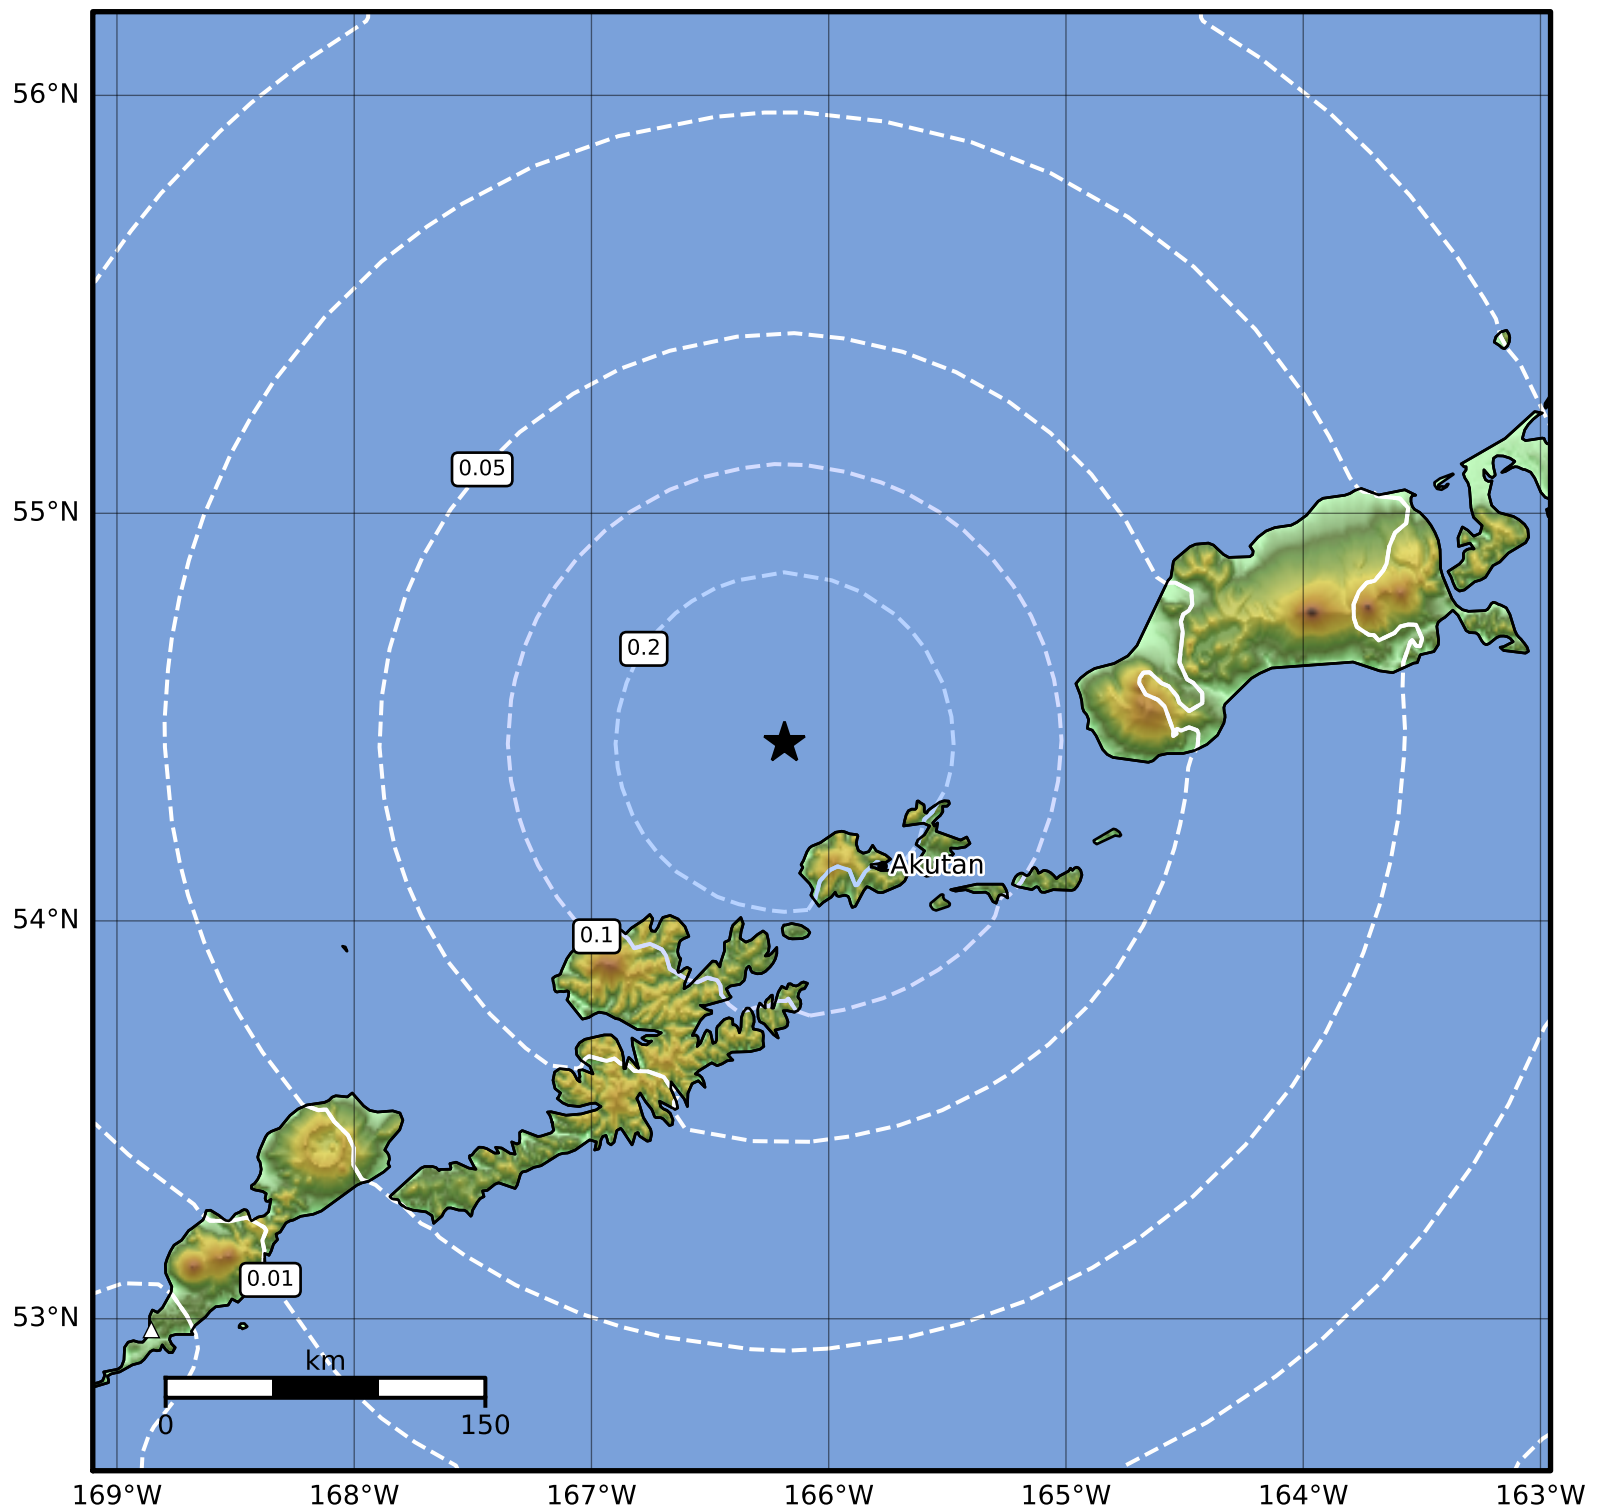

Peak Ground Acceleration Map Alaska Earthquake Center  
ShakeMap: 43 km (27 miles) NW of Akutan  
May 21, 2023 03:19:12 UTC M3.7 N54.44 W166.19 Depth: 40.1km ID:ak0236h8oc2y

PGA (%g)	0.1	0.2	0.5	1	2	5	10	20	50	100	200
----------	-----	-----	-----	---	---	---	----	----	----	-----	-----

Scale based on Worden et al. (2012)

Version 1: Processed 2023-05-21T08:07:31Z

△ Seismic Instrument ○ Reported Intensity

★ Epicenter