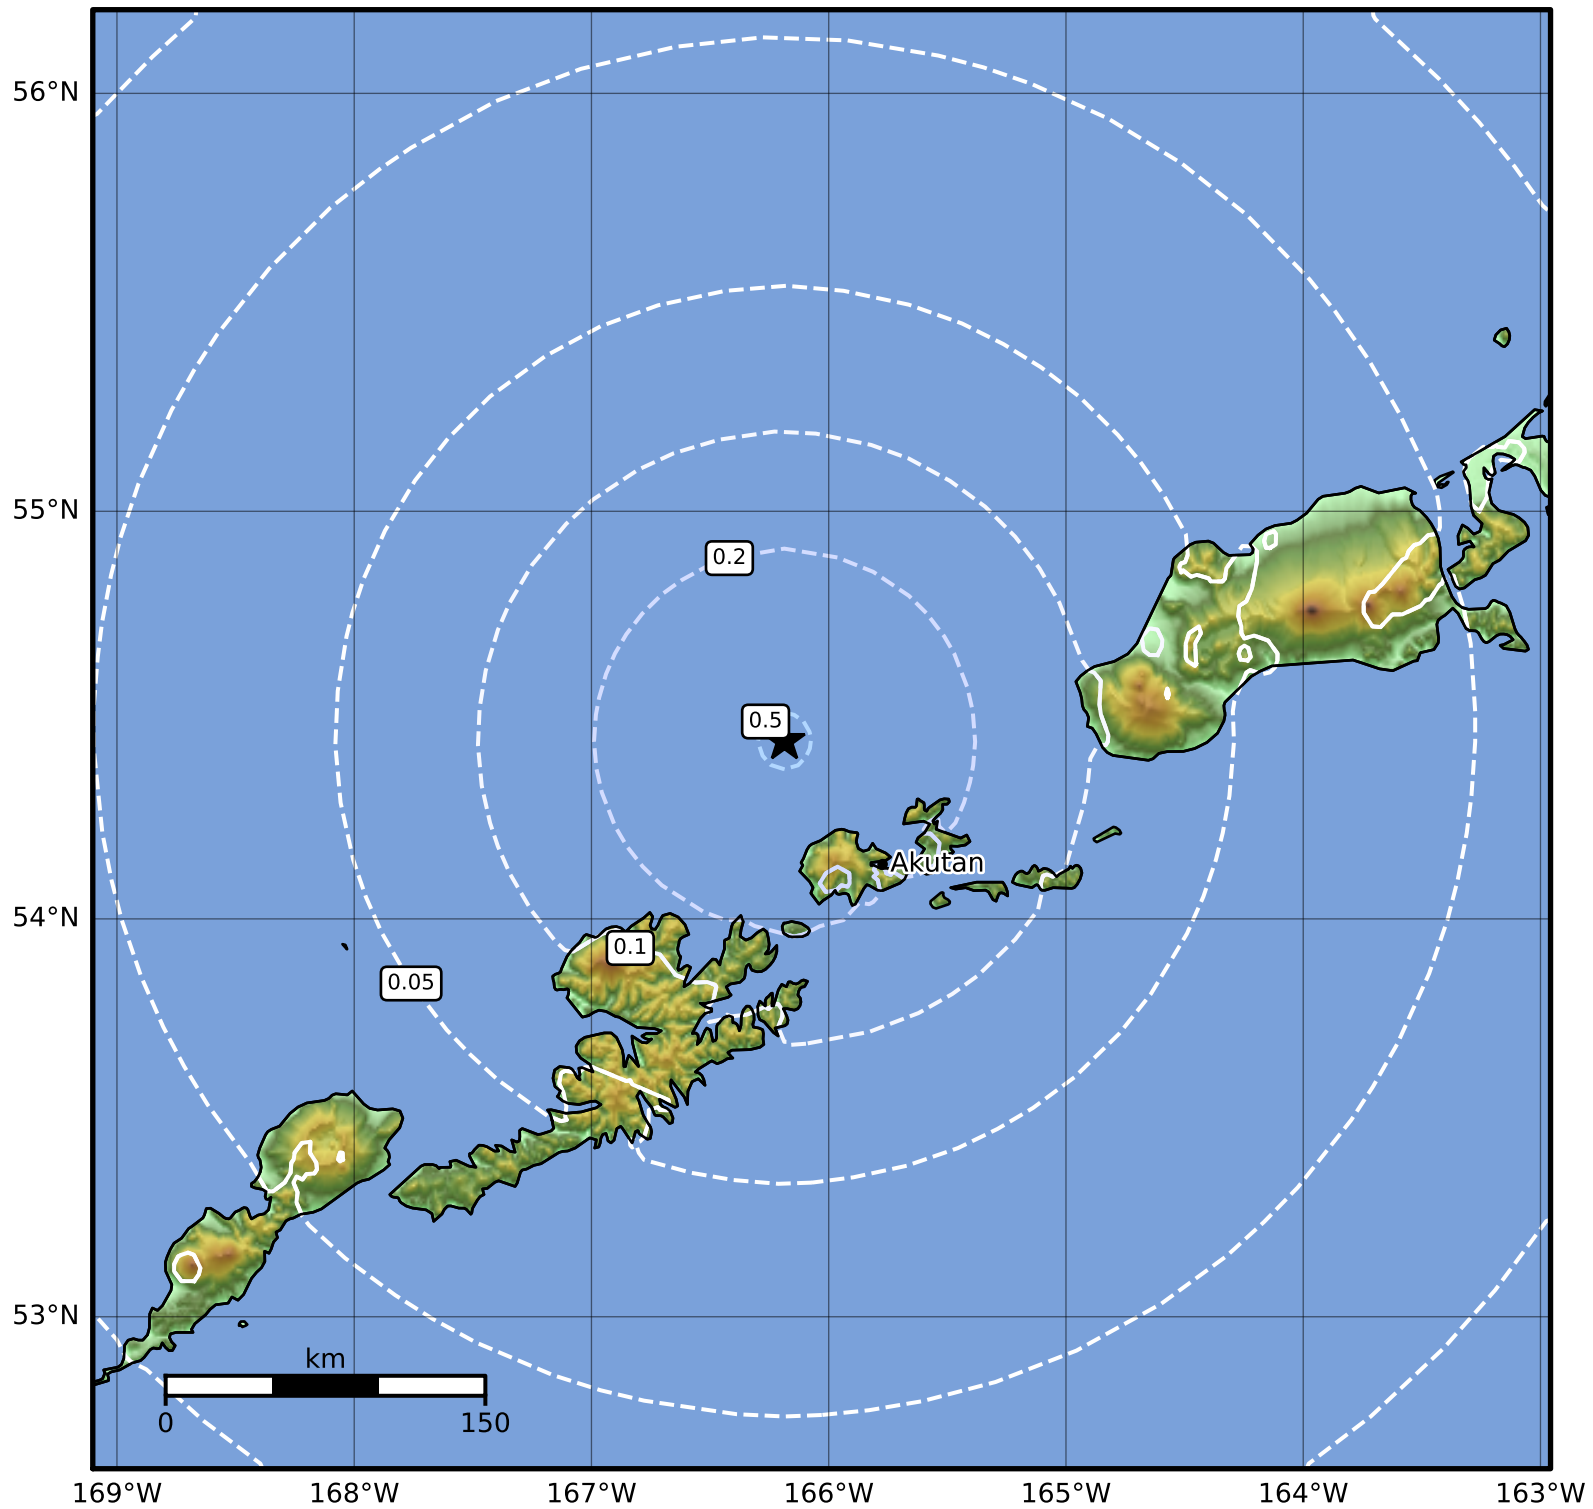

0.3 Second Peak Spectral Acceleration Map Alaska Earthquake Center
 ShakeMap: 43 km (27 miles) NW of Akutan
 May 21, 2023 03:19:12 UTC M3.7 N54.44 W166.19 Depth: 40.1km ID:ak0236h8oc2y

SA(0.3) (%g)	0.1	0.2	0.5	1	2	5	10	20	50	100	200
--------------	-----	-----	-----	---	---	---	----	----	----	-----	-----

Scale based on Worden et al. (2012)

Version 1: Processed 2023-05-21T08:07:31Z

△ Seismic Instrument ○ Reported Intensity

★ Epicenter