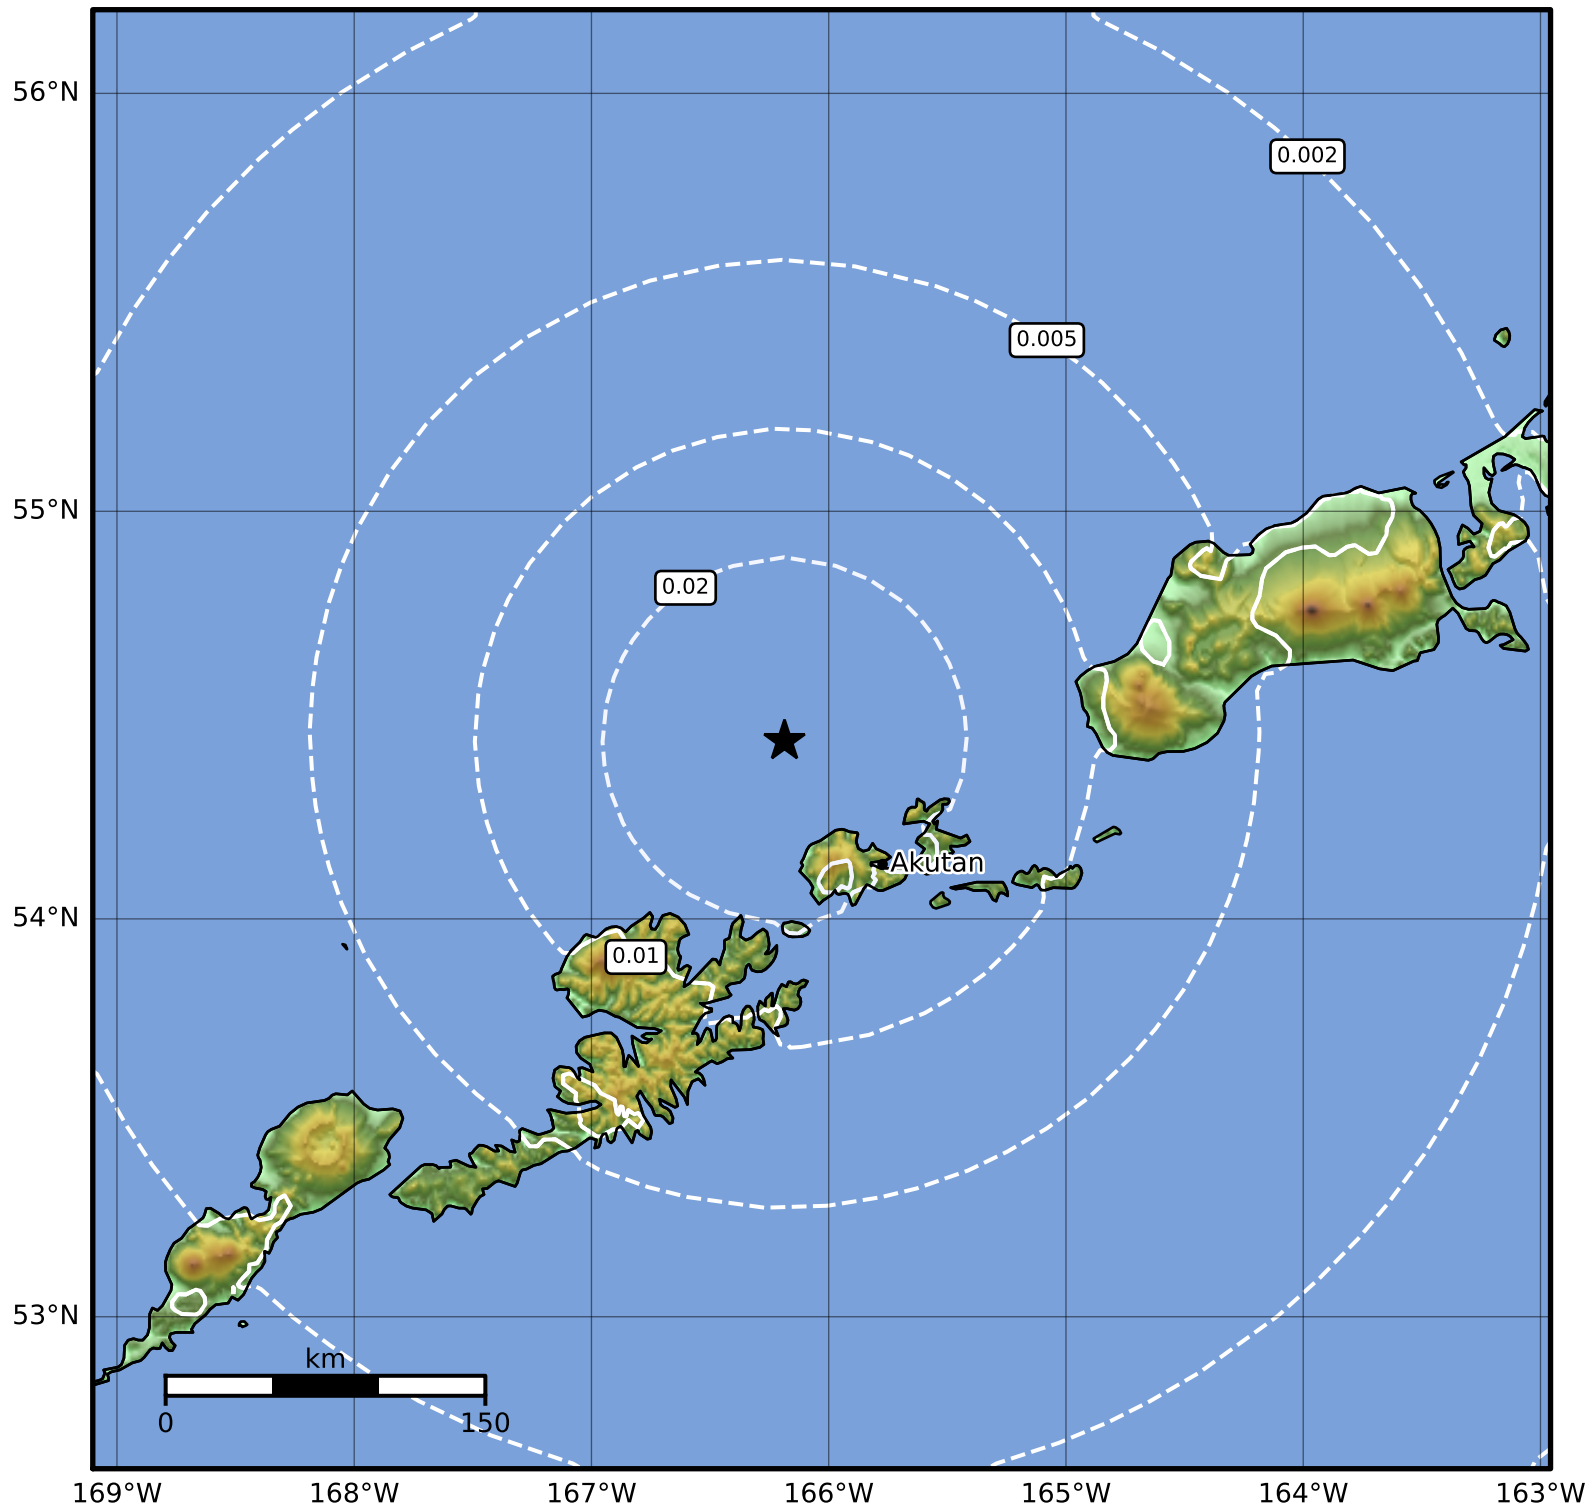

1.0 Second Peak Spectral Acceleration Map Alaska Earthquake Center
 ShakeMap: 43 km (27 miles) NW of Akutan
 May 21, 2023 03:19:12 UTC M3.7 N54.44 W166.19 Depth: 40.1km ID:ak0236h8oc2y

SA(1.0) (%g)	0.1	0.2	0.5	1	2	5	10	20	50	100	200
--------------	-----	-----	-----	---	---	---	----	----	----	-----	-----

Scale based on Worden et al. (2012)

Version 1: Processed 2023-05-21T08:07:31Z

△ Seismic Instrument ○ Reported Intensity

★ Epicenter