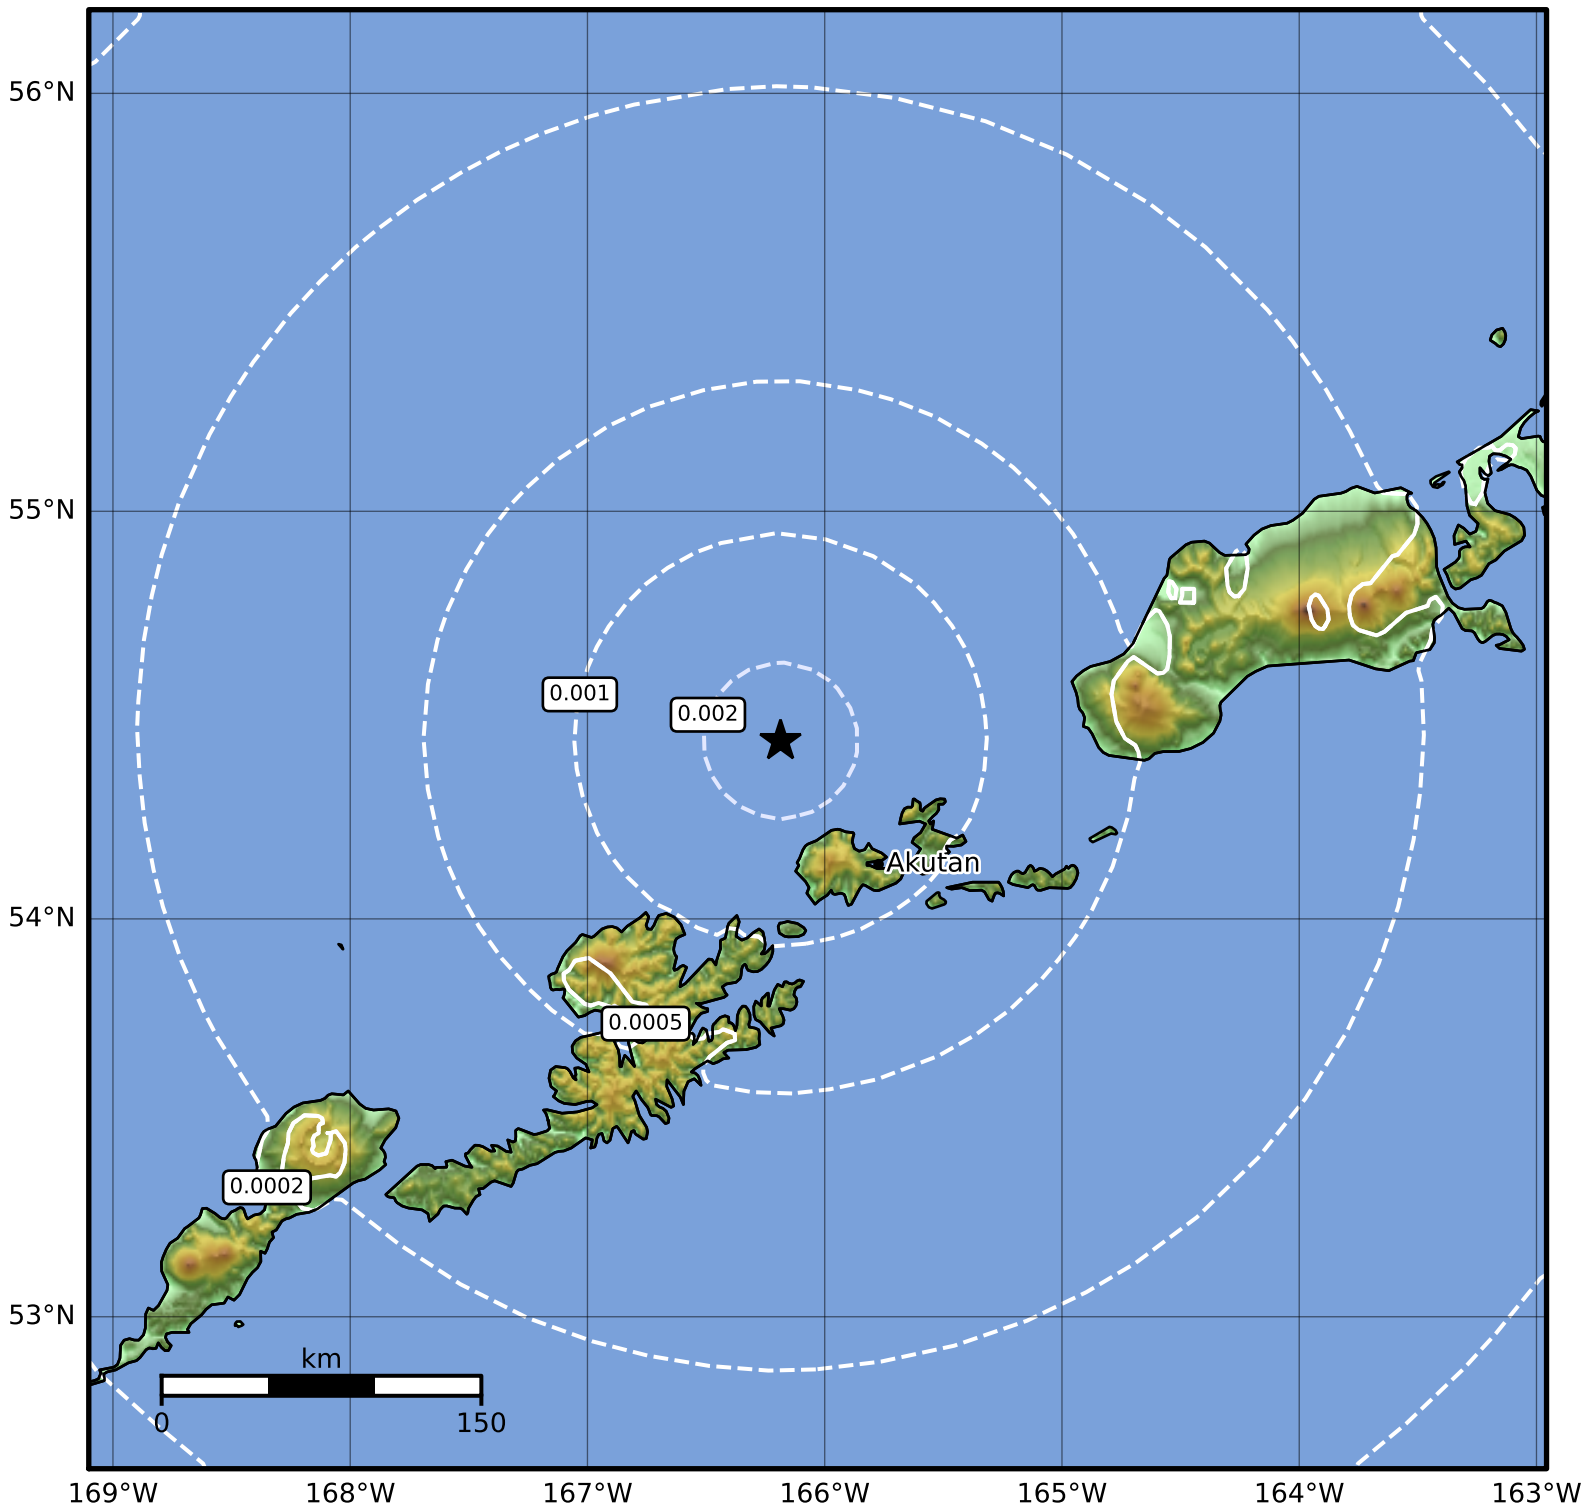

3.0 Second Peak Spectral Acceleration Map Alaska Earthquake Center  
ShakeMap: 43 km (27 miles) NW of Akutan  
May 21, 2023 03:19:12 UTC M3.7 N54.44 W166.19 Depth: 40.1km ID:ak0236h8oc2y

Scale based on Worden et al. (2012)

△ Seismic Instrument ○ Reported Intensity

★ Epicenter

Version 1: Processed 2023-05-21T08:07:31Z