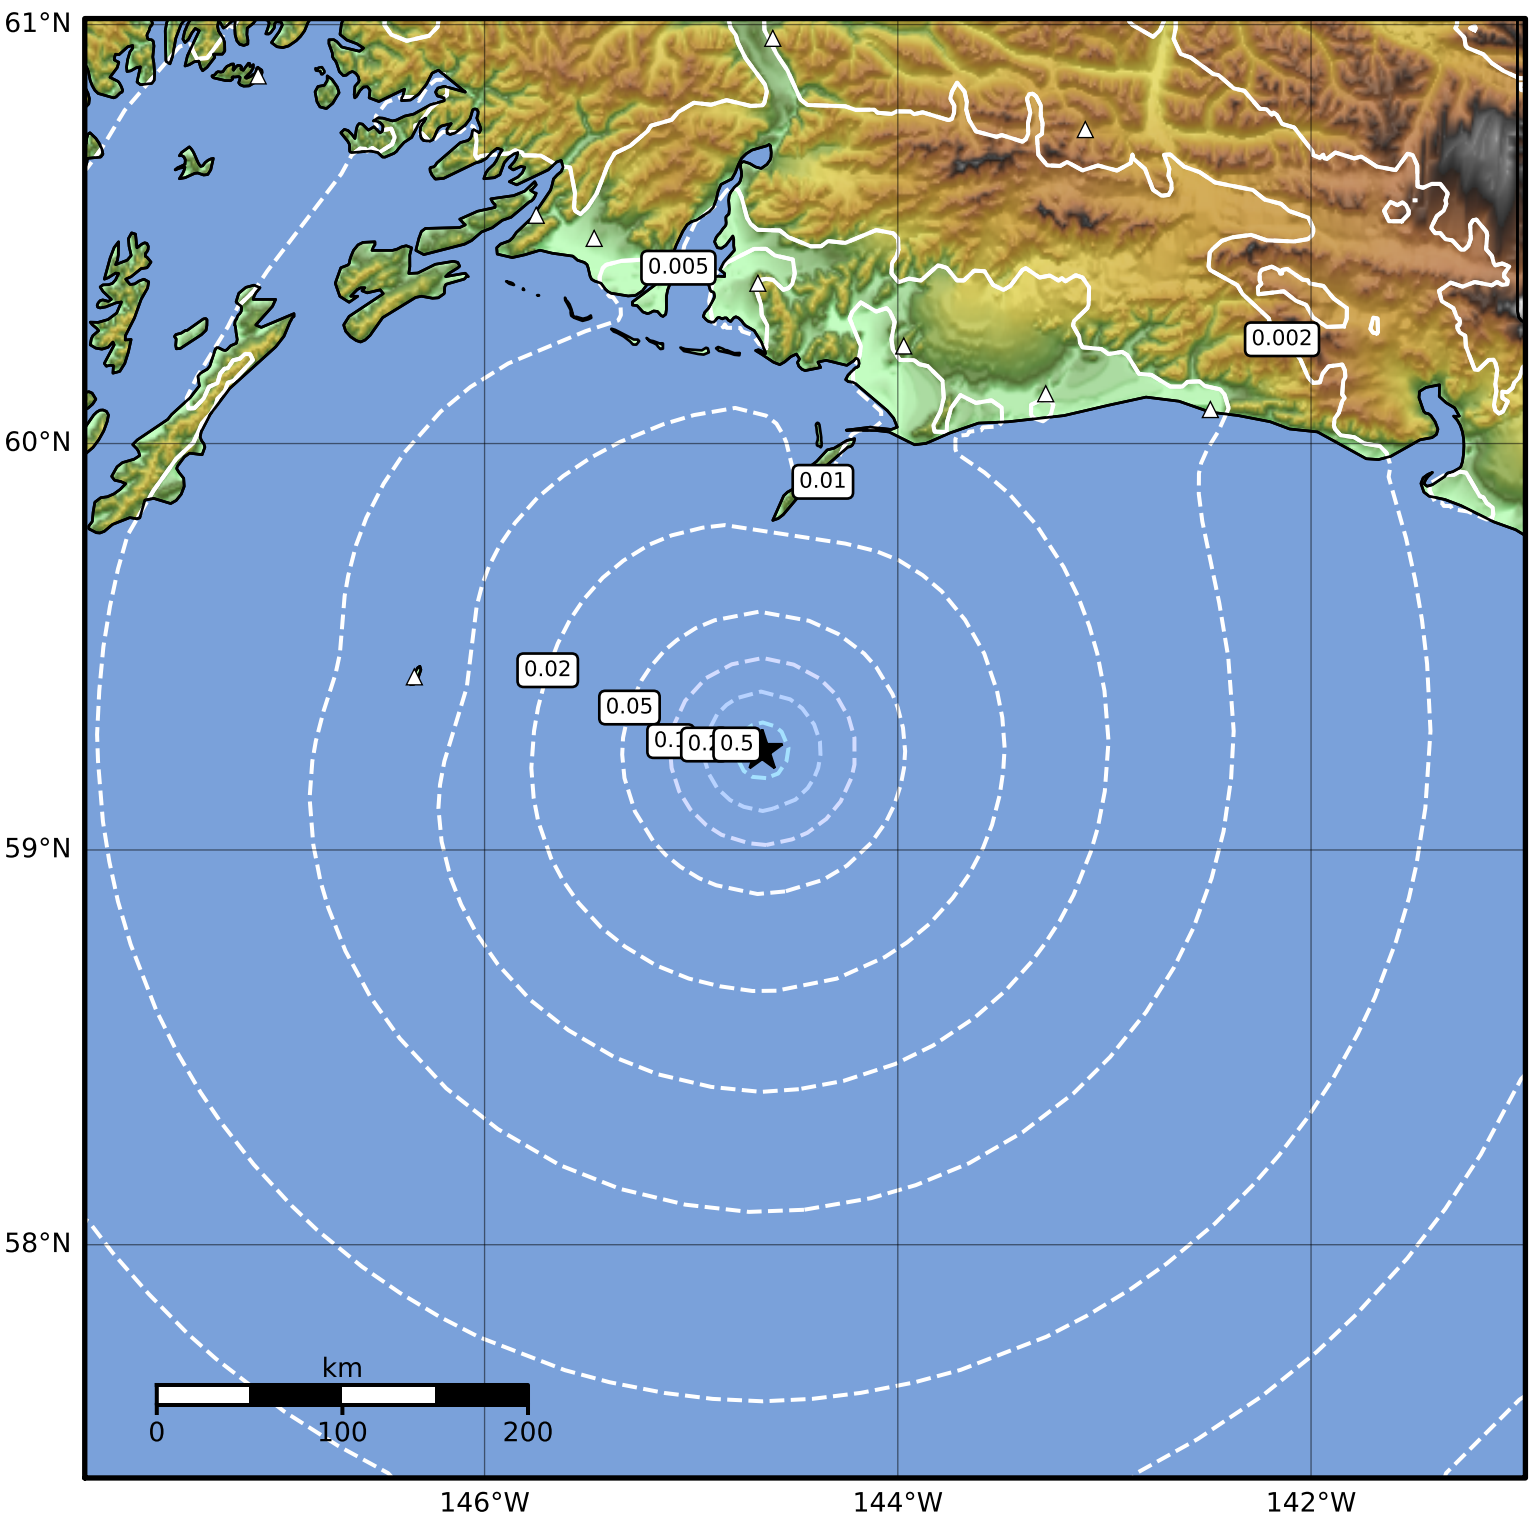

Peak Ground Acceleration Map Alaska Earthquake Center  
 ShakeMap: 96 km (60 miles) ESE of Middleton Island  
 May 21, 2023 10:00:11 UTC M3.6 N59.25 W144.66 Depth: 5.0km ID:ak0236hcqakb

PGA (%g)	0.1	0.2	0.5	1	2	5	10	20	50	100	200
----------	-----	-----	-----	---	---	---	----	----	----	-----	-----

Scale based on Worden et al. (2012)

Version 2: Processed 2023-05-21T17:14:42Z

△ Seismic Instrument   ○ Reported Intensity   ★ Epicenter