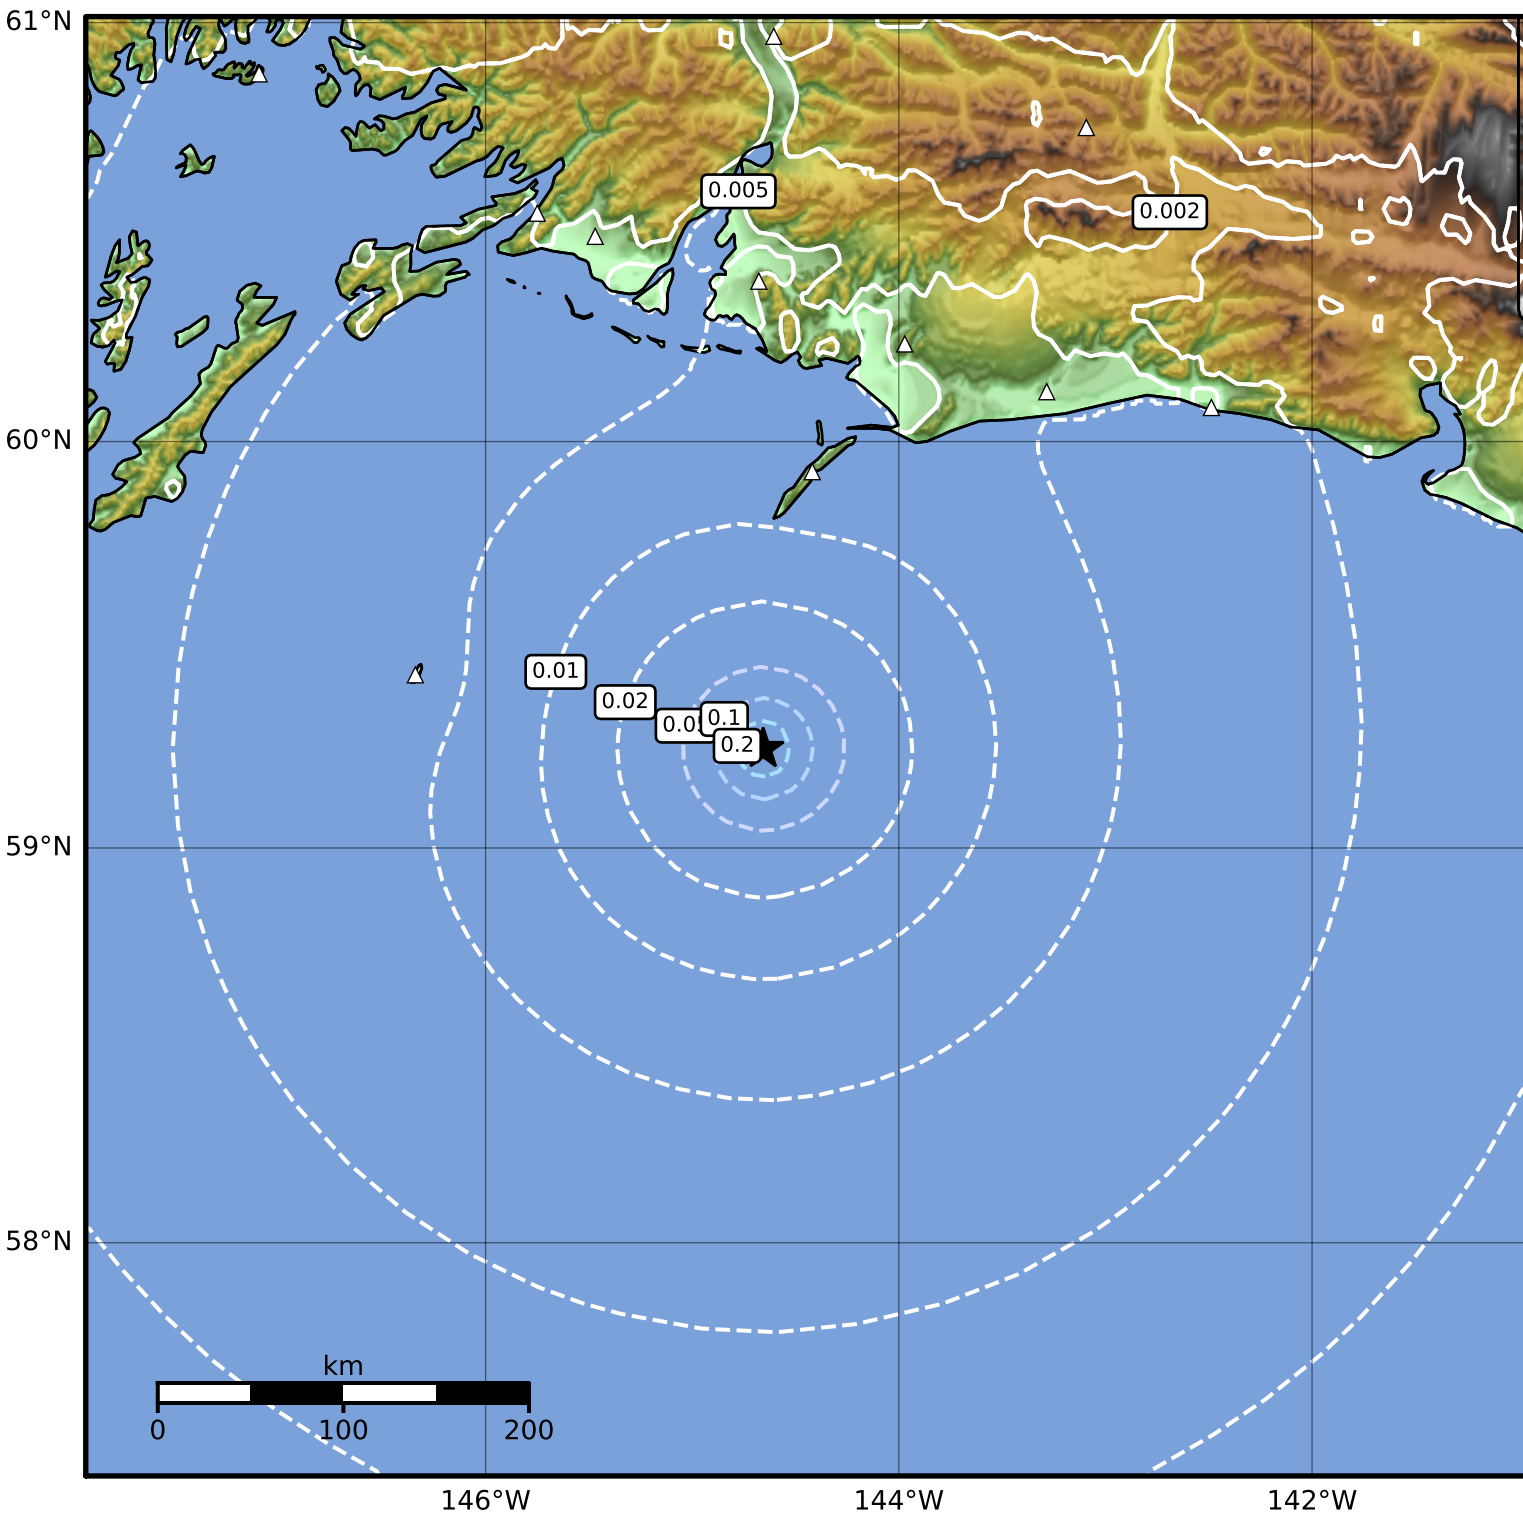

Peak Ground Velocity Map Alaska Earthquake Center  
 ShakeMap: 96 km (60 miles) ESE of Middleton Island  
 May 21, 2023 10:00:11 UTC M3.6 N59.25 W144.66 Depth: 5.0km ID:ak0236hcqakb

PGV (cm/s)	0.1	0.2	0.5	1	2	5	10	20	50	100	200
------------	-----	-----	-----	---	---	---	----	----	----	-----	-----

Scale based on Worden et al. (2012)

Version 2: Processed 2023-05-21T17:14:42Z

△ Seismic Instrument ○ Reported Intensity

★ Epicenter