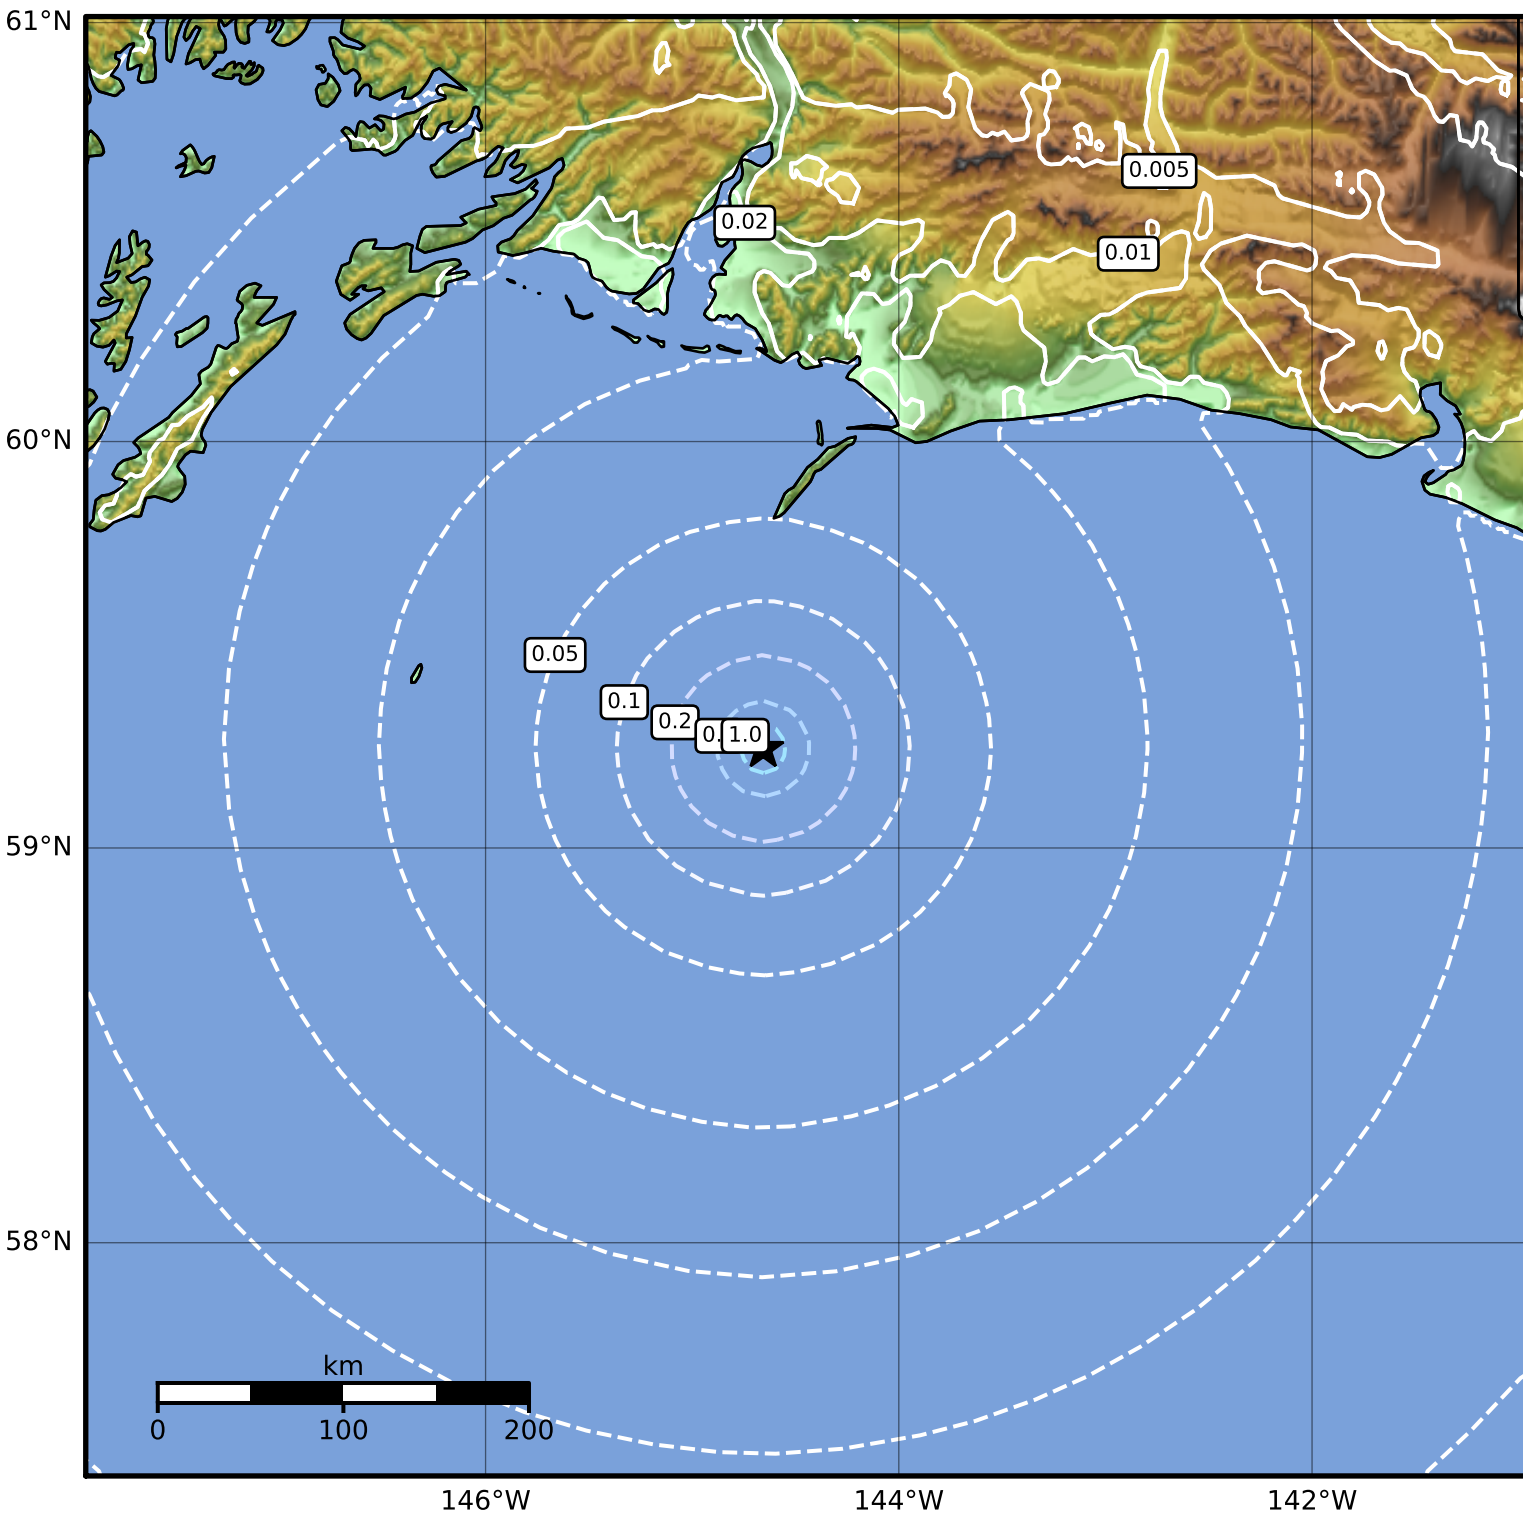

0.3 Second Peak Spectral Acceleration Map Alaska Earthquake Center  
 ShakeMap: 96 km (60 miles) ESE of Middleton Island  
 May 21, 2023 10:00:11 UTC M3.6 N59.25 W144.66 Depth: 5.0km ID:ak0236hcqakb

SA(0.3) (%g)	0.1	0.2	0.5	1	2	5	10	20	50	100	200
--------------	-----	-----	-----	---	---	---	----	----	----	-----	-----

Scale based on Worden et al. (2012)

△ Seismic Instrument ○ Reported Intensity

★ Epicenter

Version 2: Processed 2023-05-21T17:14:42Z