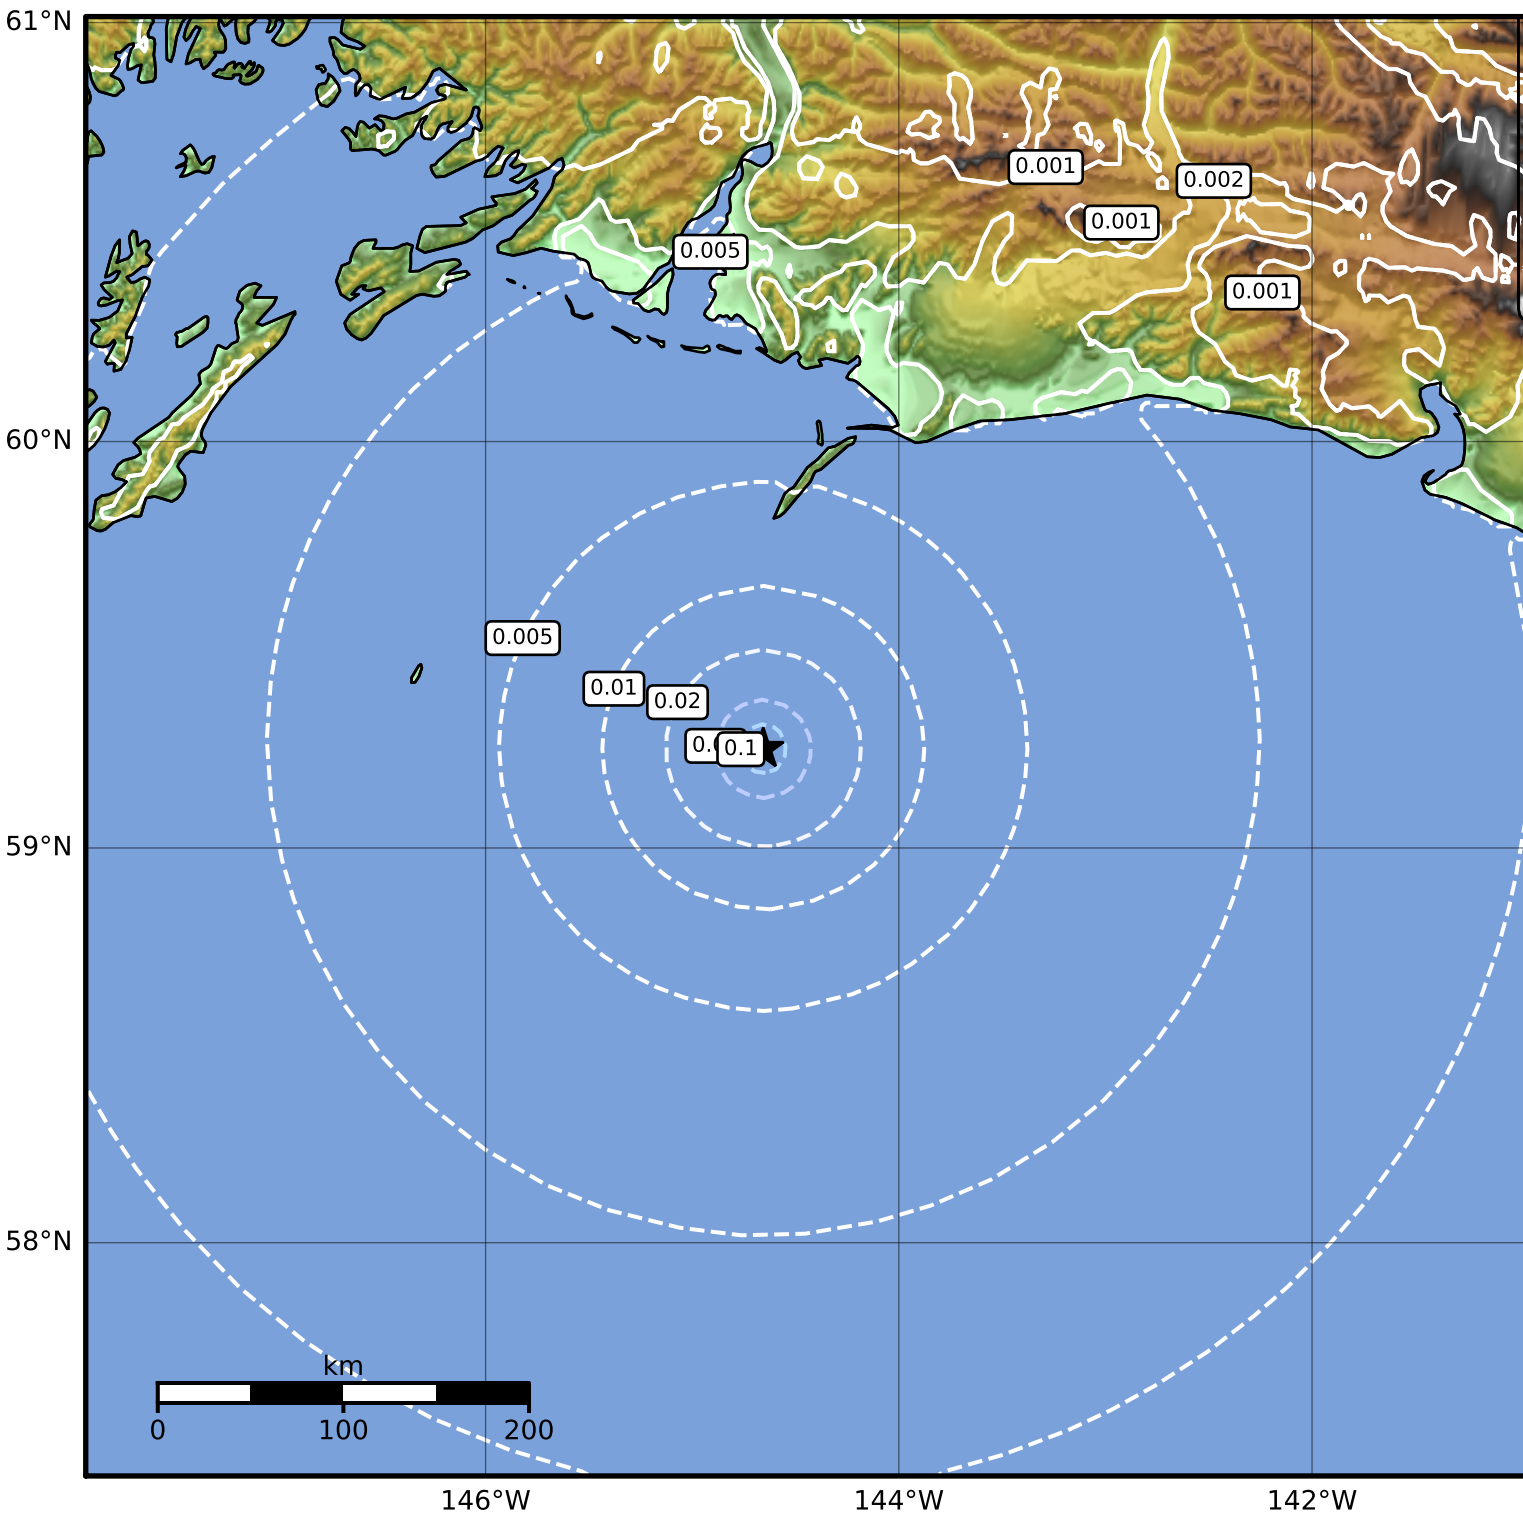

1.0 Second Peak Spectral Acceleration Map Alaska Earthquake Center
 ShakeMap: 96 km (60 miles) ESE of Middleton Island
 May 21, 2023 10:00:11 UTC M3.6 N59.25 W144.66 Depth: 5.0km ID:ak0236hcqakb

SA(1.0) (%g)	0.1	0.2	0.5	1	2	5	10	20	50	100	200
--------------	-----	-----	-----	---	---	---	----	----	----	-----	-----

Scale based on Worden et al. (2012)

△ Seismic Instrument ○ Reported Intensity

★ Epicenter

Version 2: Processed 2023-05-21T17:14:42Z