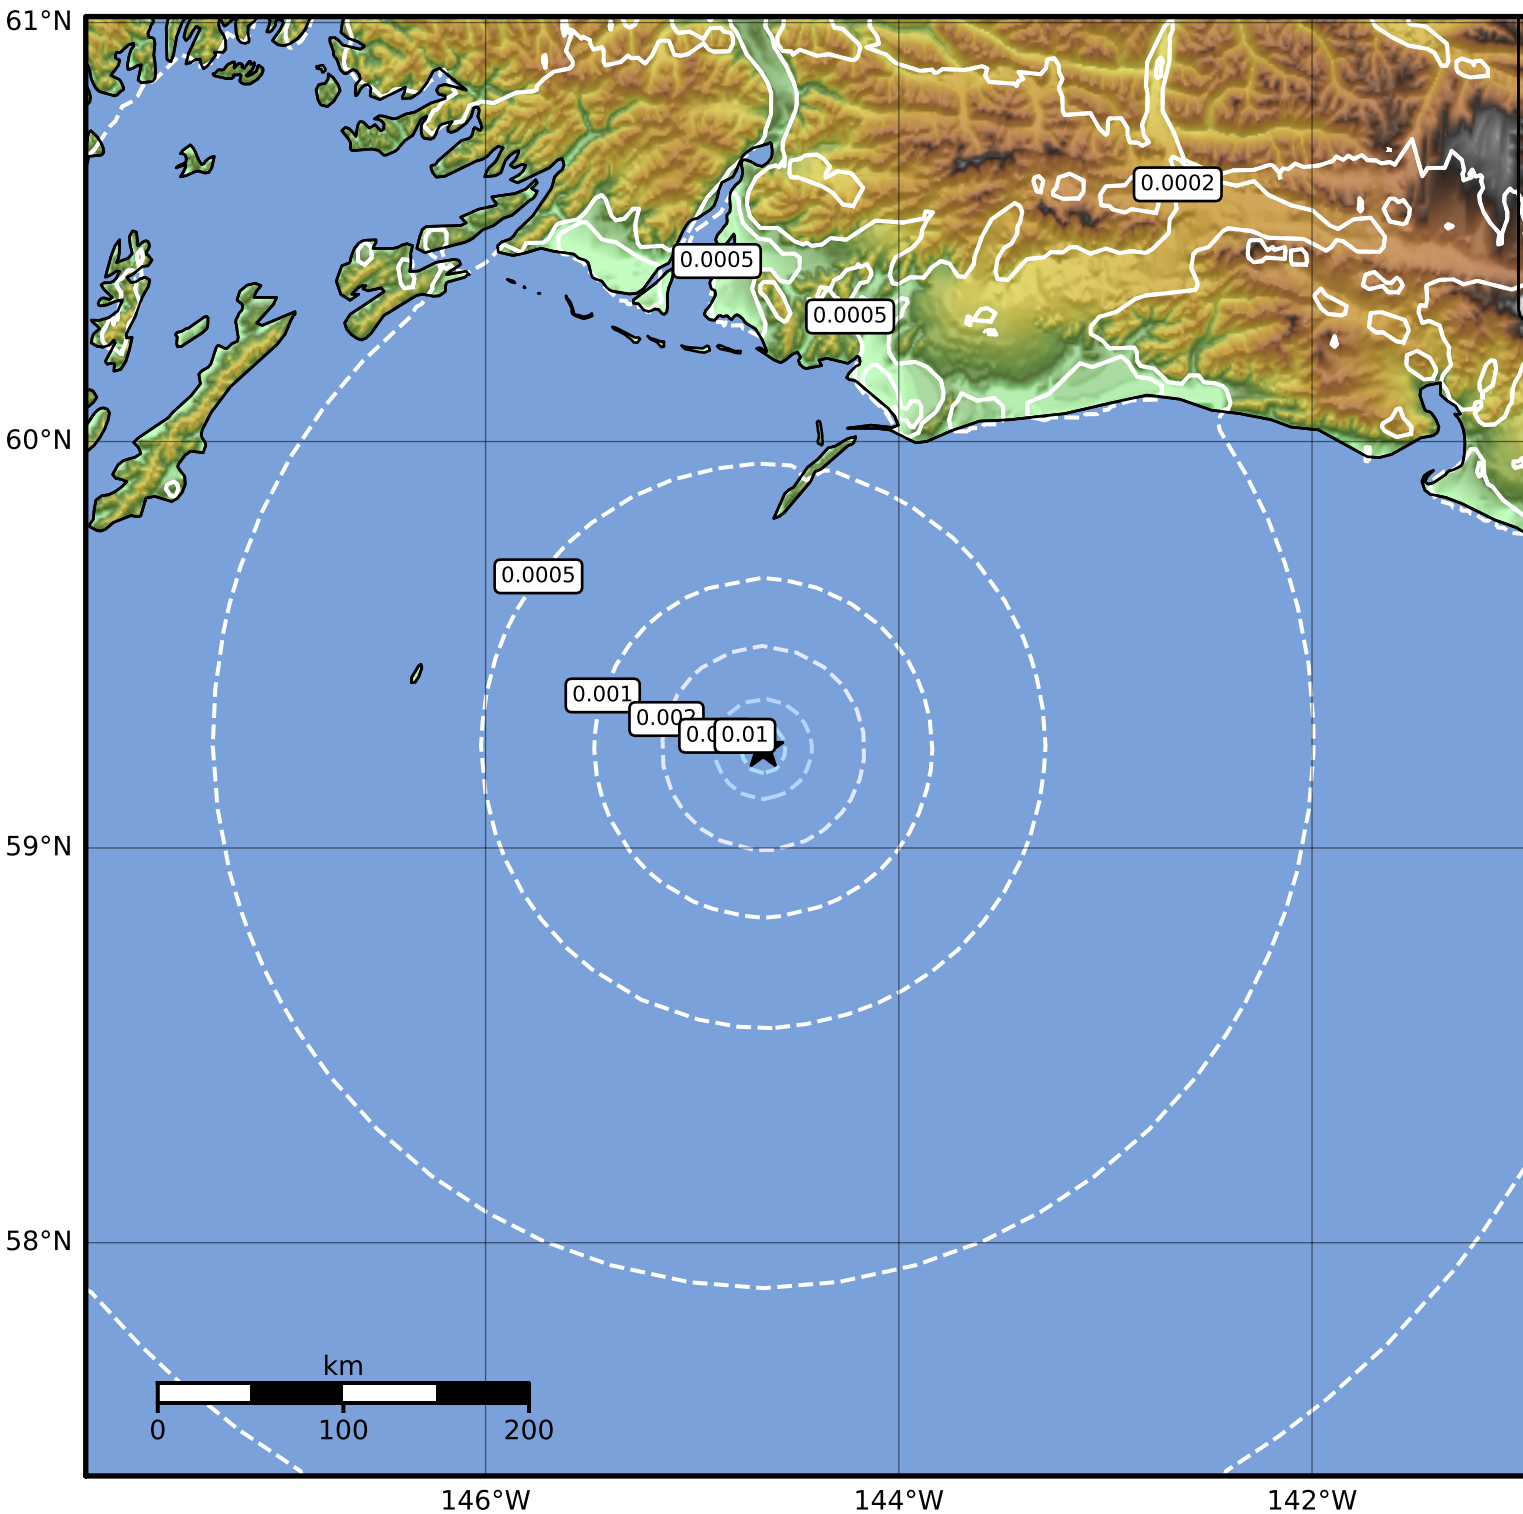

3.0 Second Peak Spectral Acceleration Map Alaska Earthquake Center
 ShakeMap: 96 km (60 miles) ESE of Middleton Island
 May 21, 2023 10:00:11 UTC M3.6 N59.25 W144.66 Depth: 5.0km ID:ak0236hcqakb

Scale based on Worden et al. (2012)

Version 2: Processed 2023-05-21T17:14:42Z

△ Seismic Instrument ○ Reported Intensity

★ Epicenter