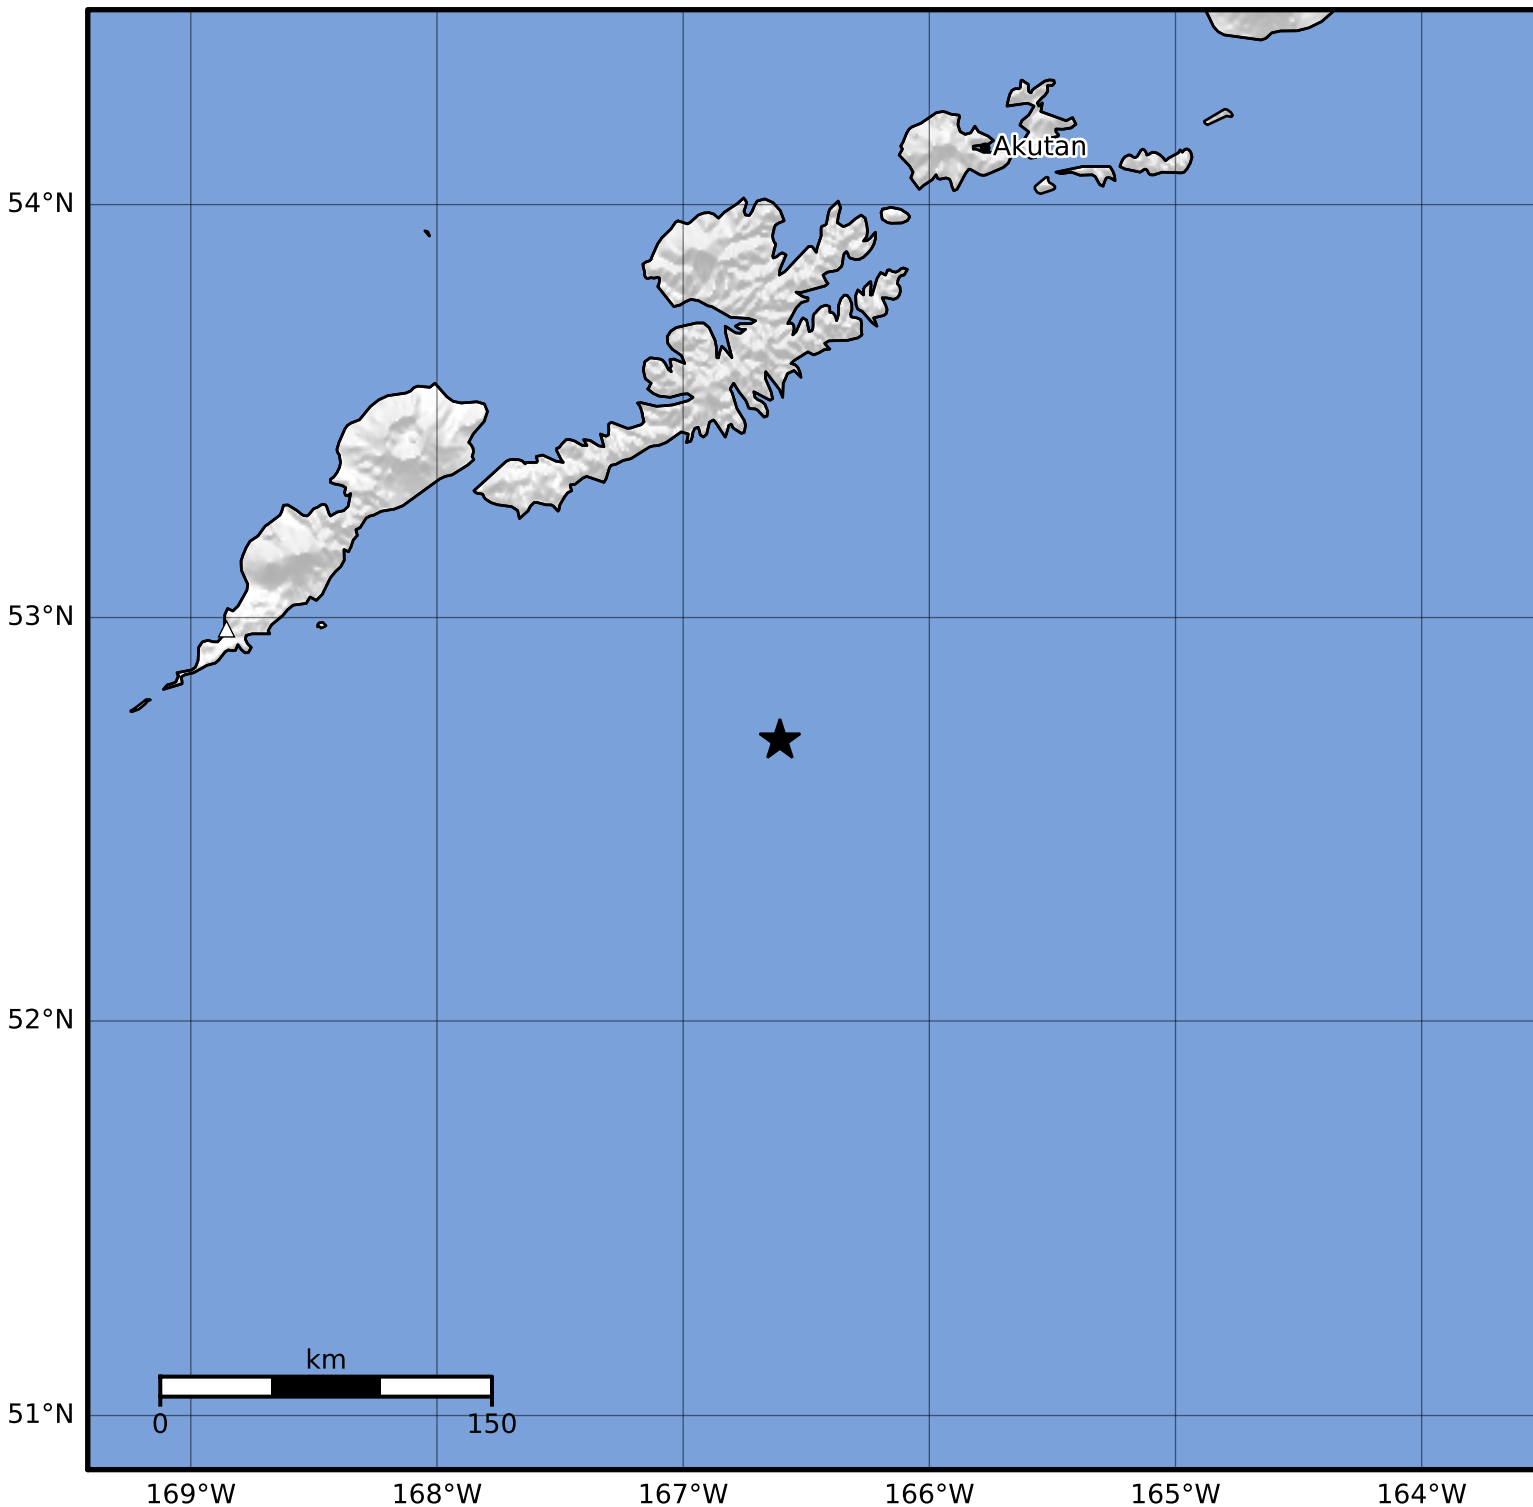

Macroseismic Intensity Map Alaska Earthquake Center
 ShakeMap: 130 km (81 miles) S of Unalaska
 May 21, 2023 10:24:05 UTC M3.8 N52.70 W166.61 Depth: 5.0km ID:ak0236hcvfbk

SHAKING	Not felt	Weak	Light	Moderate	Strong	Very strong	Severe	Violent	Extreme
DAMAGE	None	None	None	Very light	Light	Moderate	Moderate/heavy	Heavy	Very heavy
PGA(%g)	<0.0464	0.297	2.76	6.2	11.5	21.5	40.1	74.7	>139
PGV(cm/s)	<0.0215	0.135	1.41	4.65	9.64	20	41.4	85.8	>178
INTENSITY	I	II-III	IV	V	VI	VII	VIII	IX	X+

Scale based on Worden et al. (2012)

Version 2: Processed 2023-05-21T17:18:39Z

△ Seismic Instrument ○ Reported Intensity

★ Epicenter