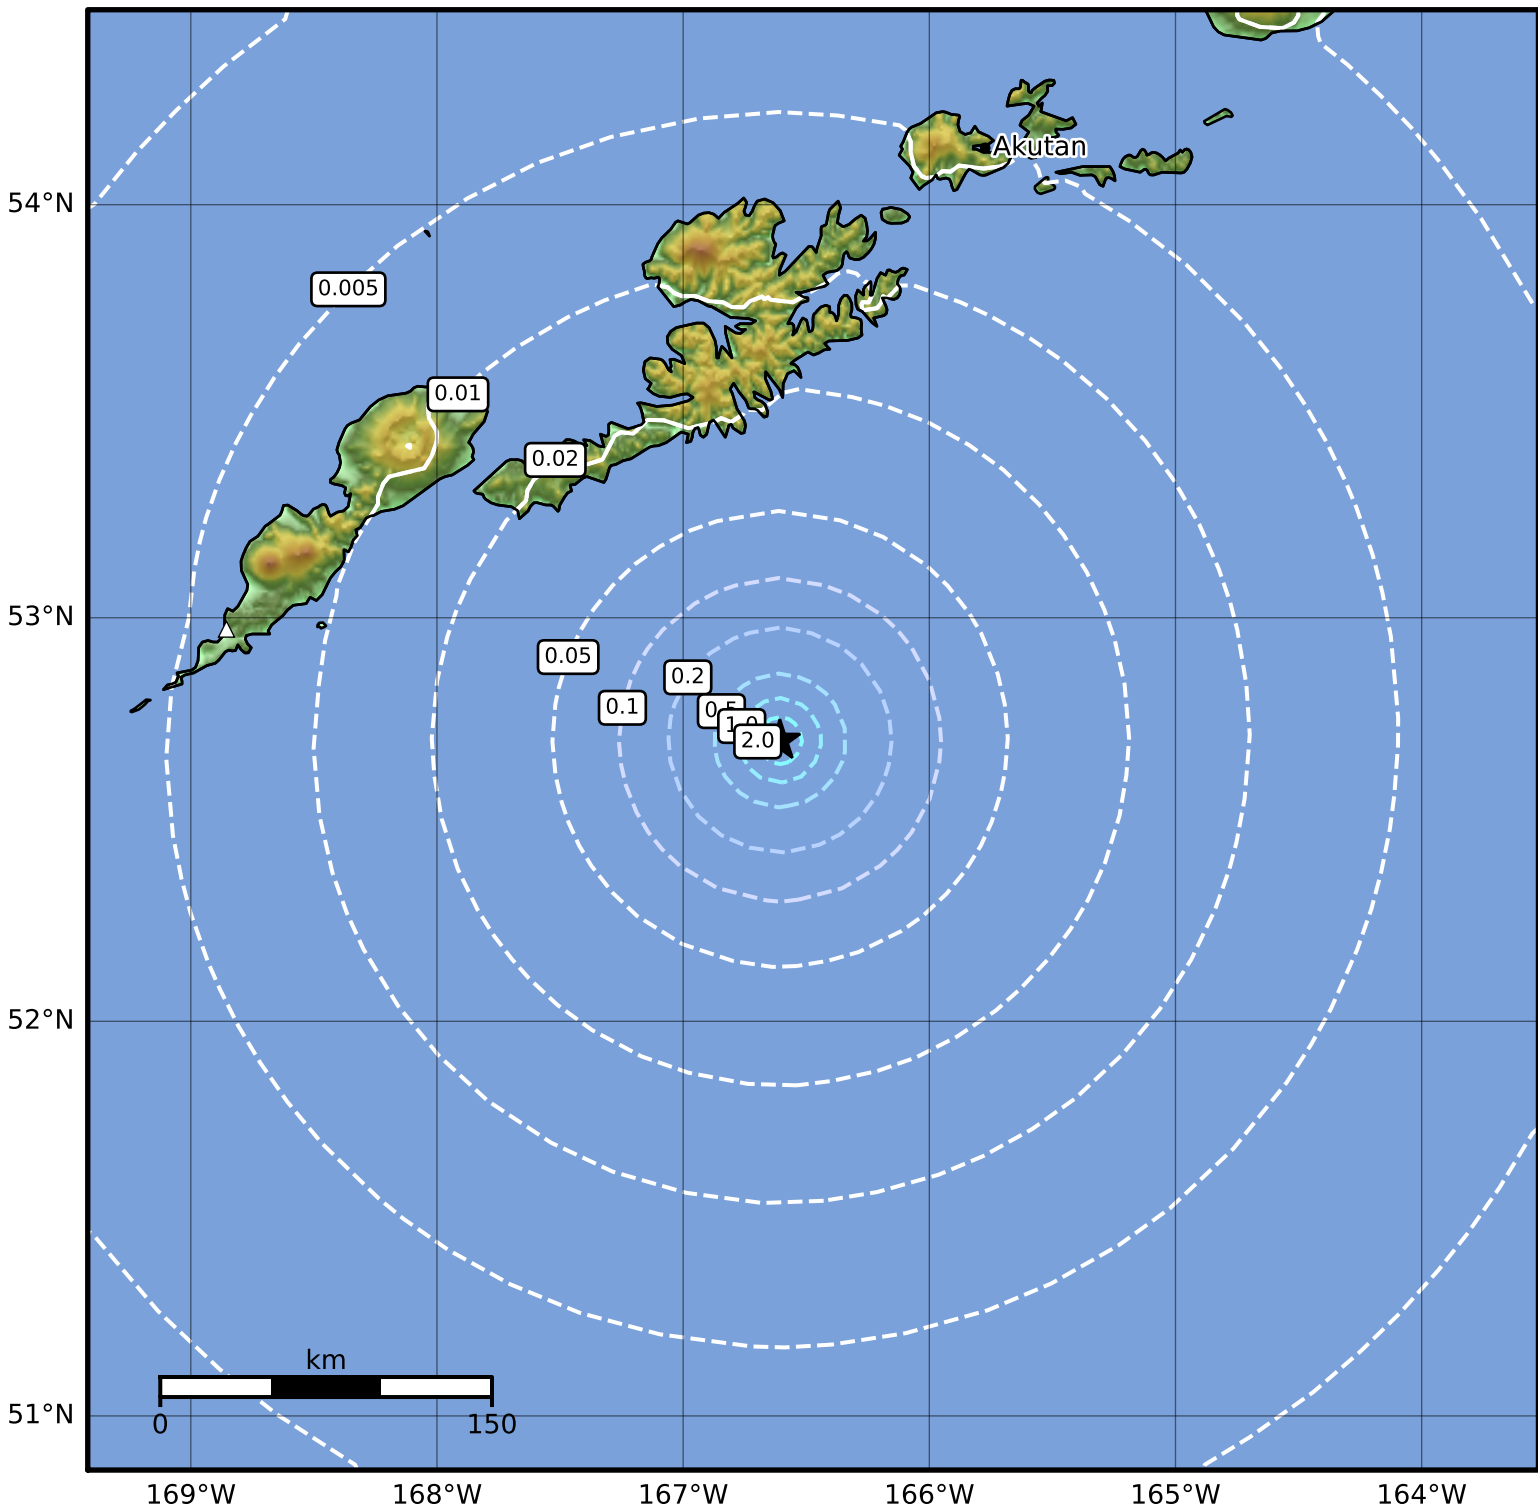

Peak Ground Acceleration Map Alaska Earthquake Center
 ShakeMap: 130 km (81 miles) S of Unalaska
 May 21, 2023 10:24:05 UTC M3.8 N52.70 W166.61 Depth: 5.0km ID:ak0236hcvfbk

PGA (%g)	0.1	0.2	0.5	1	2	5	10	20	50	100	200
----------	-----	-----	-----	---	---	---	----	----	----	-----	-----

Scale based on Worden et al. (2012)

Version 2: Processed 2023-05-21T17:18:39Z

△ Seismic Instrument ○ Reported Intensity

★ Epicenter