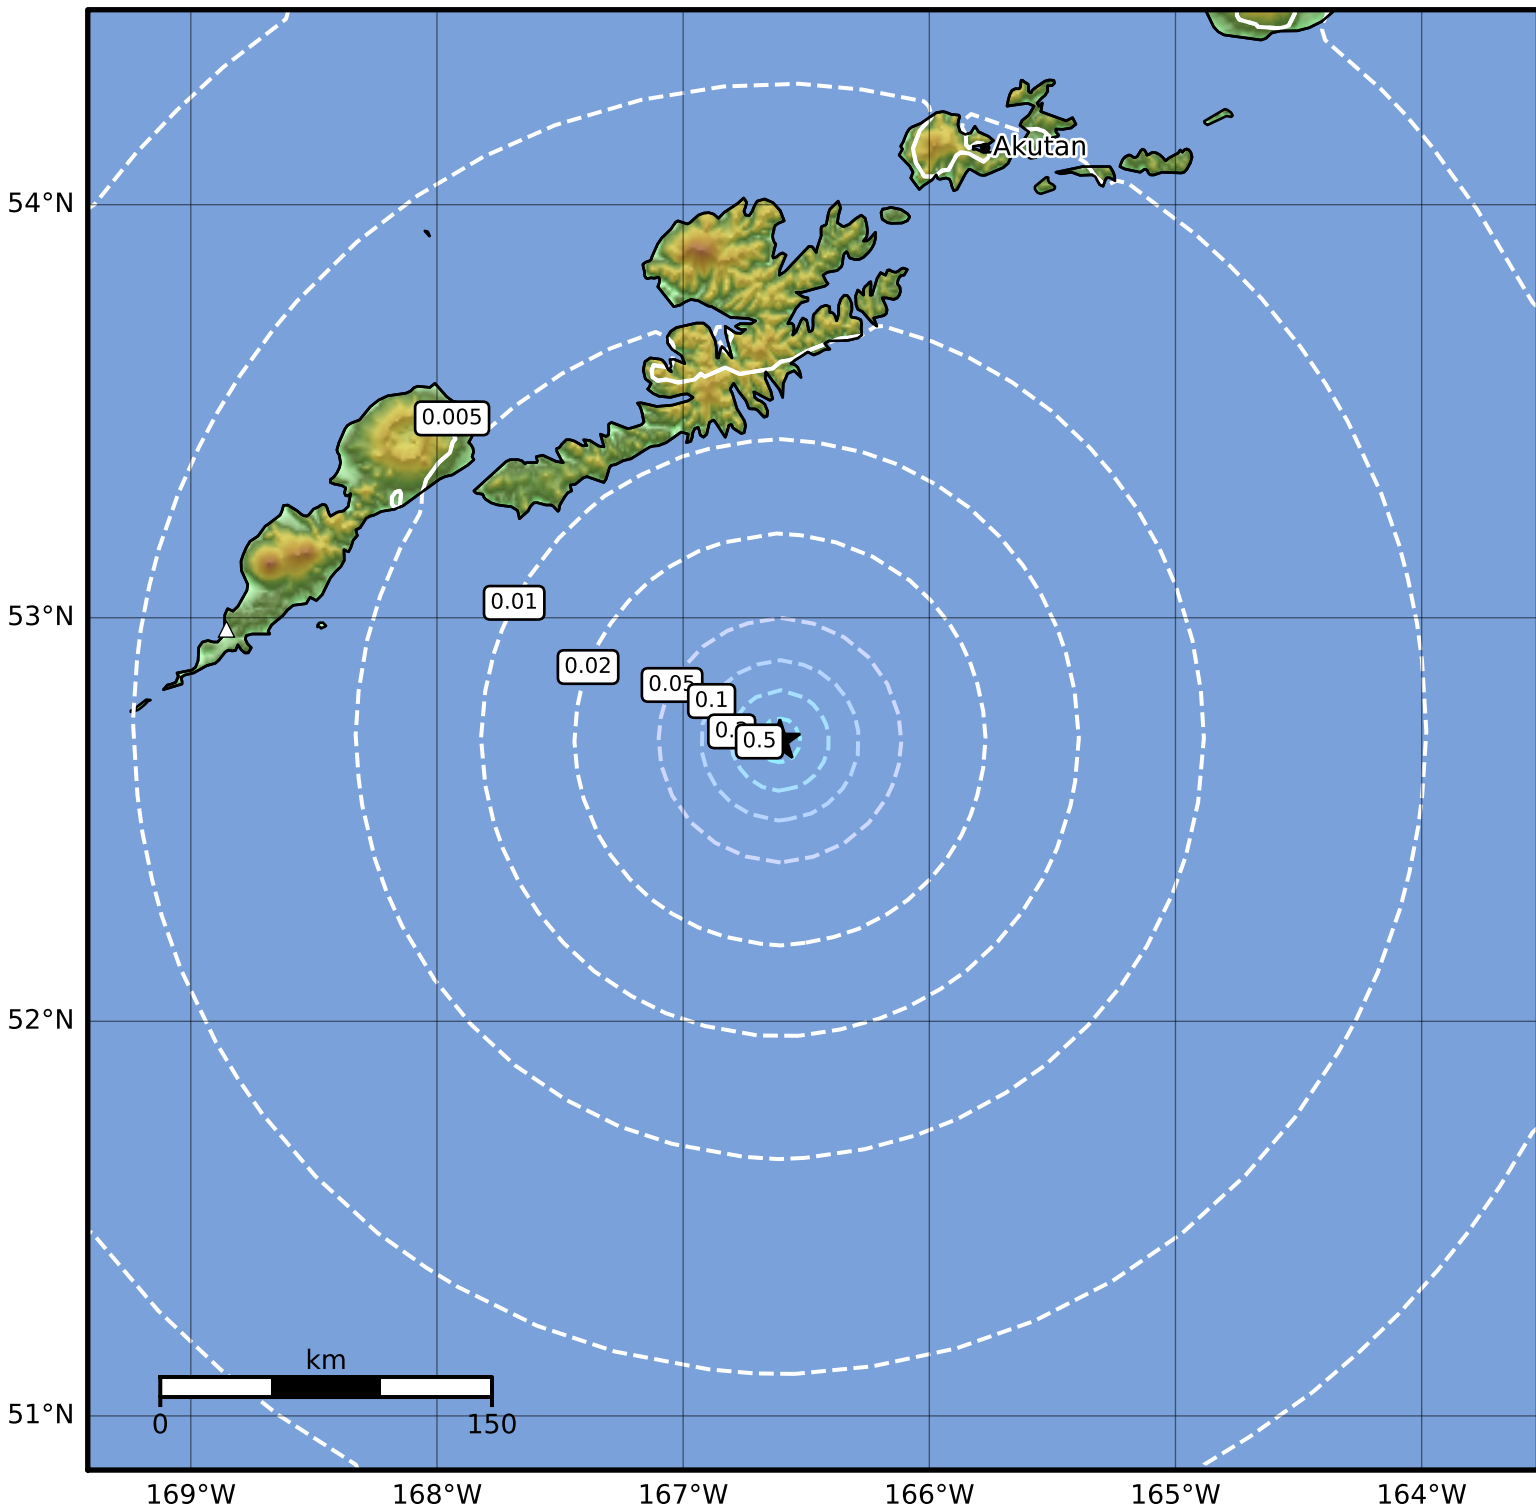

Peak Ground Velocity Map Alaska Earthquake Center
ShakeMap: 130 km (81 miles) S of Unalaska
May 21, 2023 10:24:05 UTC M3.8 N52.70 W166.61 Depth: 5.0km ID:ak0236hcvfbk

| PGV (cm/s) | 0.1 | 0.2 | 0.5 | 1 | 2 | 5 | 10 | 20 | 50 | 100 | 200 |
|------------|-----|-----|-----|---|---|---|----|----|----|-----|-----|
|------------|-----|-----|-----|---|---|---|----|----|----|-----|-----|

Scale based on Worden et al. (2012)

Version 2: Processed 2023-05-21T17:18:39Z

△ Seismic Instrument ○ Reported Intensity

★ Epicenter