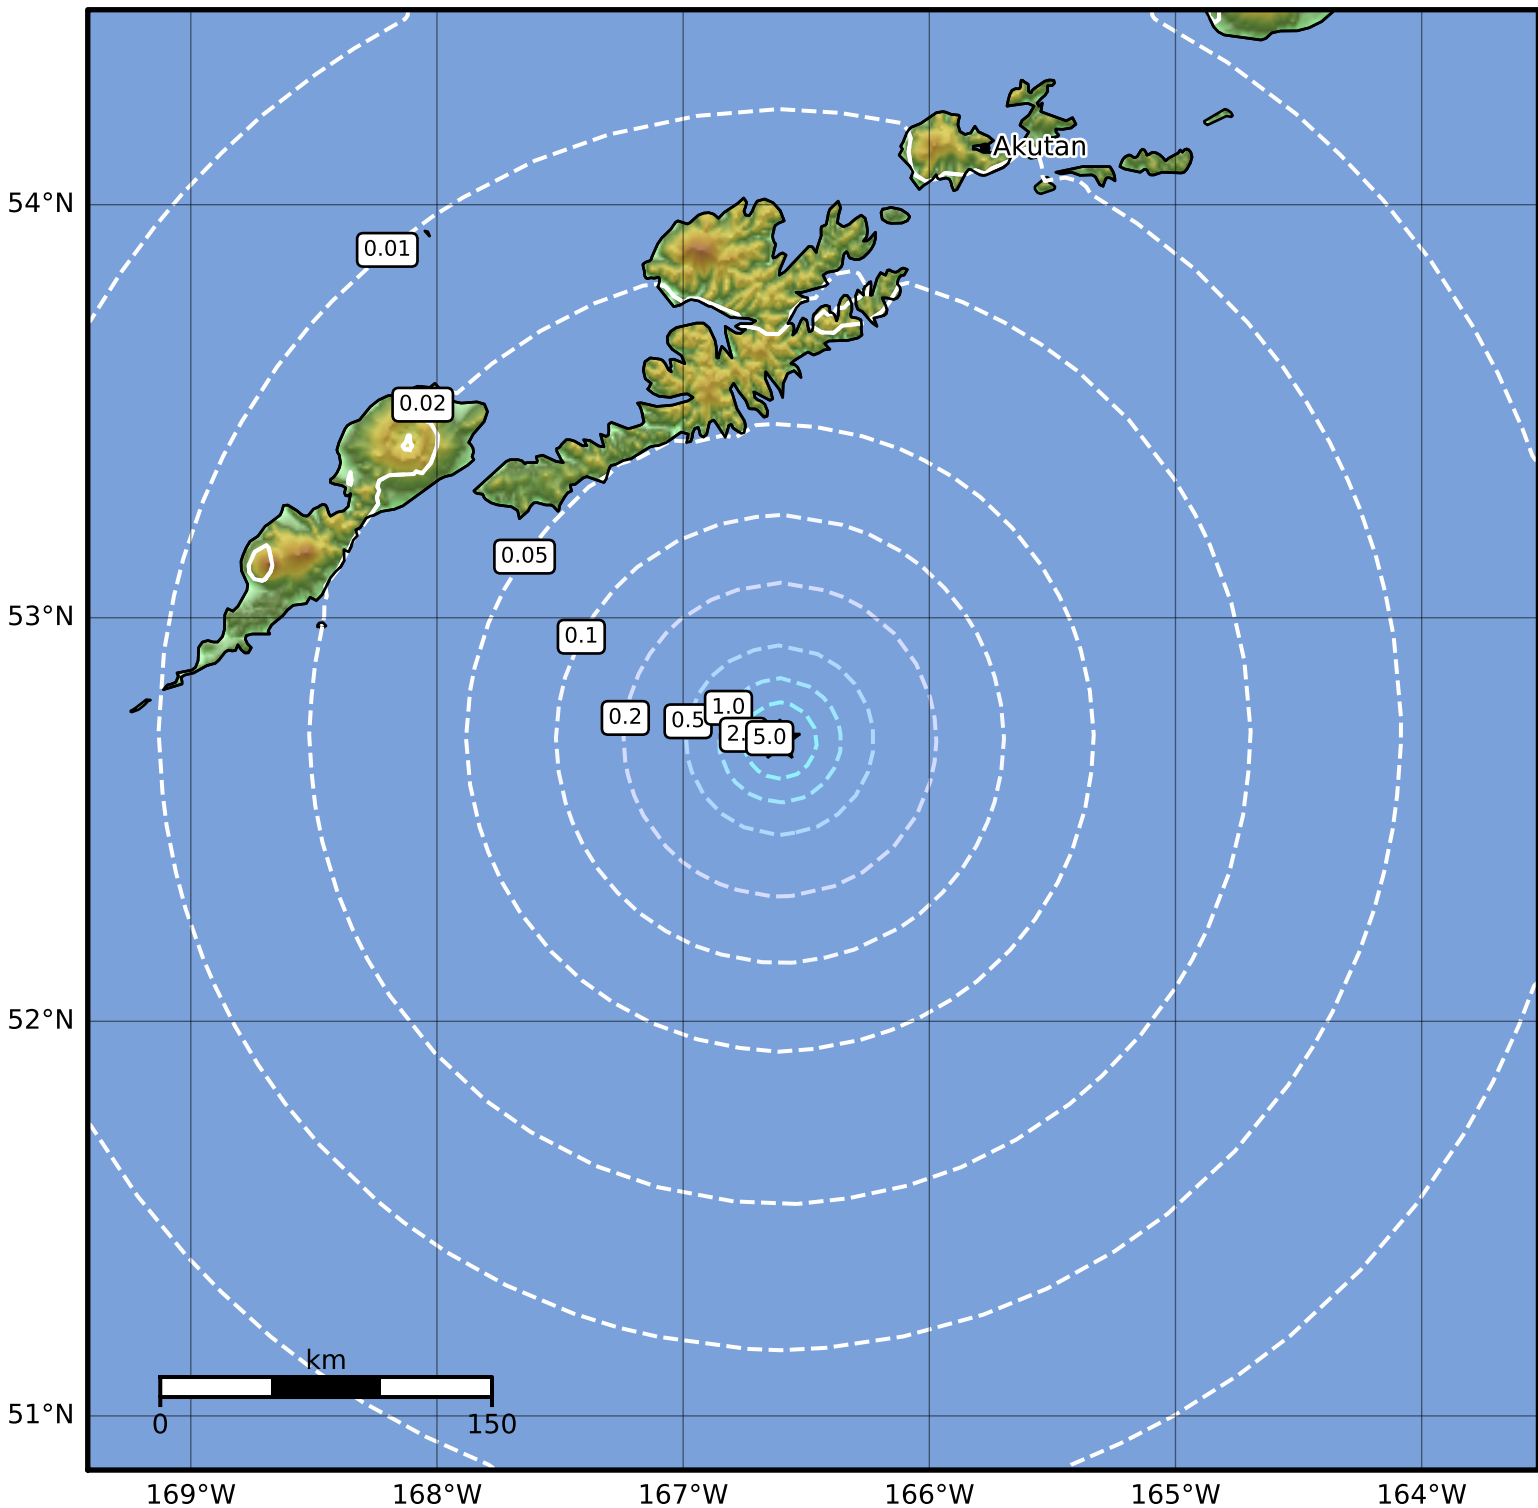

0.3 Second Peak Spectral Acceleration Map Alaska Earthquake Center
 ShakeMap: 130 km (81 miles) S of Unalaska
 May 21, 2023 10:24:05 UTC M3.8 N52.70 W166.61 Depth: 5.0km ID:ak0236hcvfbk

SA(0.3) (%g)	0.1	0.2	0.5	1	2	5	10	20	50	100	200
--------------	-----	-----	-----	---	---	---	----	----	----	-----	-----

Scale based on Worden et al. (2012)

Version 2: Processed 2023-05-21T17:18:39Z

△ Seismic Instrument ○ Reported Intensity

★ Epicenter