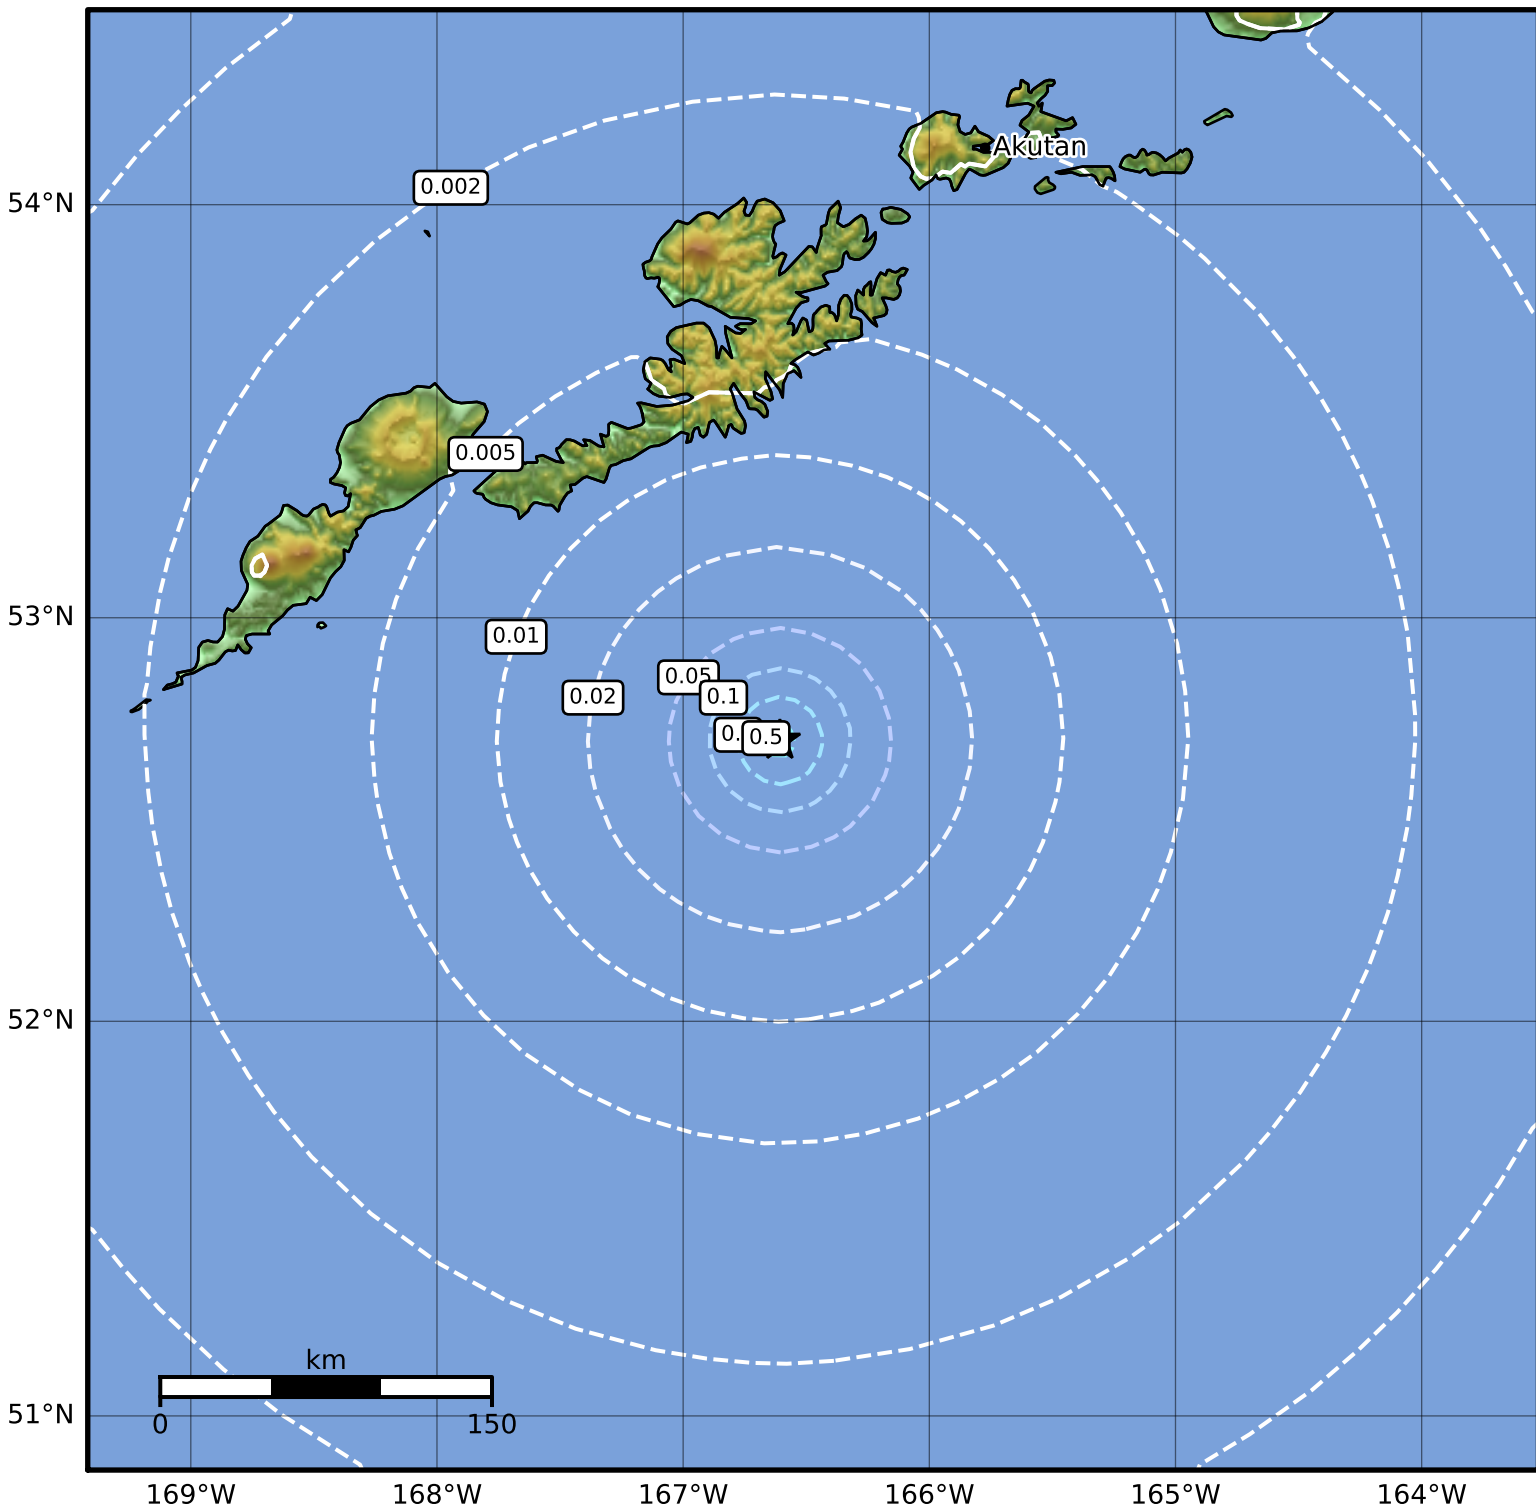

1.0 Second Peak Spectral Acceleration Map Alaska Earthquake Center  
 ShakeMap: 130 km (81 miles) S of Unalaska  
 May 21, 2023 10:24:05 UTC M3.8 N52.70 W166.61 Depth: 5.0km ID:ak0236hcvfbk

SA(1.0) (%g)	0.1	0.2	0.5	1	2	5	10	20	50	100	200
--------------	-----	-----	-----	---	---	---	----	----	----	-----	-----

Scale based on Worden et al. (2012)

Version 2: Processed 2023-05-21T17:18:39Z

△ Seismic Instrument ○ Reported Intensity

★ Epicenter