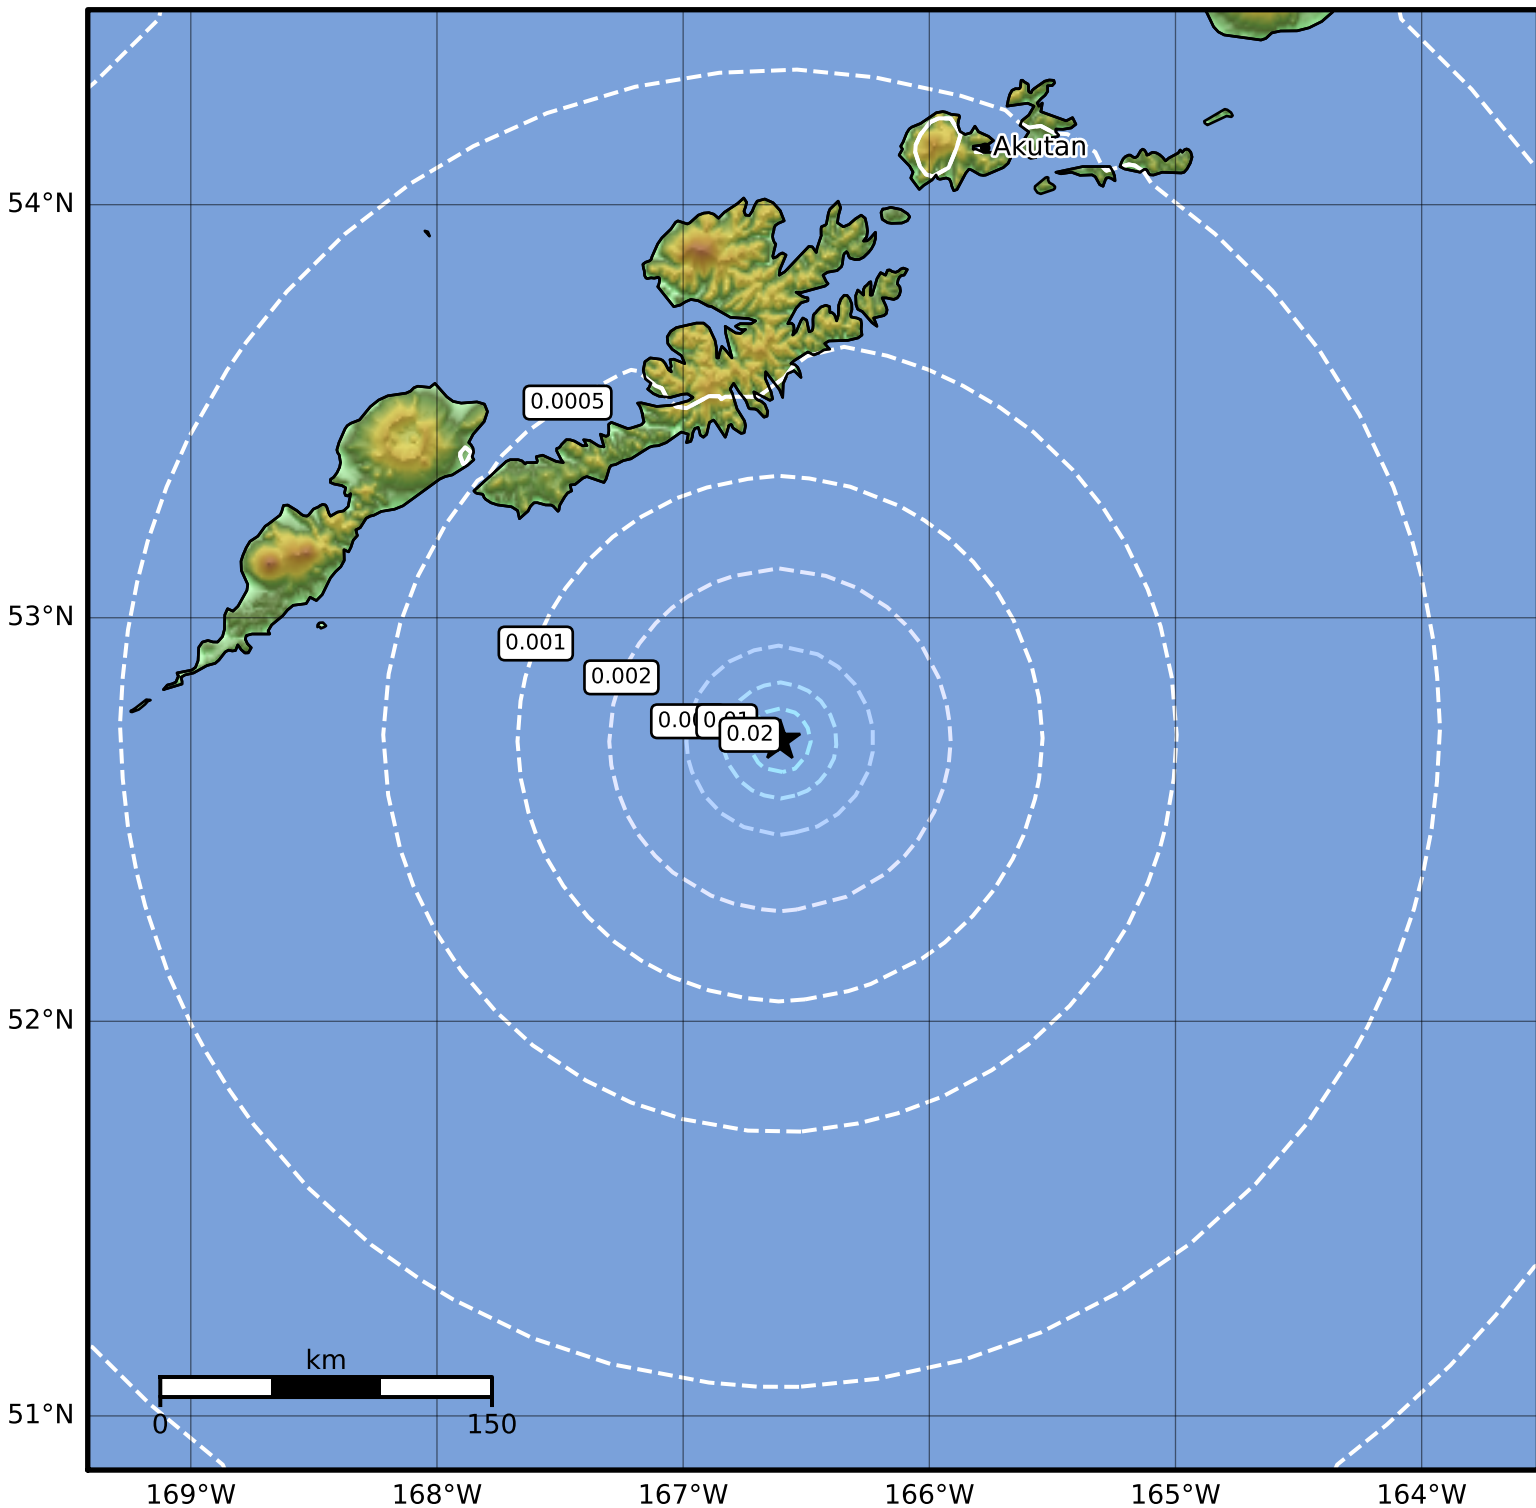

3.0 Second Peak Spectral Acceleration Map Alaska Earthquake Center  
 ShakeMap: 130 km (81 miles) S of Unalaska  
 May 21, 2023 10:24:05 UTC M3.8 N52.70 W166.61 Depth: 5.0km ID:ak0236hcvfbk

Scale based on Worden et al. (2012)

Version 2: Processed 2023-05-21T17:18:39Z

△ Seismic Instrument   ○ Reported Intensity

★ Epicenter