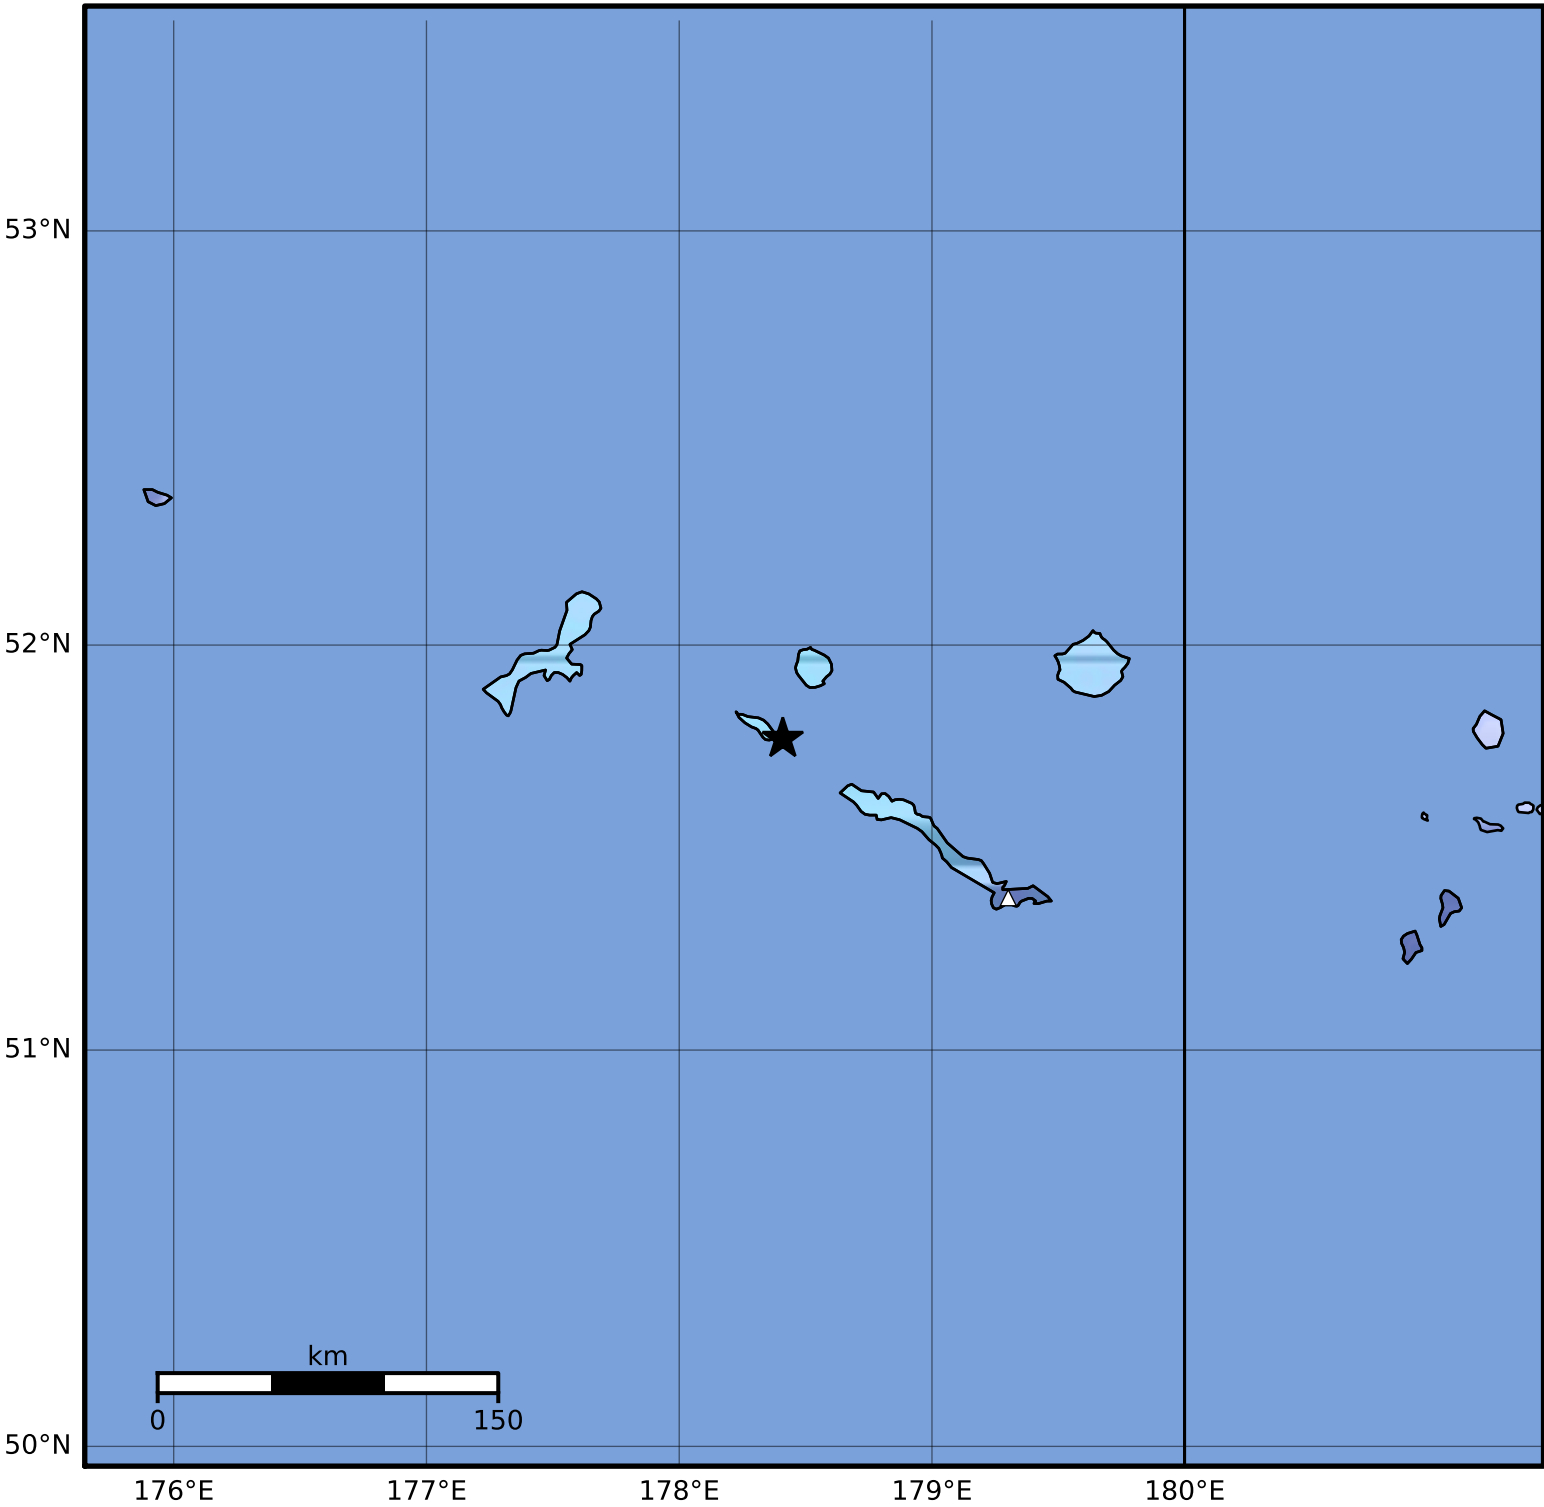

Macroseismic Intensity Map Alaska Earthquake Center
 ShakeMap: 49 km (30 miles) WNW of Amchitka
 May 22, 2023 03:11:52 UTC M4.0 N51.77 E178.41 Depth: 104.2km ID:ak0236iw61zc

SHAKING	Not felt	Weak	Light	Moderate	Strong	Very strong	Severe	Violent	Extreme
DAMAGE	None	None	None	Very light	Light	Moderate	Moderate/heavy	Heavy	Very heavy
PGA(%g)	<0.0464	0.297	2.76	6.2	11.5	21.5	40.1	74.7	>139
PGV(cm/s)	<0.0215	0.135	1.41	4.65	9.64	20	41.4	85.8	>178
INTENSITY	I	II-III	IV	V	VI	VII	VIII	IX	X+

Scale based on Worden et al. (2012)

Version 2: Processed 2023-05-22T06:14:27Z

△ Seismic Instrument ○ Reported Intensity

★ Epicenter