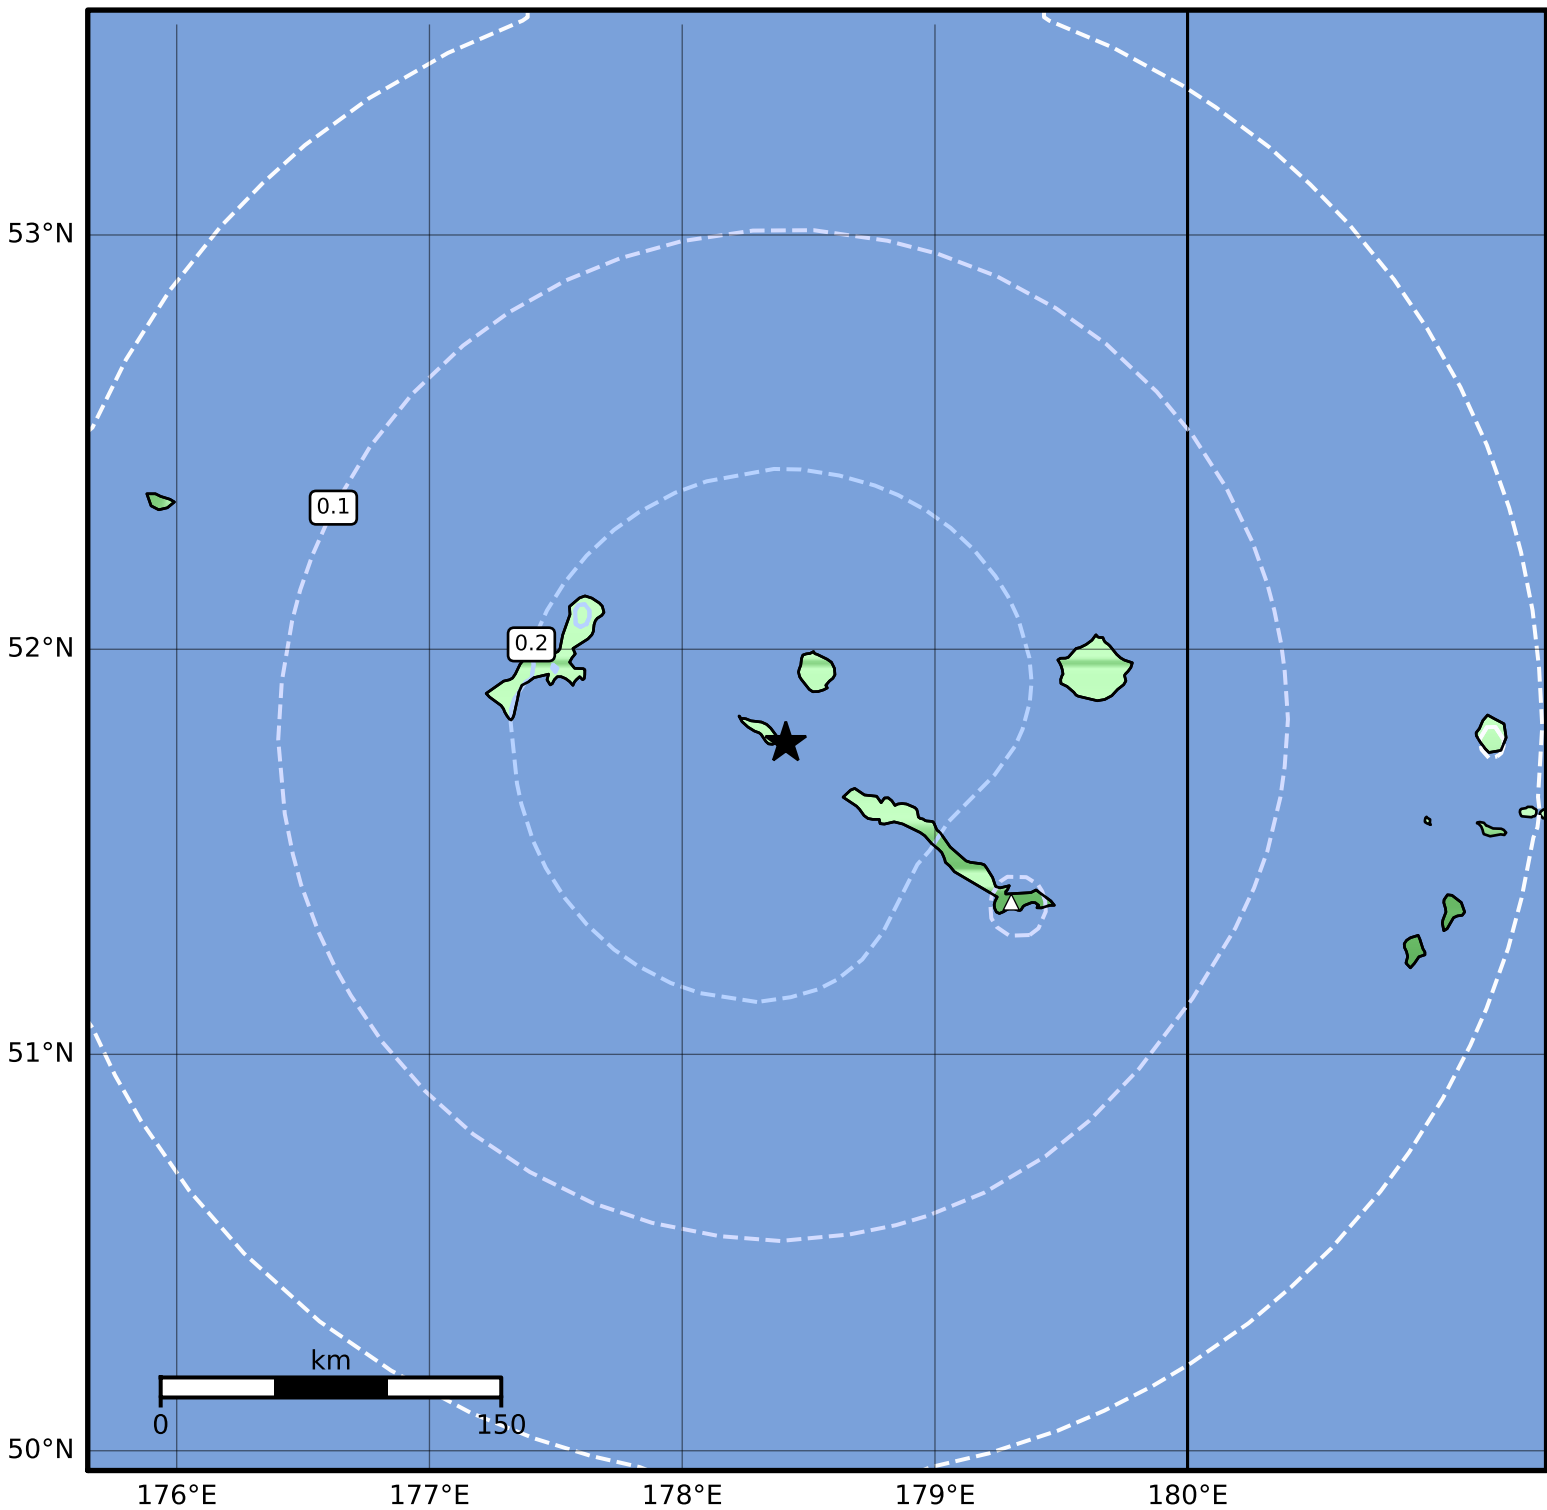

Peak Ground Acceleration Map Alaska Earthquake Center
ShakeMap: 49 km (30 miles) WNW of Amchitka
May 22, 2023 03:11:52 UTC M4.0 N51.77 E178.41 Depth: 104.2km ID:ak0236iw61zc

PGA (%g)	0.1	0.2	0.5	1	2	5	10	20	50	100	200
----------	-----	-----	-----	---	---	---	----	----	----	-----	-----

Scale based on Worden et al. (2012)

Version 2: Processed 2023-05-22T06:14:27Z

△ Seismic Instrument ○ Reported Intensity

★ Epicenter