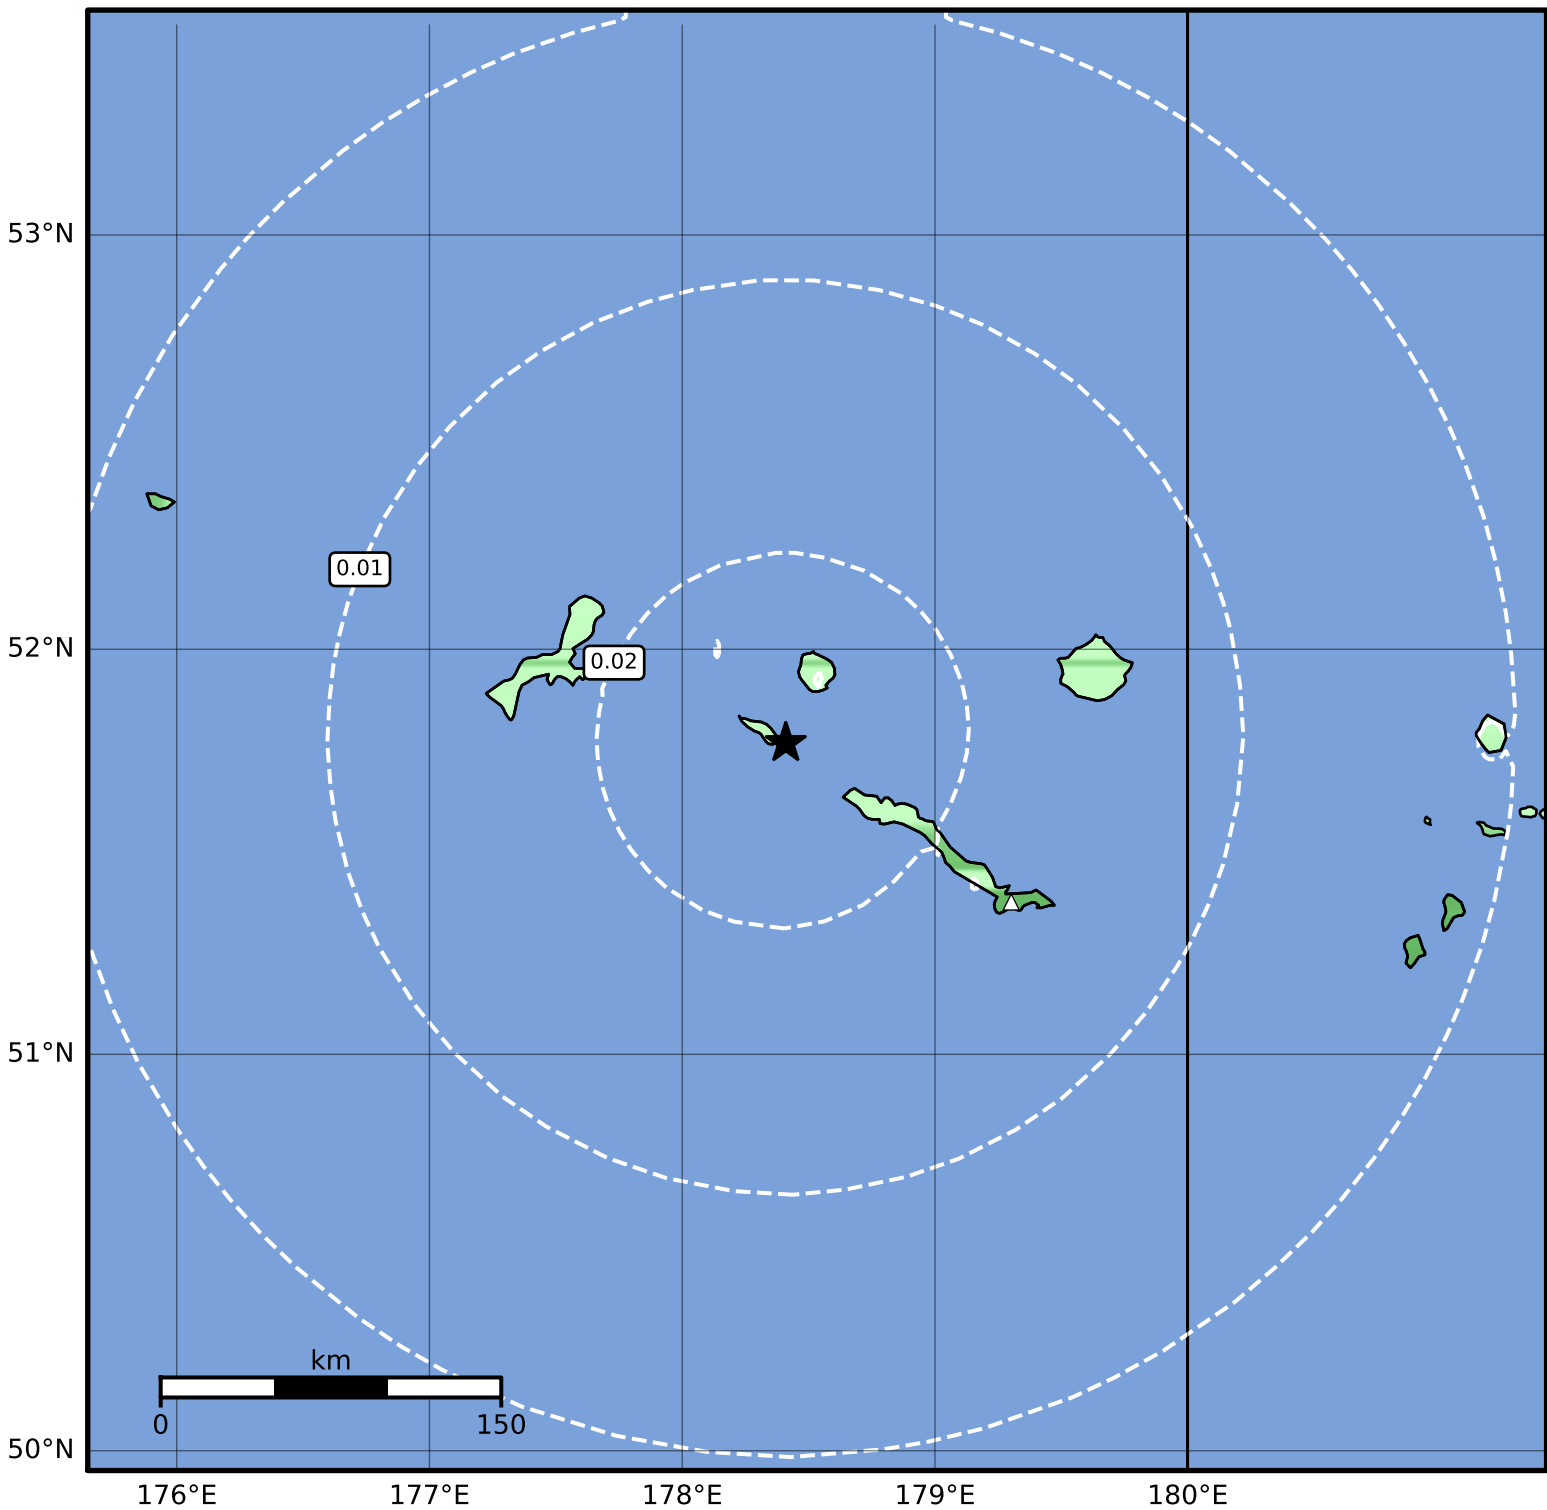

Peak Ground Velocity Map Alaska Earthquake Center  
ShakeMap: 49 km (30 miles) WNW of Amchitka  
May 22, 2023 03:11:52 UTC M4.0 N51.77 E178.41 Depth: 104.2km ID:ak0236iw61zc

Scale based on Worden et al. (2012)

Version 2: Processed 2023-05-22T06:14:27Z

△ Seismic Instrument ○ Reported Intensity

★ Epicenter