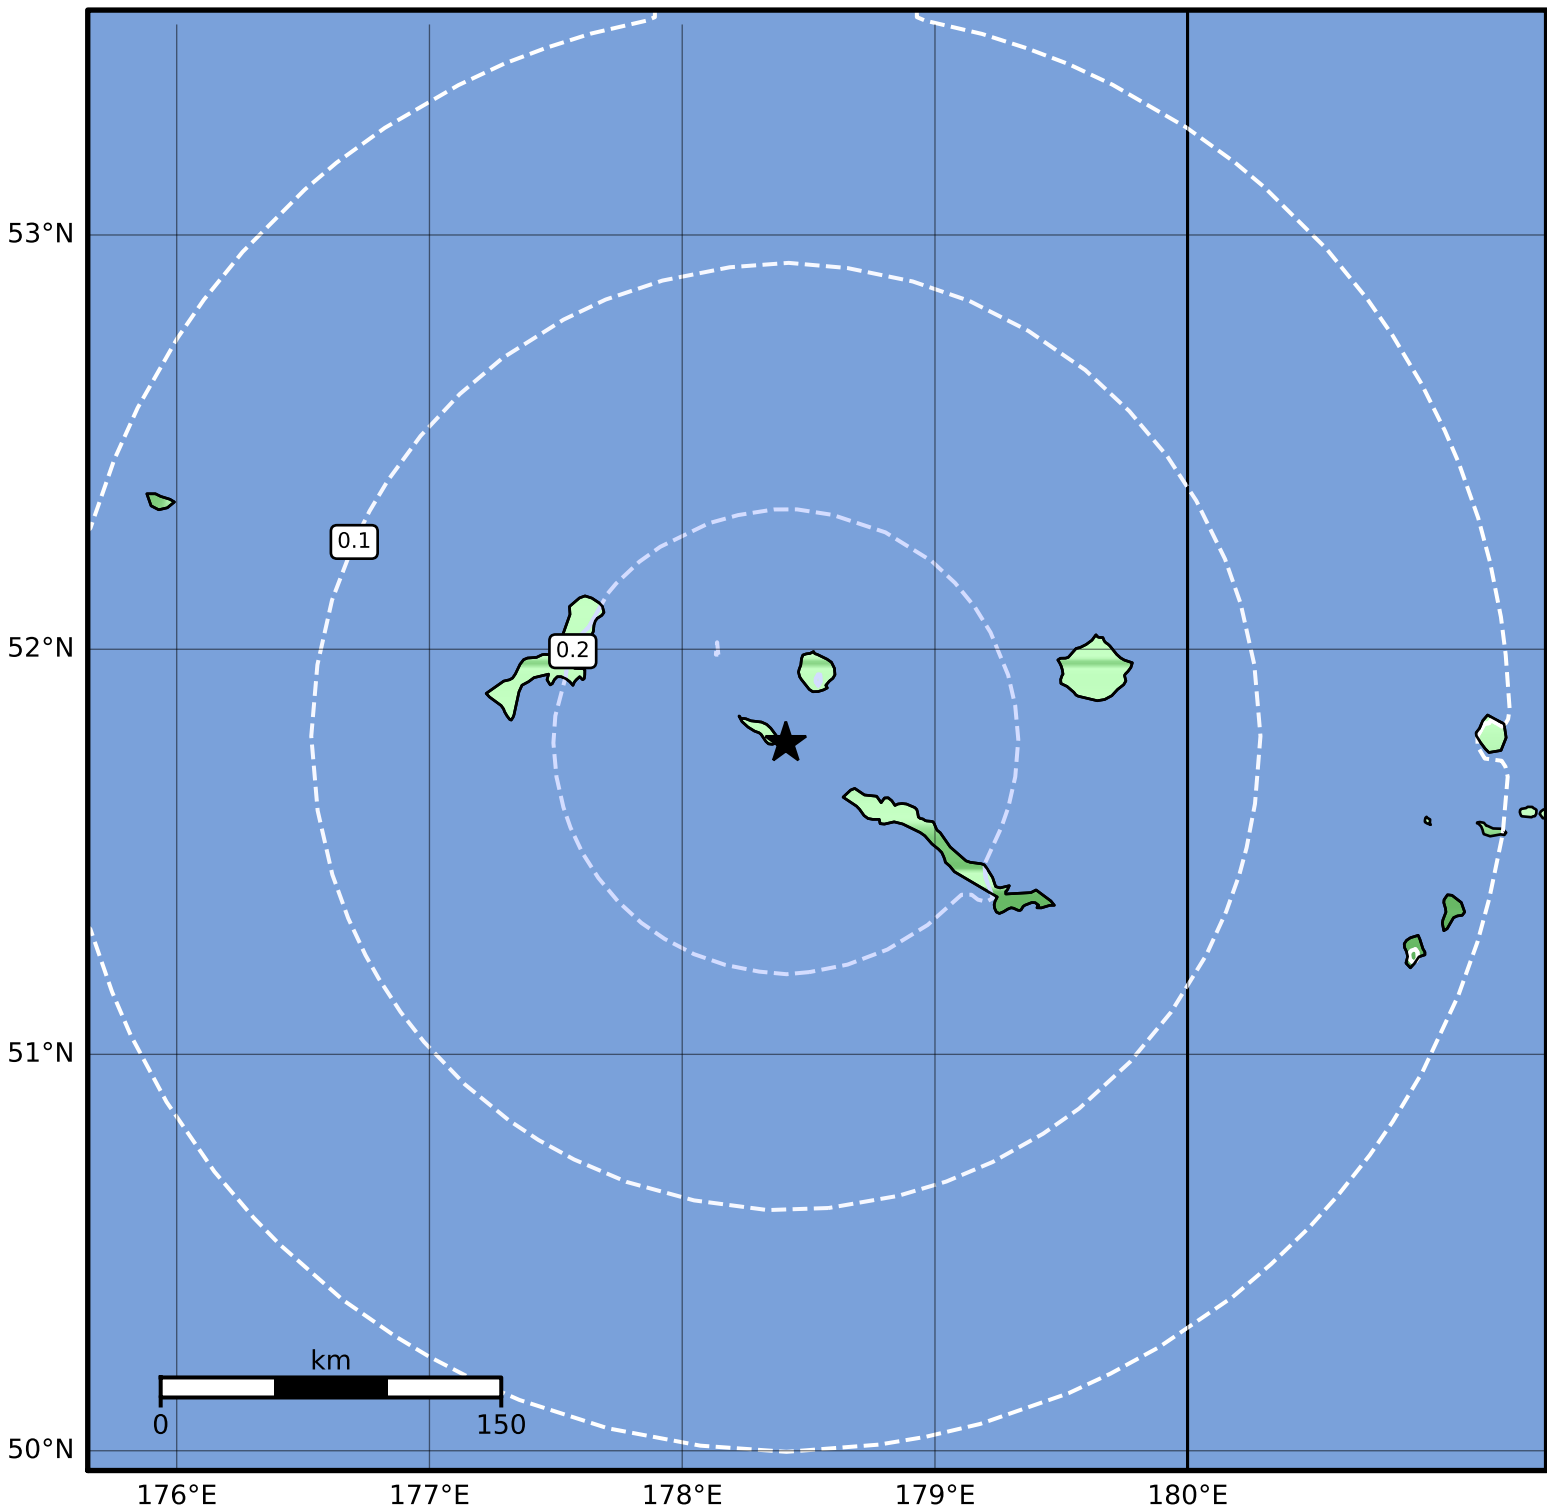

0.3 Second Peak Spectral Acceleration Map Alaska Earthquake Center  
 ShakeMap: 49 km (30 miles) WNW of Amchitka  
 May 22, 2023 03:11:52 UTC M4.0 N51.77 E178.41 Depth: 104.2km ID:ak0236iw61zc

SA(0.3) (%g)	0.1	0.2	0.5	1	2	5	10	20	50	100	200

Scale based on Worden et al. (2012)

Version 2: Processed 2023-05-22T06:14:27Z

△ Seismic Instrument ○ Reported Intensity

★ Epicenter