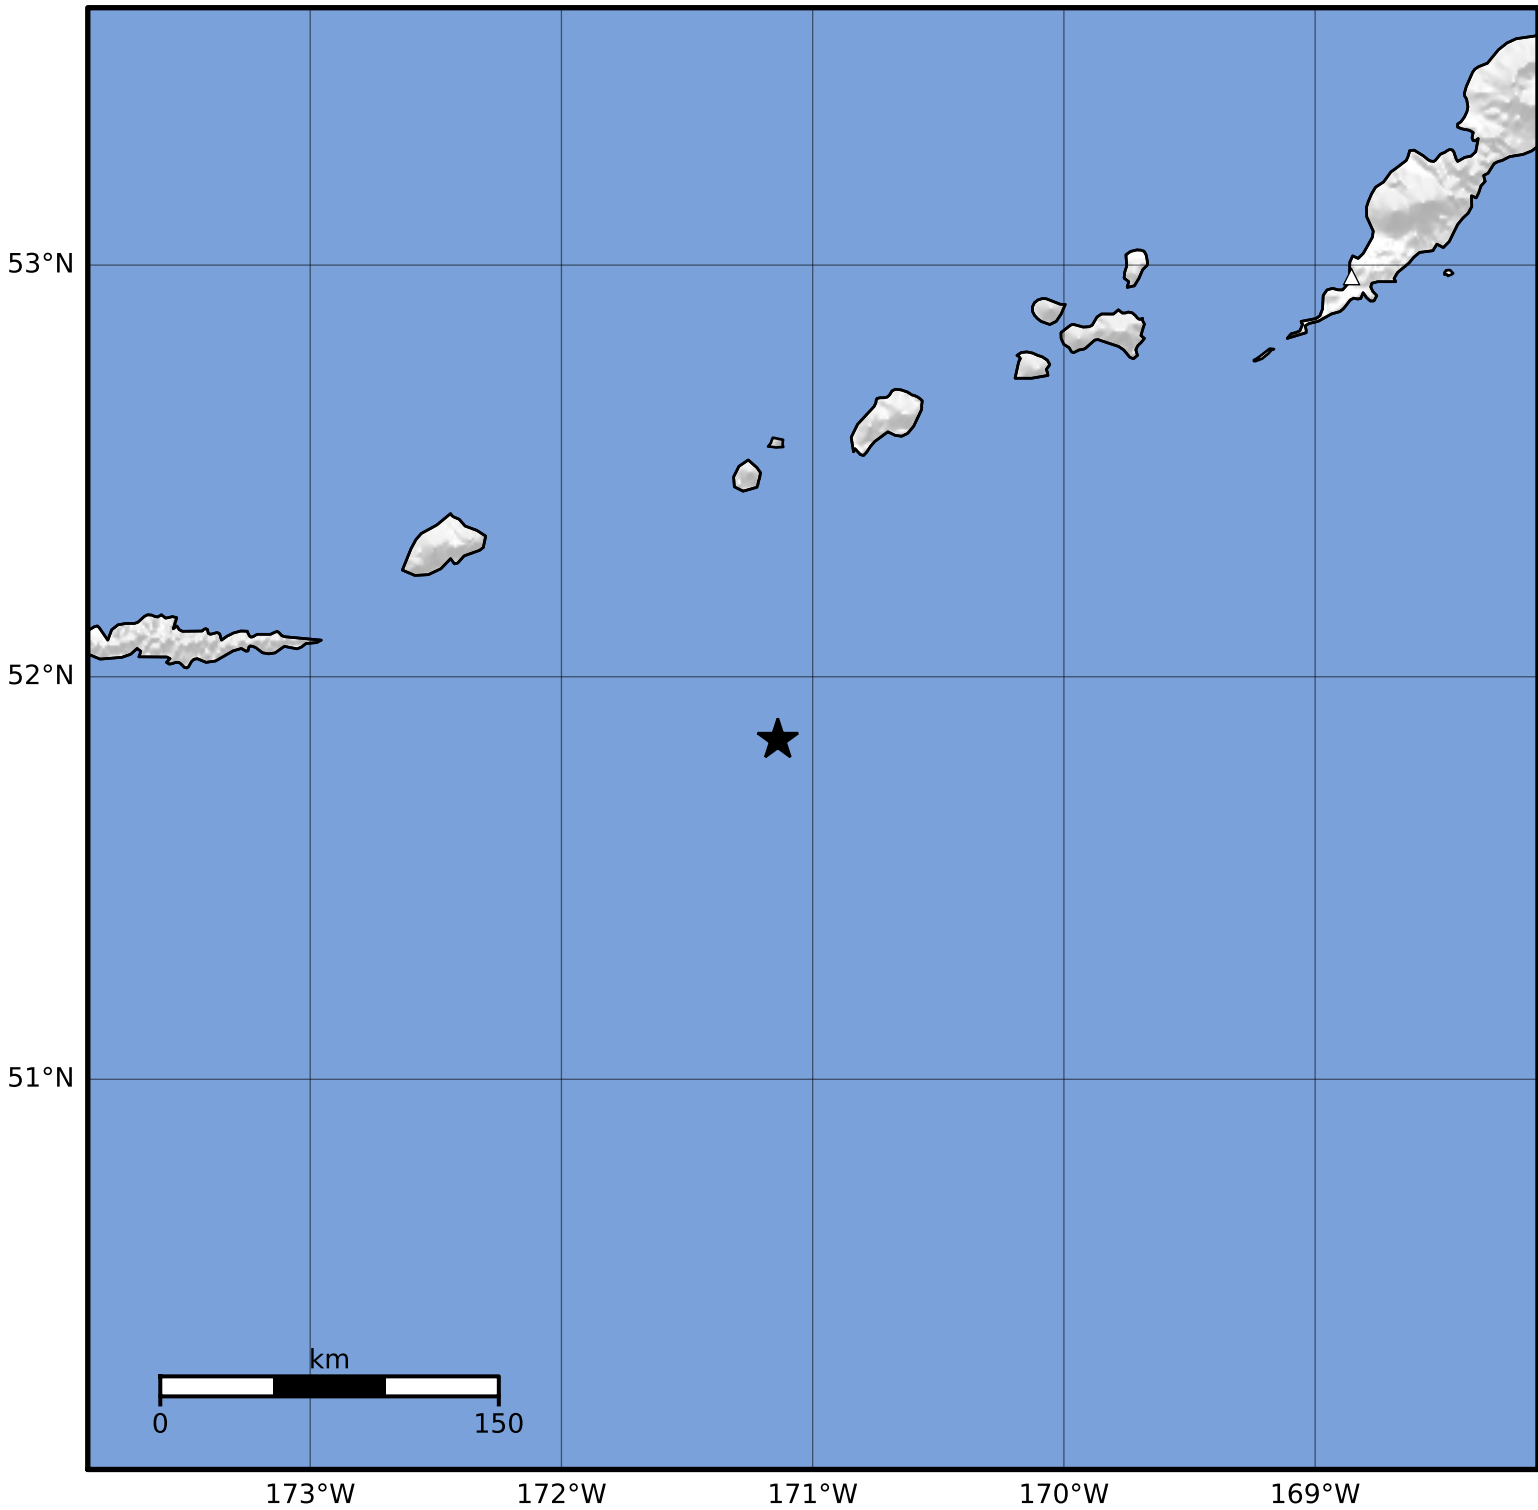

Macroseismic Intensity Map Alaska Earthquake Center  
 ShakeMap: 81 km (50 miles) SE of Amukta Pass  
 May 23, 2023 17:10:26 UTC M3.7 N51.84 W171.14 Depth: 41.8km ID:ak0236ks175u

SHAKING	Not felt	Weak	Light	Moderate	Strong	Very strong	Severe	Violent	Extreme
DAMAGE	None	None	None	Very light	Light	Moderate	Moderate/heavy	Heavy	Very heavy
PGA(%g)	<0.0464	0.297	2.76	6.2	11.5	21.5	40.1	74.7	>139
PGV(cm/s)	<0.0215	0.135	1.41	4.65	9.64	20	41.4	85.8	>178
INTENSITY	<b>I</b>	<b>II-III</b>	<b>IV</b>	<b>V</b>	<b>VI</b>	<b>VII</b>	<b>VIII</b>	<b>IX</b>	<b>X+</b>

Scale based on Worden et al. (2012)

Version 2: Processed 2023-05-23T19:23:28Z

△ Seismic Instrument ○ Reported Intensity

★ Epicenter